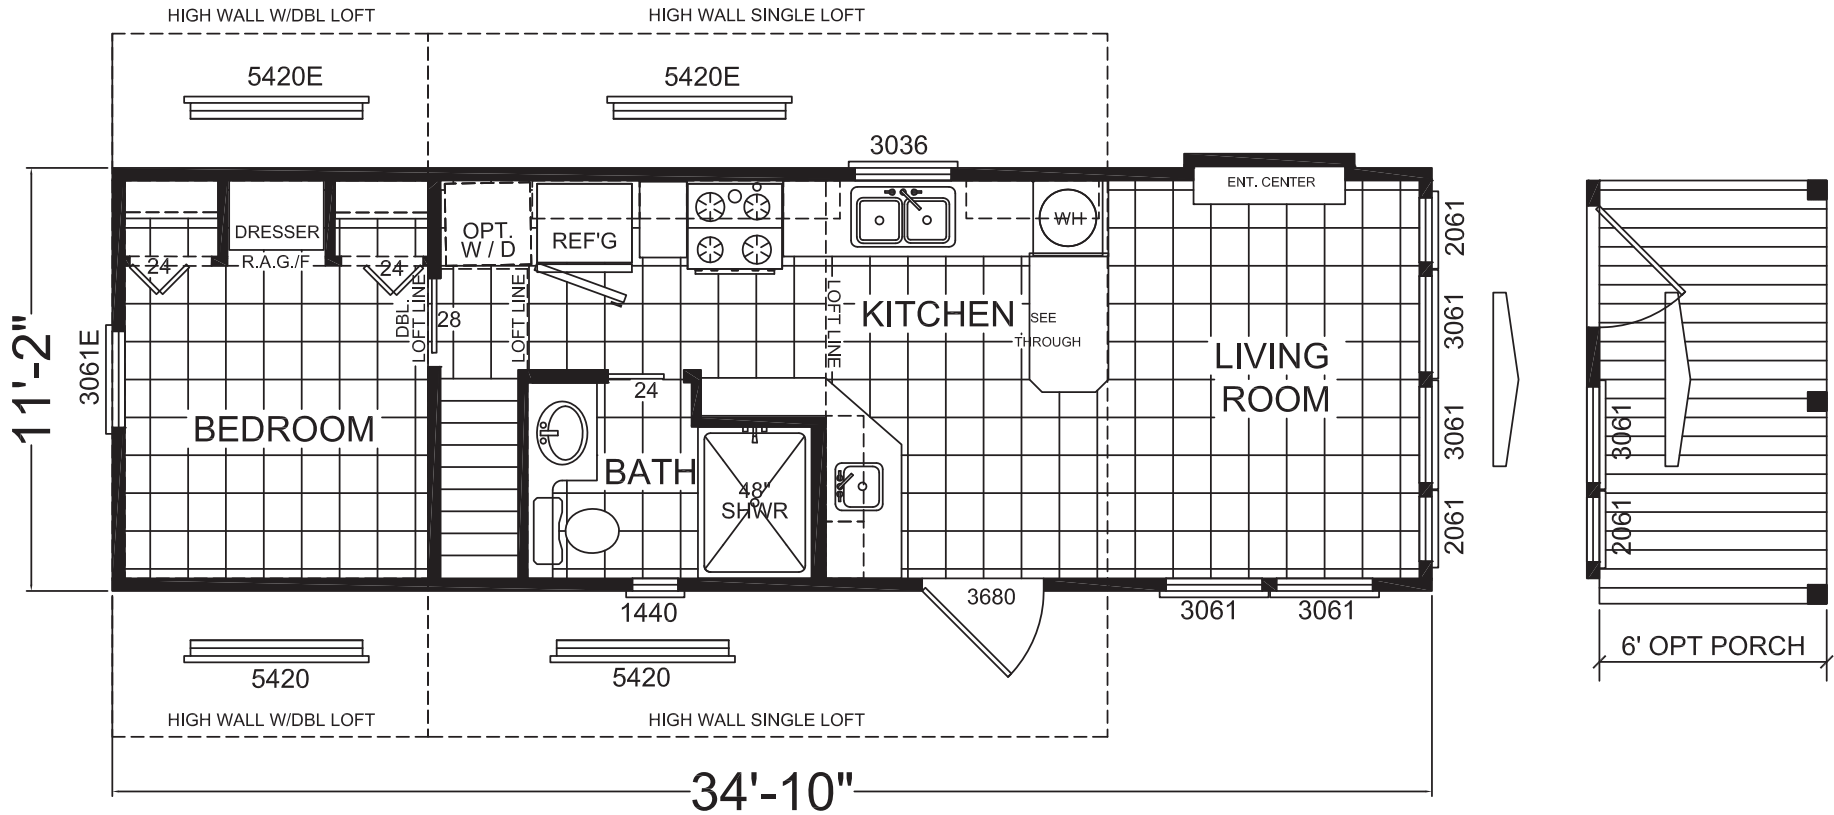

Kettman

Imperial Series

399 SQ. FT. (Approximate) 1 Bedroom, 1 Bath

Park Models
"Factory Direct Value" **DIRECT**

Last Updated: 6-14-21

FACTORY SELECT HOMES
4890 W. Main St.
Farmington, NM 87401

FM.ParkModelsDirect.com | 1-800-279-4908