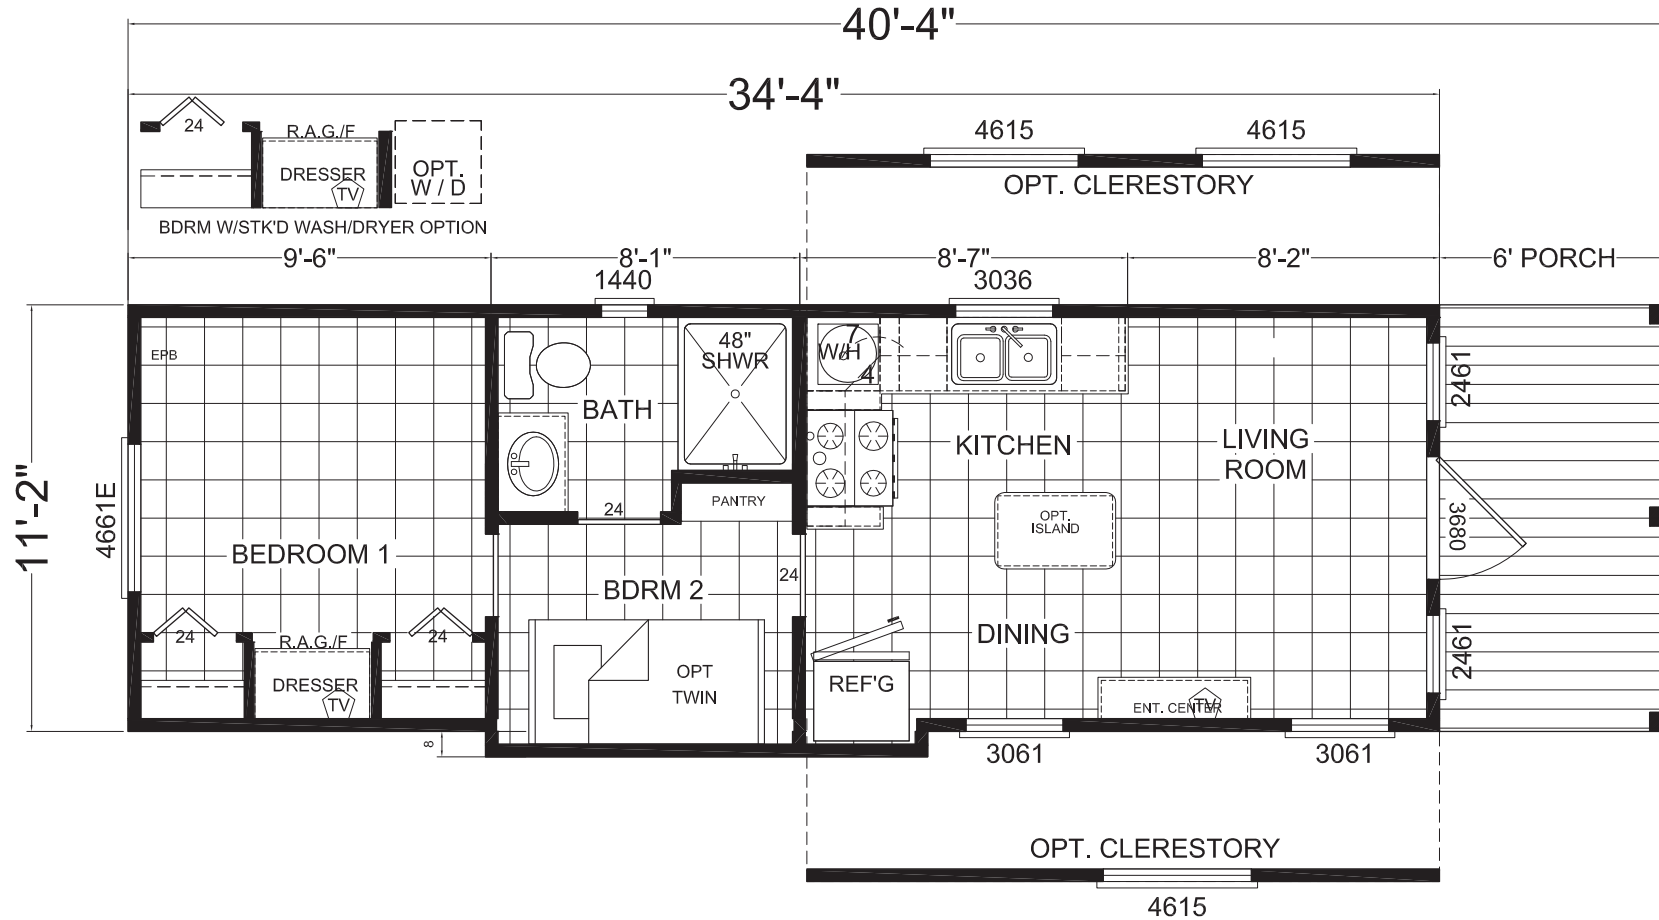

# Roberts

Imperial Series

399 SQ. FT. (Approximate) 2 Bedroom, 1 Bath

**Park Models**  
"Factory Direct Value" **DIRECT**

Last Updated: 6-14-21

**FACTORY SELECT HOMES**  
4890 W. Main St.  
Farmington, NM 87401