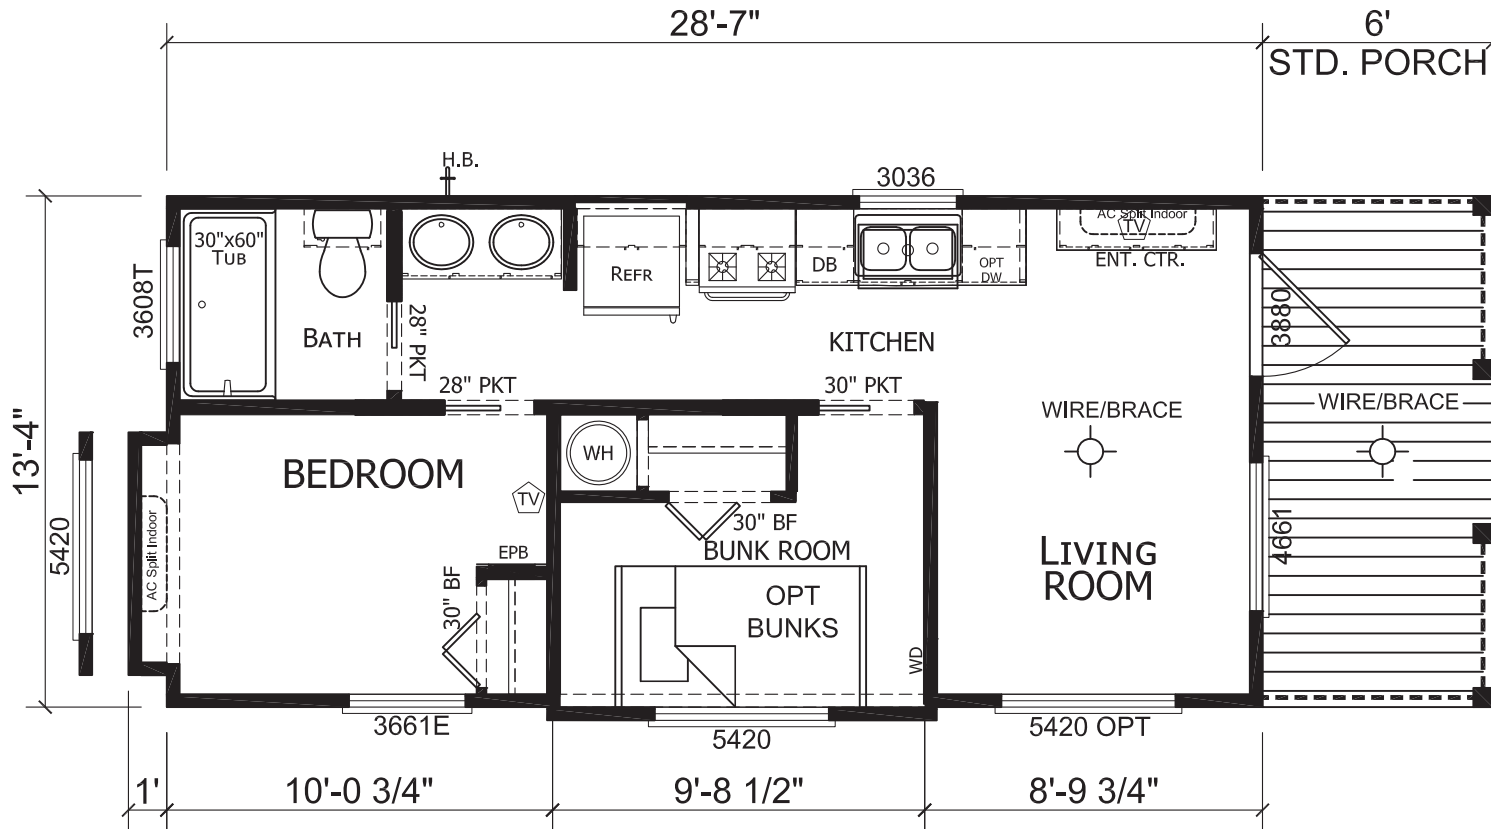

# Tibet

Imperial Series

399 SQ. FT. (Approximate) 1 Bedroom, 1 Bath

**Park Models**  
"Factory Direct Value" **DIRECT**

Last Updated: 10-1-21

**FACTORY SELECT HOMES**  
4890 W. Main St.  
Farmington, NM 87401