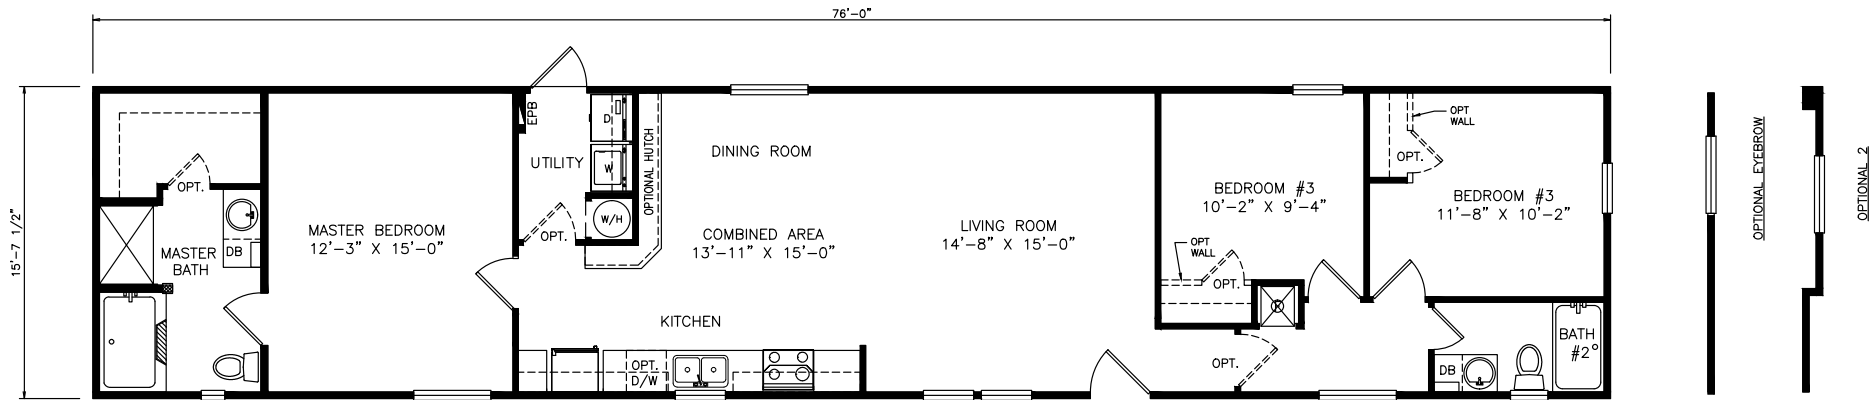

Acoma

Select Series - Single Section

1,193 SQ. FT. (Approximate) 3 Bedrooms, 2 Baths

Last Updated: 6-25-21

FACTORY SELECT HOMES

4455 N. Stockton Hill Rd.
Kingman, AZ 86409

FactorySelectMH.com | 1-800-965-3641