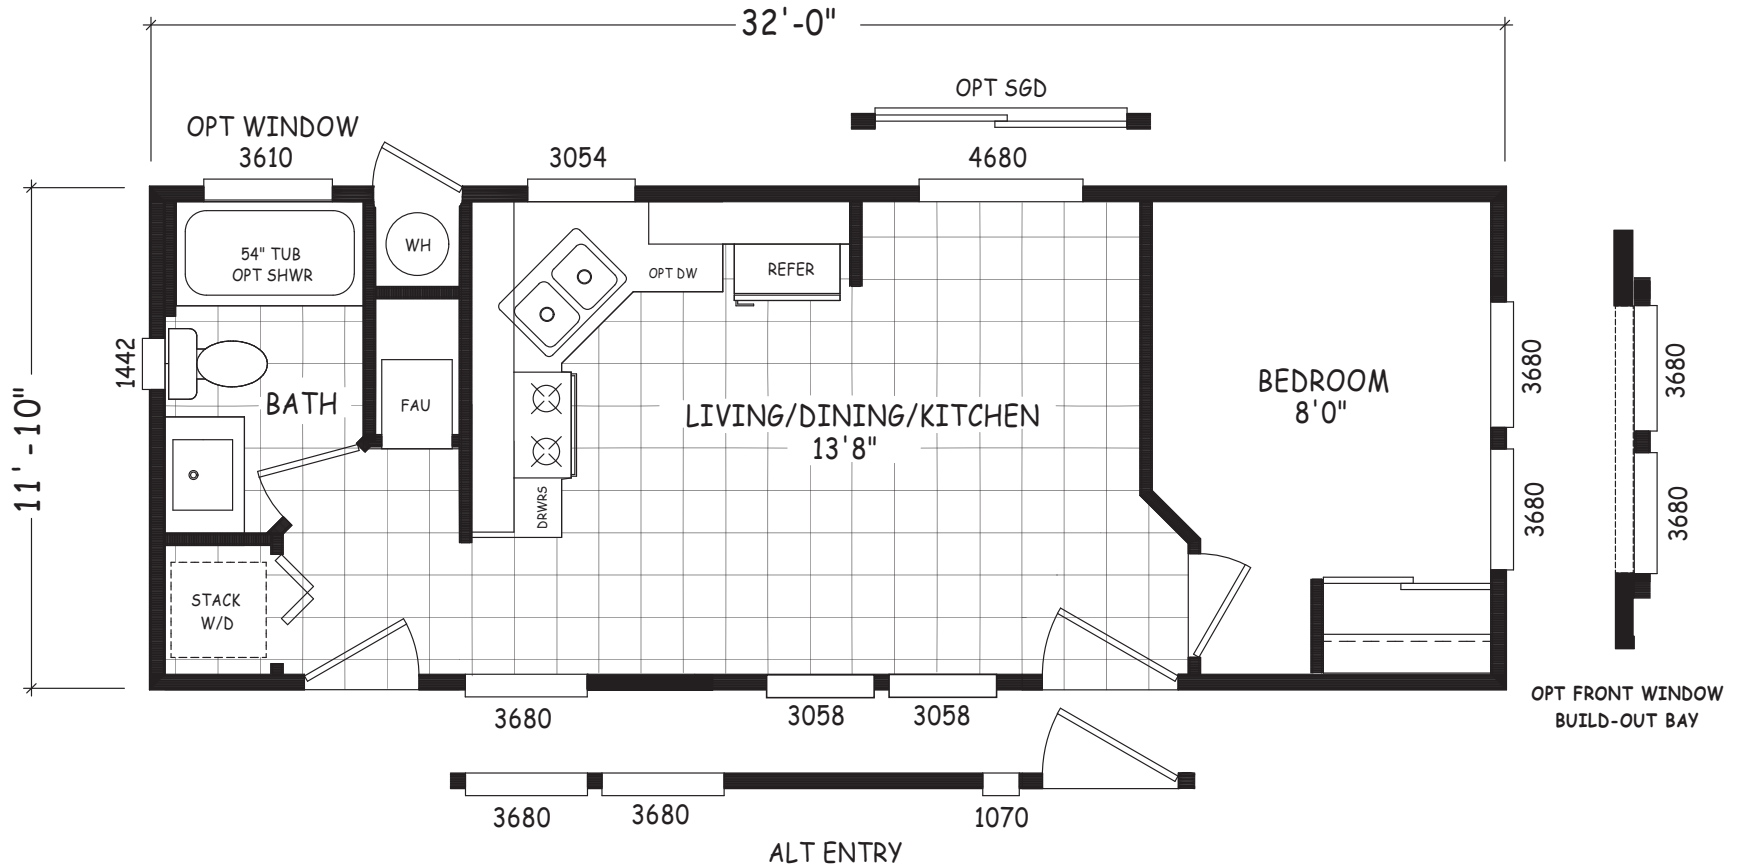

Alizarin

Encore Single Wide Series

379 SQ. FT. (Approximate) 1 Bedroom, 1 Bath

Last Updated: 12-12-22

FACTORY SELECT HOMES

4455 N. Stockton Hill Rd.
Kingman, AZ 86409

FactorySelectMH.com | 1-800-965-3641

IMPORTANT: Alta Cima Corp reserves the right to modify, cancel or substitute products or features of this event at any time without prior notice or obligation. Pictures and other promotional materials are representative and may depict or contain floor plans, square footages, elevations, options, upgrades, extra design features, decorations, floor coverings, specialty light fixtures, custom paint and wall coverings, window treatments, landscaping, sound and alarm systems, furnishings, appliances, and other designer/decorator features and amenities that are not included as part of the home and/or may not be available at all locations. Home, pricing and community information is subject to change, and homes to prior sale, at any time without notice or obligation. ©2020 Alta Cima Corp. All rights reserved.