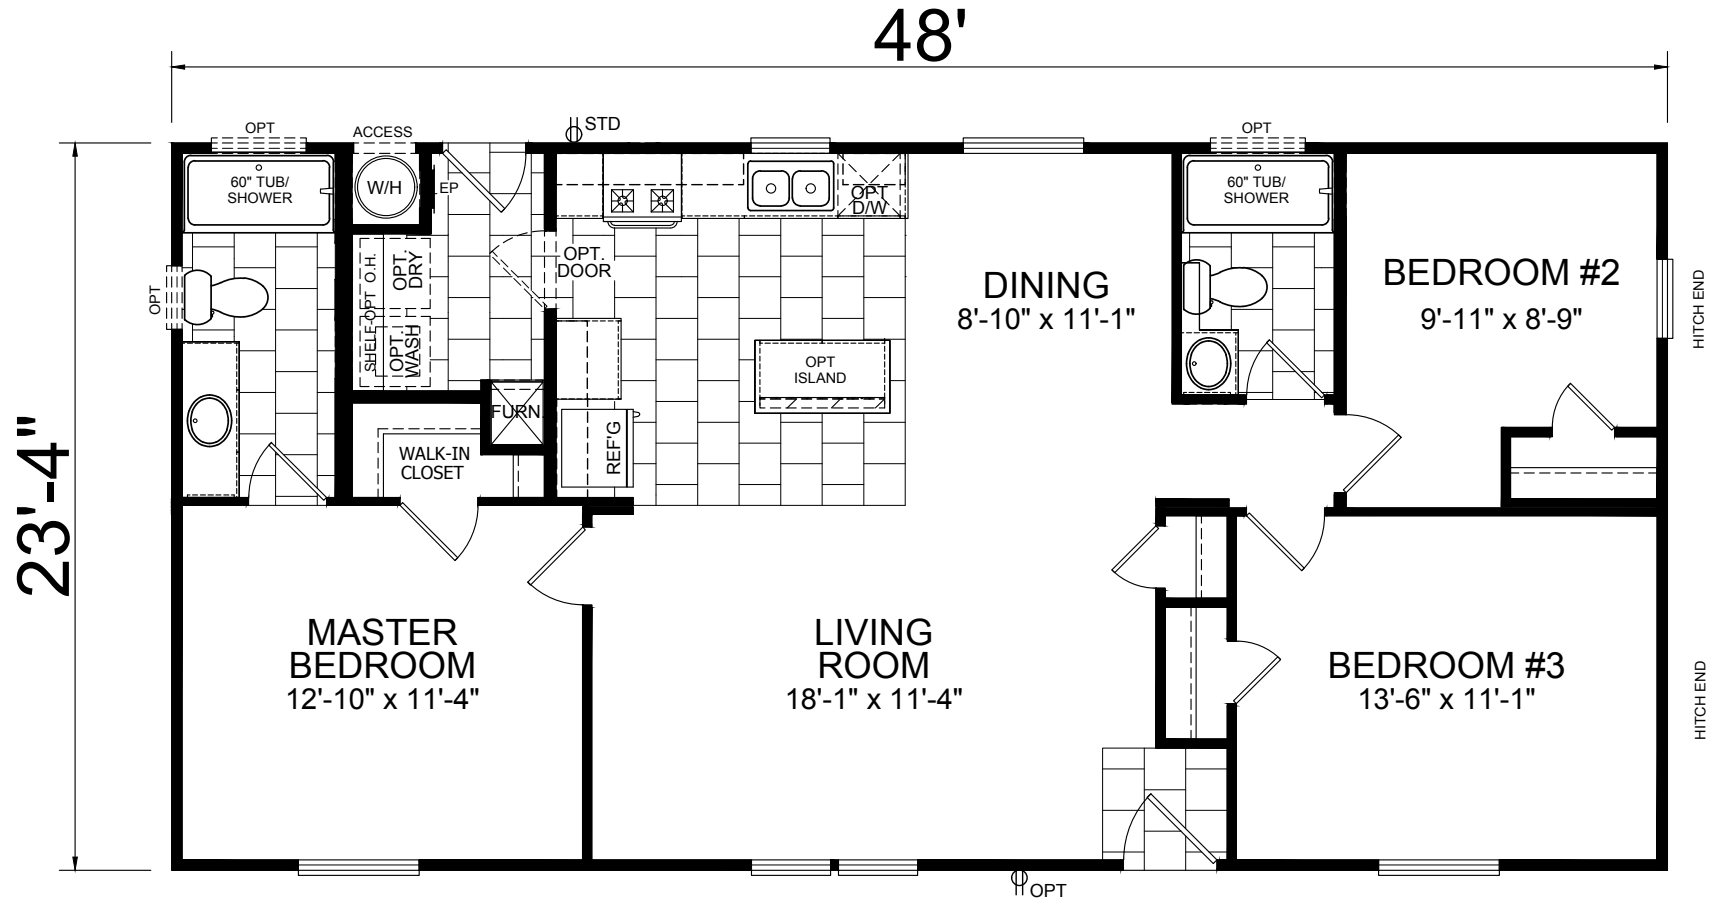

Annandale

American Freedom Series

1,120 SQ. FT. (Approximate) 3 Bedrooms, 2 Baths

Last Updated: 1-31-23

FACTORY SELECT HOMES

4455 N. Stockton Hill Rd.
Kingman, AZ 86409

FactorySelectMH.com | 1-800-965-3641

IMPORTANT: Alta Cima Corp reserves the right to modify, cancel or substitute products or features of this event at any time without prior notice or obligation. Pictures and other promotional materials are representative and may depict or contain floor plans, square footages, elevations, options, upgrades, extra design features, decorations, floor coverings, specialty light fixtures, custom paint and wall coverings, window treatments, landscaping, sound and alarm systems, furnishings, appliances, and other designer/decorator features and amenities that are not included as part of the home and/or may not be available at all locations. Home, pricing and community information is subject to change, and homes to prior sale, at any time without notice or obligation. ©2020 Alta Cima Corp. All rights reserved.