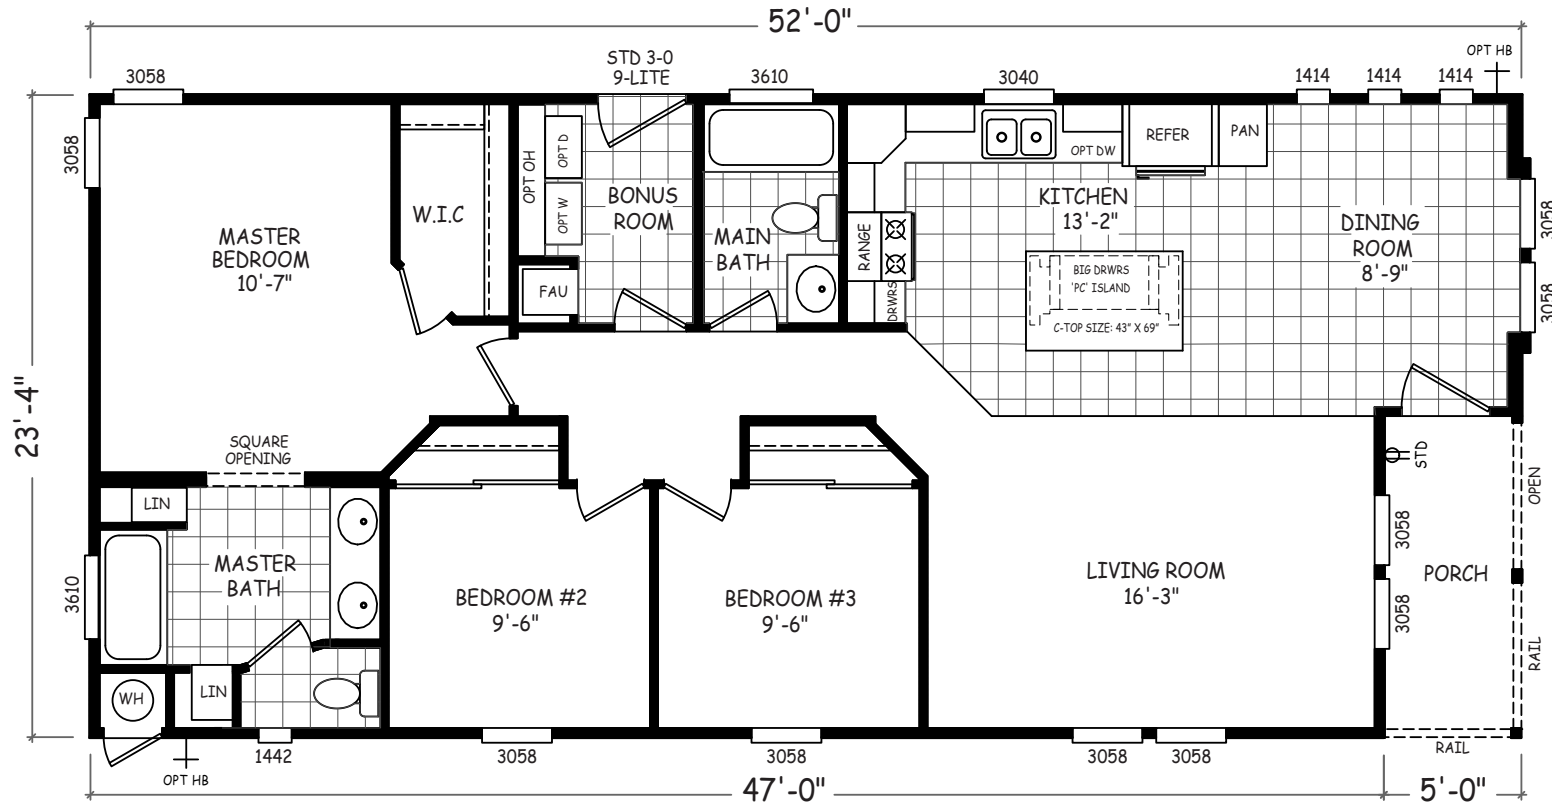

Ardill

Sedona Ridge Classic Series

1,213 SQ. FT. (Approximate) 3 Bedroom, 2 Bath

Last Updated: 5-21-24

FACTORY SELECT HOMES

4455 N. Stockton Hill Rd.
Kingman, AZ 86409

FactorySelectMH.com | 1-800-965-3641

IMPORTANT: Alta Cima Corp reserves the right to modify, cancel or substitute products or features of this event at any time without prior notice or obligation. Pictures and other promotional materials are representative and may depict or contain floor plans, square footages, elevations, options, upgrades, extra design features, decorations, floor coverings, specialty light fixtures, custom paint and wall coverings, window treatments, landscaping, sound and alarm systems, furnishings, appliances, and other designer/decorator features and amenities that are not included as part of the home and/or may not be available at all locations. Home, pricing and community information is subject to change, and homes to prior sale, at any time without notice or obligation. ©2020 Alta Cima Corp. All rights reserved.