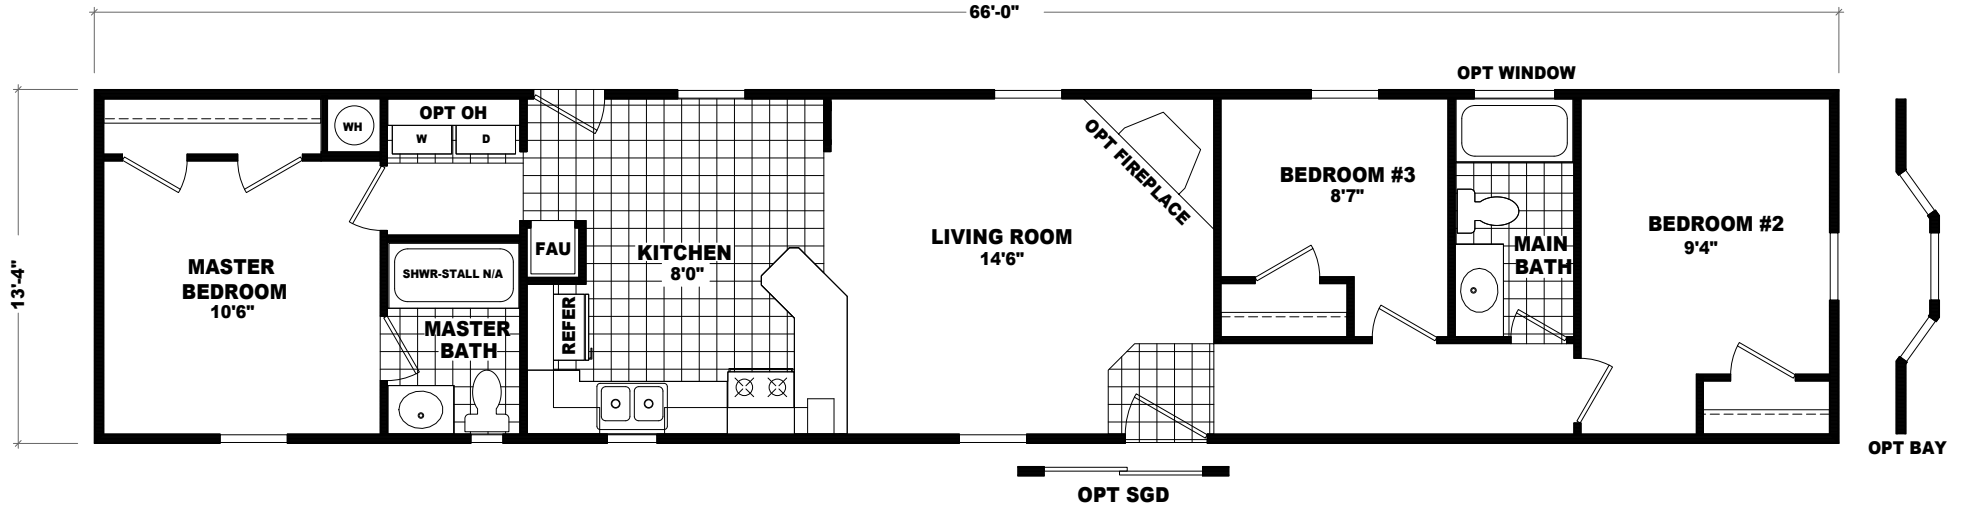

Arroya

GS Series

880 SQ. FT. (Approximate) 3 Bedroom, 2 Baths

Last Updated: 12-15-20

FACTORY SELECT HOMES

4455 N. Stockton Hill Rd.
Kingman, AZ 86409

FactorySelectMH.com | 1-800-965-3641

IMPORTANT: Alta Cima Corp reserves the right to modify, cancel or substitute products or features of this event at any time without prior notice or obligation. Pictures and other promotional materials are representative and may depict or contain floor plans, square footages, elevations, options, upgrades, extra design features, decorations, floor coverings, specialty light fixtures, custom paint and wall coverings, window treatments, landscaping, sound and alarm systems, furnishings, appliances, and other designer/decorator features and amenities that are not included as part of the home and/or may not be available at all locations. Home, pricing and community information is subject to change, and homes to prior sale, at any time without notice or obligation. ©2020 Alta Cima Corp. All rights reserved.