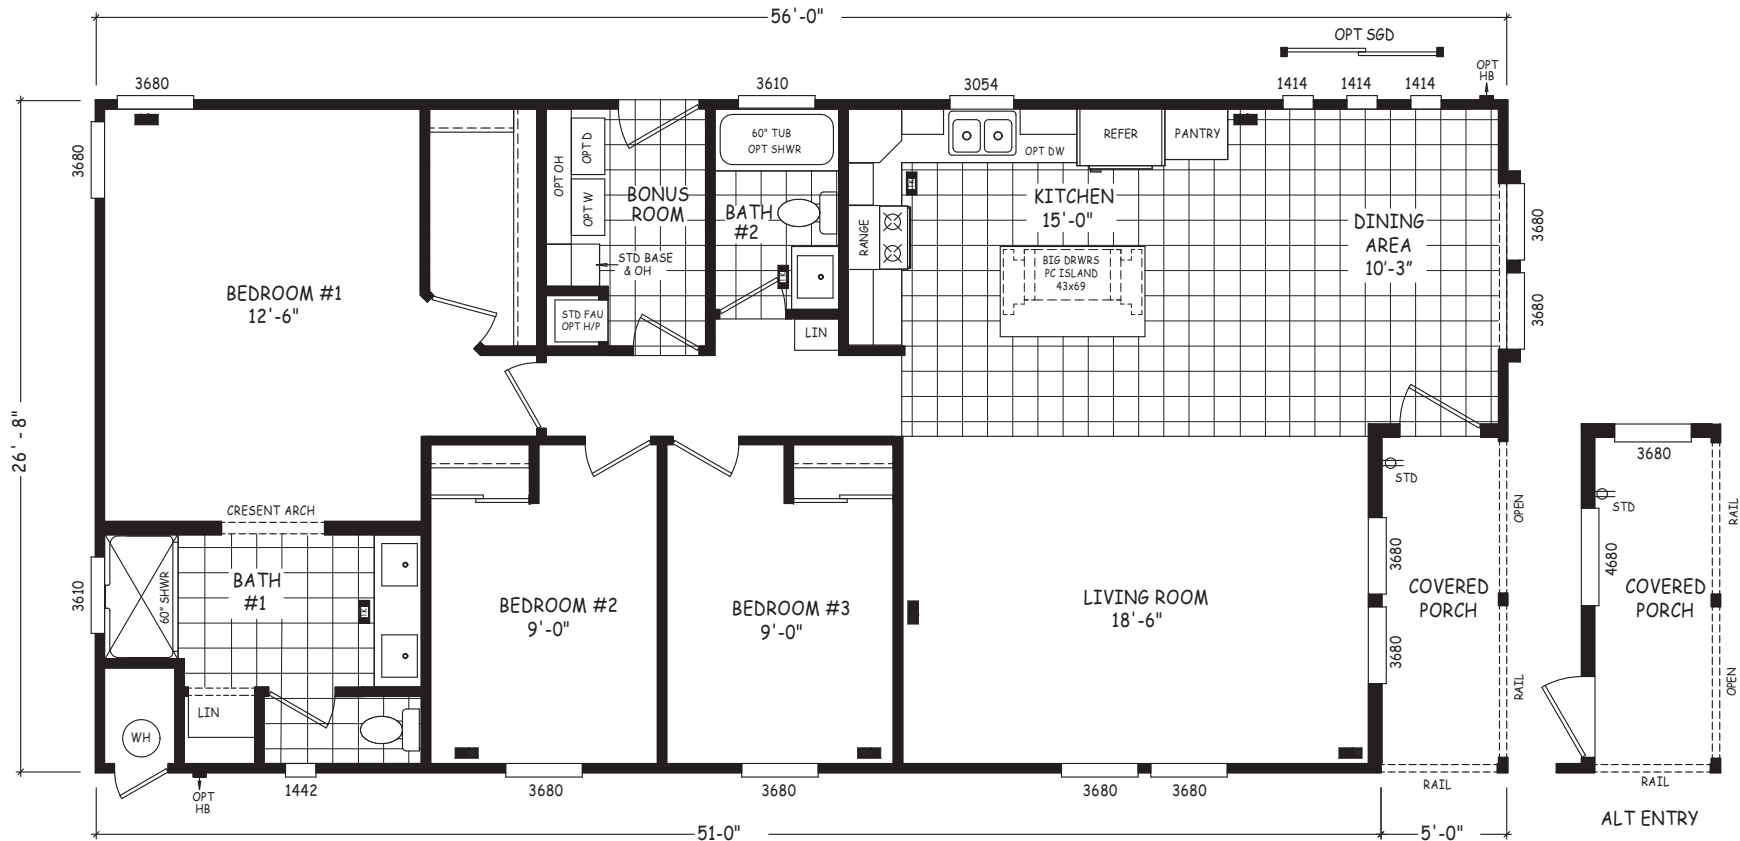

# Arvada

Pinnacle Series

1,494 SQ. FT. (Approximate) 3 Bedroom, 2 Bath

Last Updated: 8-22-22

**FACTORY SELECT HOMES**  
 4455 N. Stockton Hill Rd.  
 Kingman, AZ 86409

**FactorySelectMH.com | 1-800-965-3641**