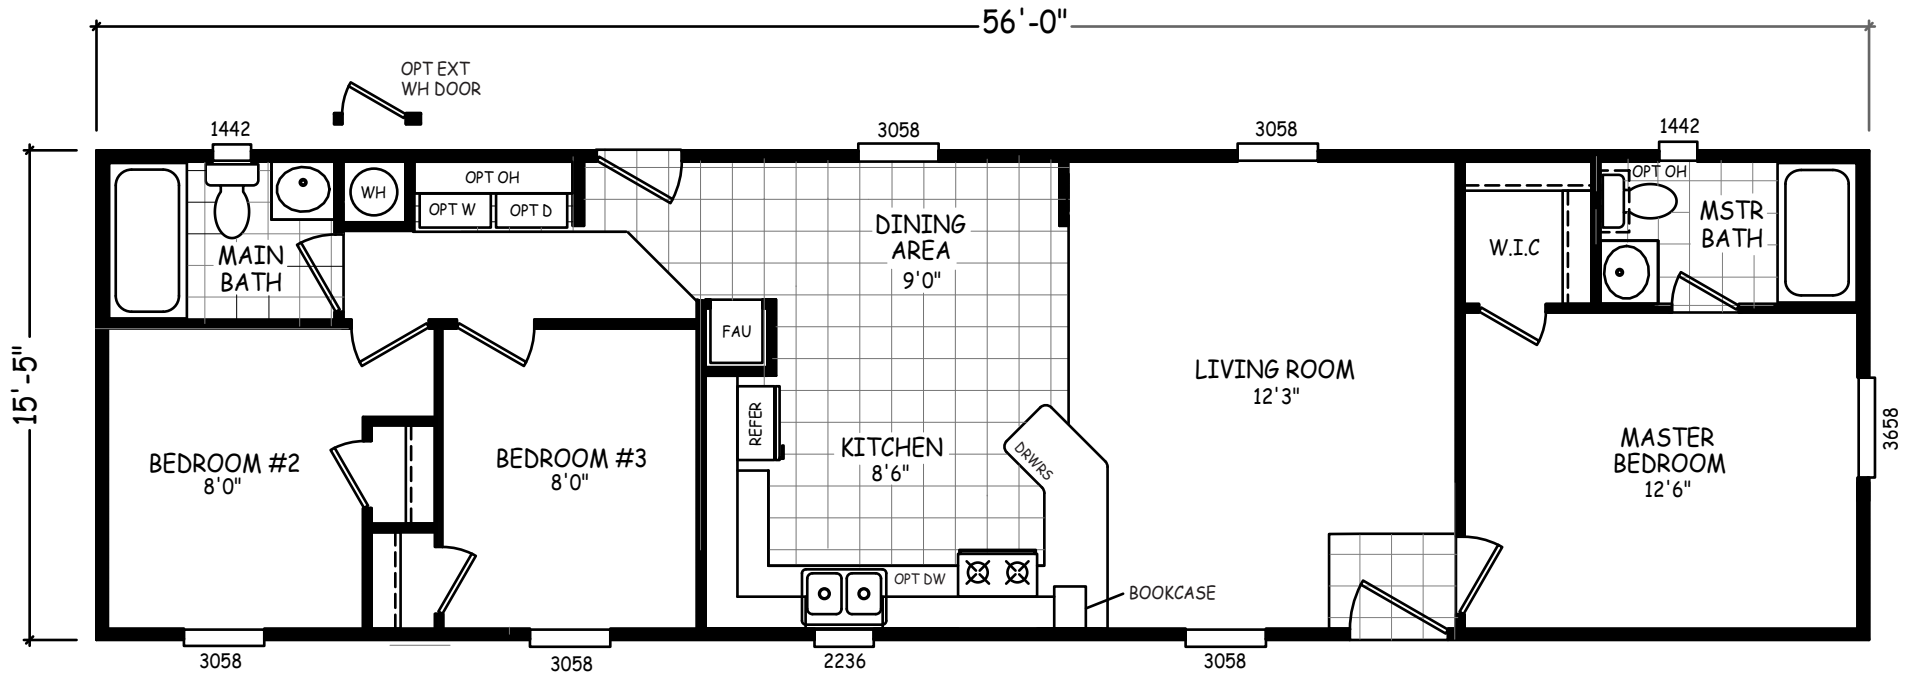

Ashfork

GS Series

863 SQ. FT. (Approximate) 3 Bedrooms, 2 Baths

Last Updated: 12-15-20

FACTORY SELECT HOMES

4455 N. Stockton Hill Rd.
Kingman, AZ 86409

FactorySelectMH.com | 1-800-965-3641

IMPORTANT: Alta Cima Corp reserves the right to modify, cancel or substitute products or features of this event at any time without prior notice or obligation. Pictures and other promotional materials are representative and may depict or contain floor plans, square footages, elevations, options, upgrades, extra design features, decorations, floor coverings, specialty light fixtures, custom paint and wall coverings, window treatments, landscaping, sound and alarm systems, furnishings, appliances, and other designer/decorator features and amenities that are not included as part of the home and/or may not be available at all locations. Home, pricing and community information is subject to change, and homes to prior sale, at any time without notice or obligation. ©2020 Alta Cima Corp. All rights reserved.