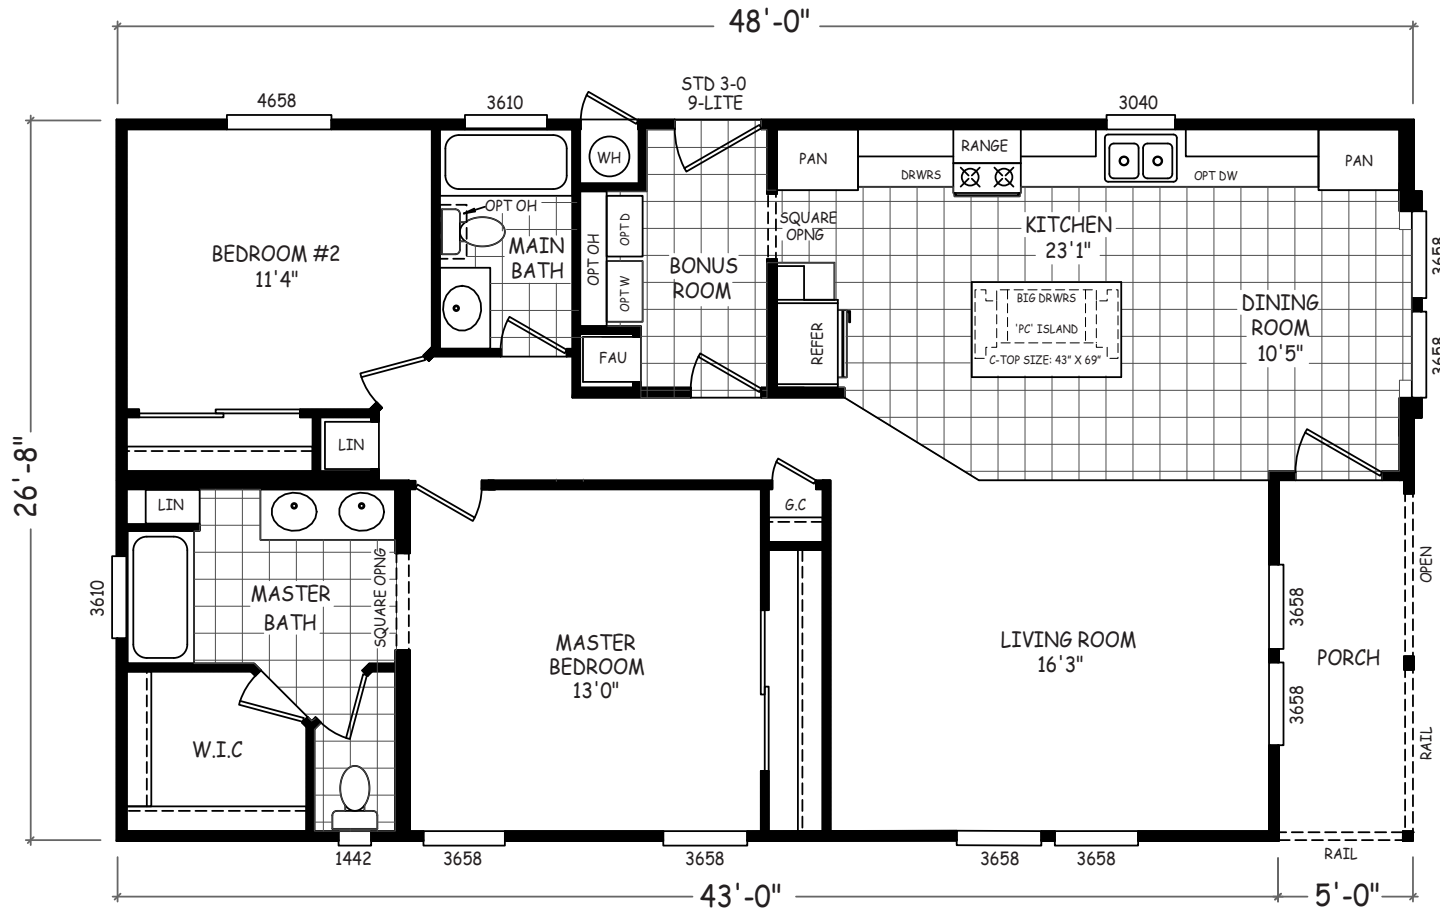

Balgonie

Sedona Ridge Classic Series

1,280 SQ. FT. (Approximate) 2 Bedroom, 2 Bath

Last Updated: 2-2-23

FACTORY SELECT HOMES

4455 N. Stockton Hill Rd.
Kingman, AZ 86409

FactorySelectMH.com | 1-800-965-3641

IMPORTANT: Alta Cima Corp reserves the right to modify, cancel or substitute products or features of this event at any time without prior notice or obligation. Pictures and other promotional materials are representative and may depict or contain floor plans, square footages, elevations, options, upgrades, extra design features, decorations, floor coverings, specialty light fixtures, custom paint and wall coverings, window treatments, landscaping, sound and alarm systems, furnishings, appliances, and other designer/decorator features and amenities that are not included as part of the home and/or may not be available at all locations. Home, pricing and community information is subject to change, and homes to prior sale, at any time without notice or obligation. ©2020 Alta Cima Corp. All rights reserved.