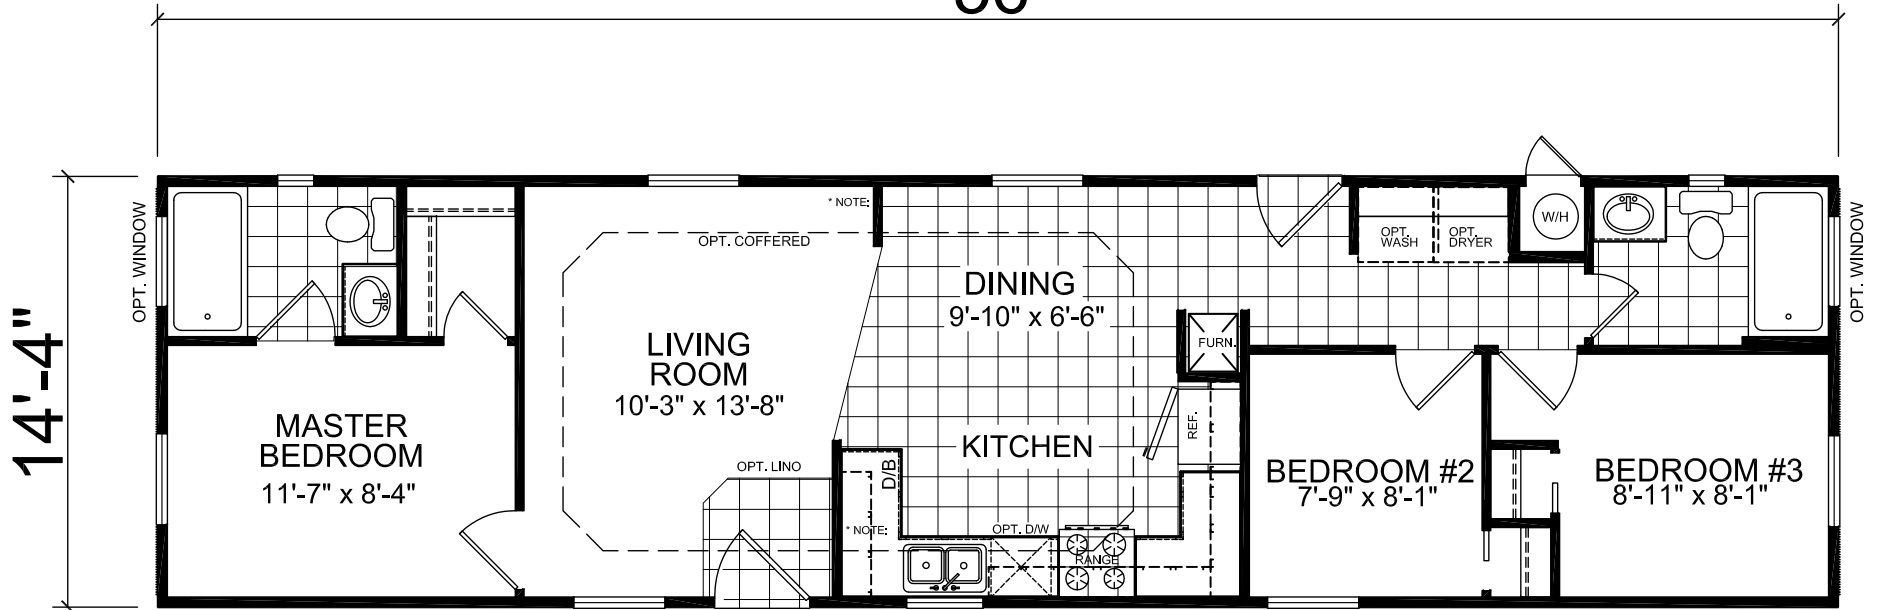

Bateen

Creekside Manor Series

803 SQ. FT. (Approximate) 3 Bedrooms, 2 Baths

Last Updated: 10-13-20

56'

FACTORY SELECT HOMES
4455 N. Stockton Hill Rd.
Kingman, AZ 86409

FactorySelectMH.com | 1-800-965-3641

IMPORTANT: Alta Cima Corp reserves the right to modify, cancel or substitute products or features of this event at any time without prior notice or obligation. Pictures and other promotional materials are representative and may depict or contain floor plans, square footages, elevations, options, upgrades, extra design features, decorations, floor coverings, specialty light fixtures, custom paint and wall coverings, window treatments, landscaping, sound and alarm systems, furnishings, appliances, and other designer/decorator features and amenities that are not included as part of the home and/or may not be available at all locations. Home, pricing and community information is subject to change, and homes to prior sale, at any time without notice or obligation. ©2020 Alta Cima Corp. All rights reserved.

MANUFACTURED BY:

I authorize Factory Select Homes to build my house, per this plan.

X _____
Customer Signature/Date