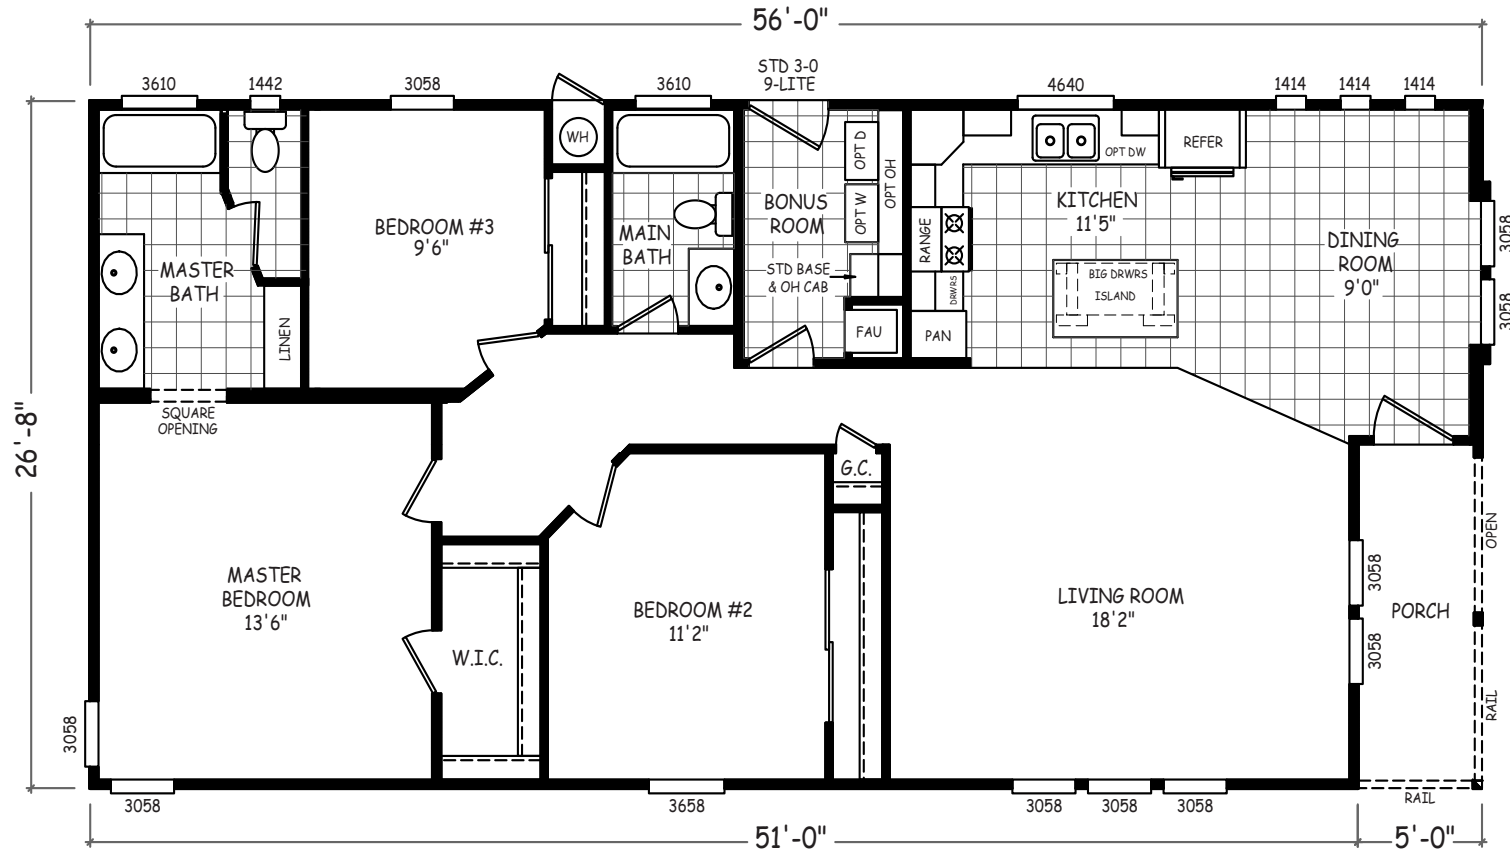

# Beeplant

Sedona Ridge Series

1,493 SQ. FT. (Approximate) 3 Bedroom, 2 Bath

Last Updated: 12-15-20

**FACTORY SELECT HOMES**

4455 N. Stockton Hill Rd.  
Kingman, AZ 86409

**FactorySelectMH.com | 1-800-965-3641**