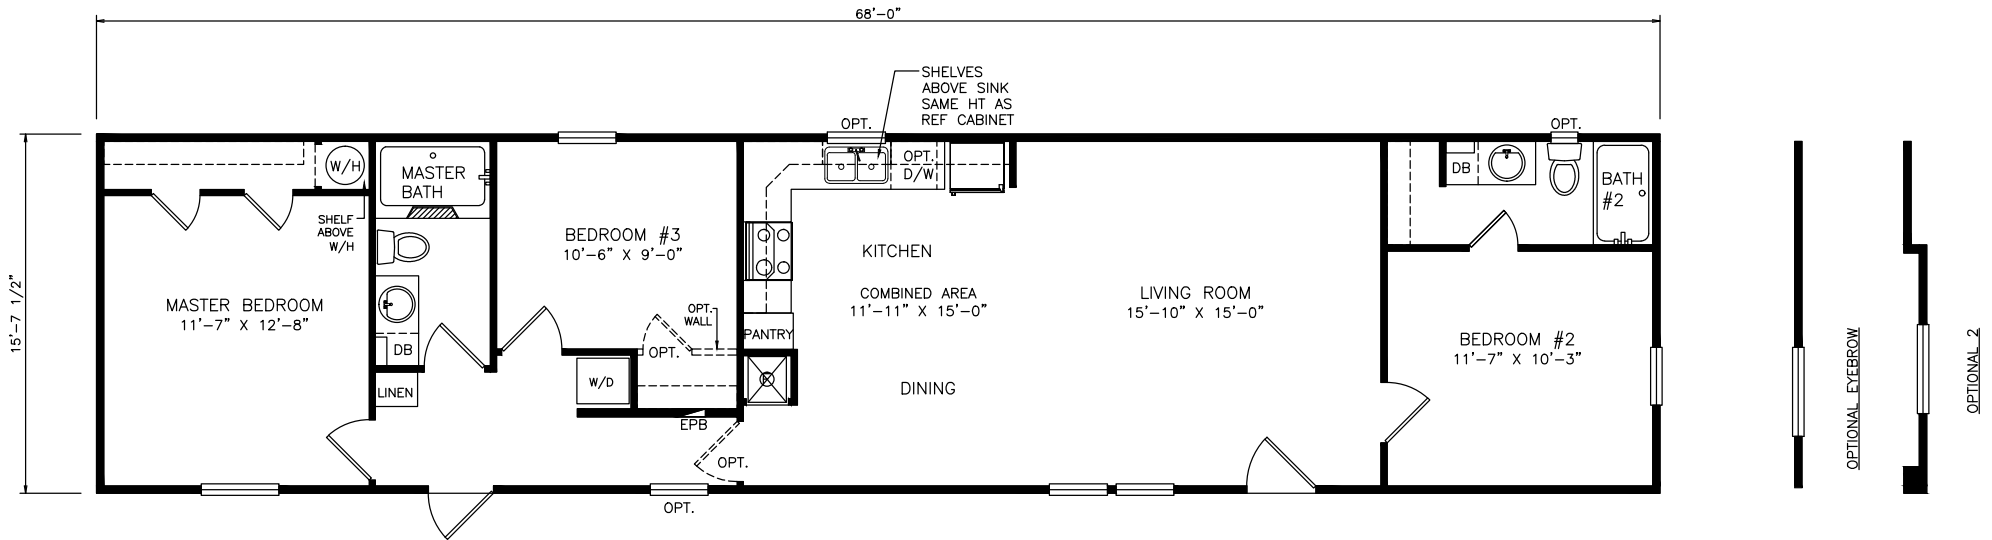

# Blanding

Classic Series - Single Section

1,068 SQ. FT. (Approximate) 3 Bedrooms, 2 Baths

Last Updated: 6-24-21

**FACTORY SELECT HOMES**  
 4455 N. Stockton Hill Rd.  
 Kingman, AZ 86409

**FactorySelectMH.com | 1-800-965-3641**