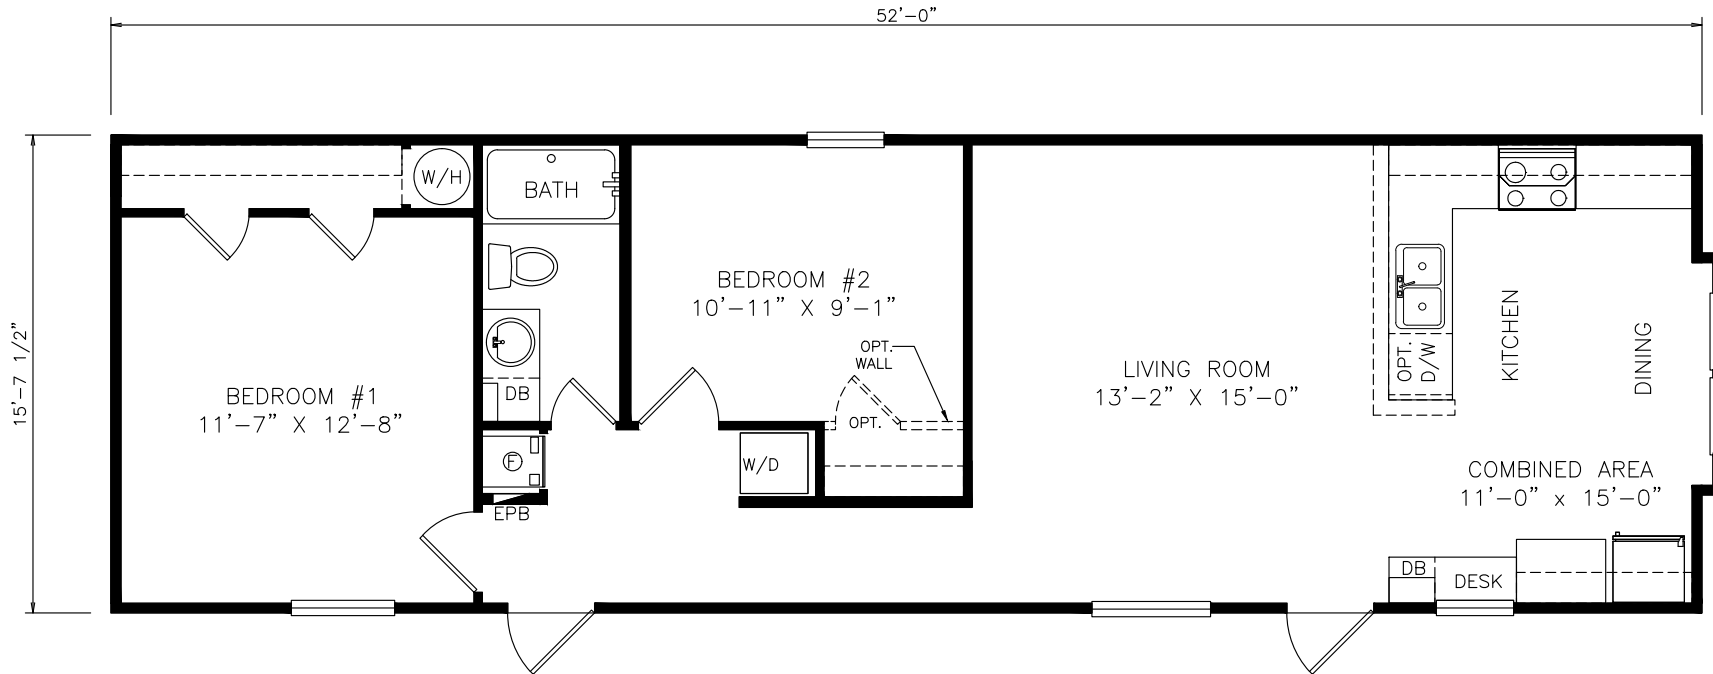

# Bloomington

Heritage Series - Single Section

822 SQ. FT. (Approximate) 2 Bedrooms, 1 Bath

Last Updated: 6-28-21