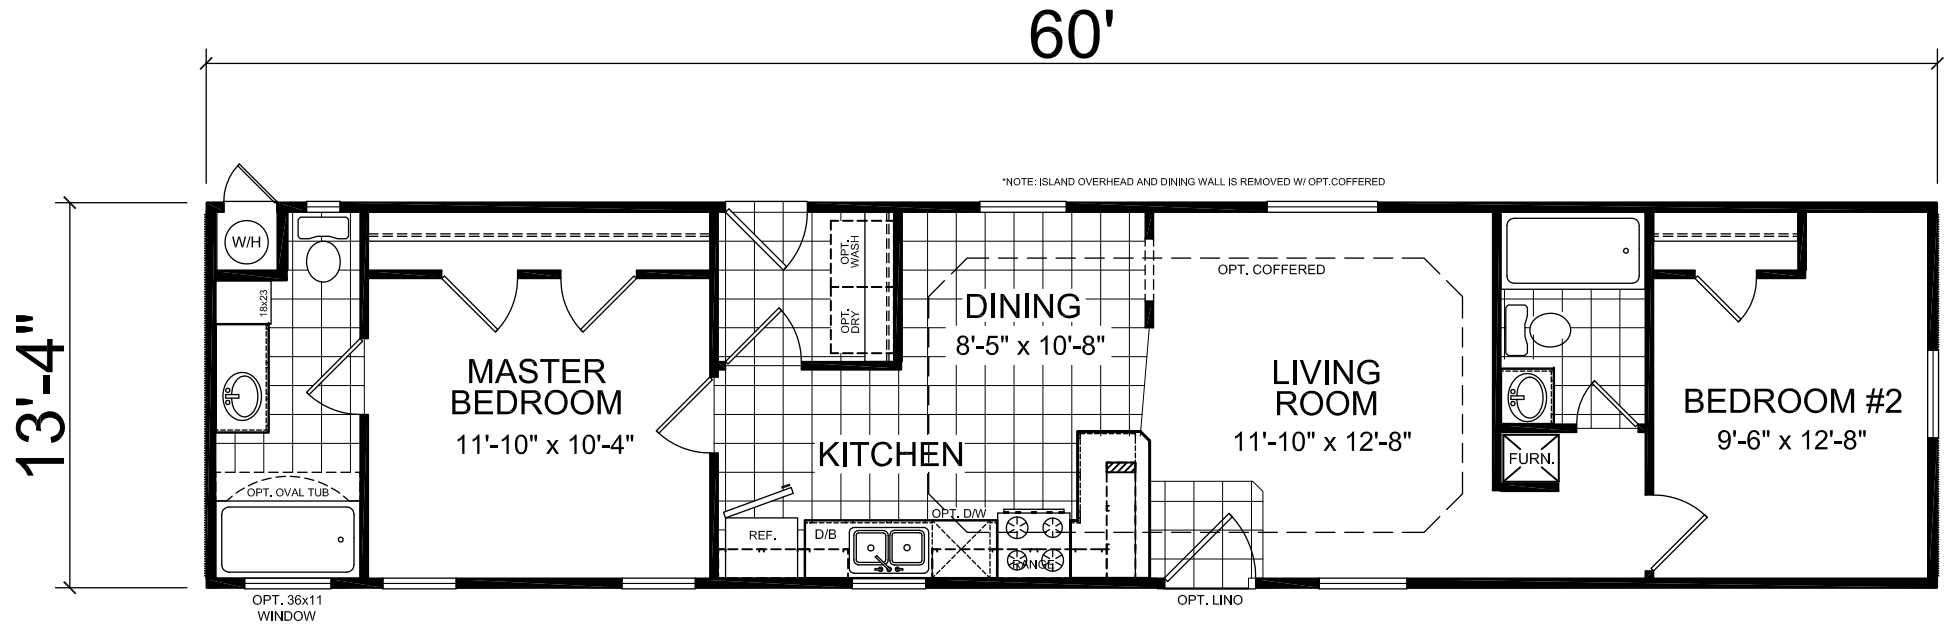

Bluebell

Creekside Manor Series

800 SQ. FT. (Approximate) 2 Bedrooms, 2 Baths

Last Updated: 10-13-20

FACTORY SELECT HOMES
4455 N. Stockton Hill Rd.
Kingman, AZ 86409

FactorySelectMH.com | 1-800-965-3641

IMPORTANT: Alta Cima Corp reserves the right to modify, cancel or substitute products or features of this event at any time without prior notice or obligation. Pictures and other promotional materials are representative and may depict or contain floor plans, square footages, elevations, options, upgrades, extra design features, decorations, floor coverings, specialty light fixtures, custom paint and wall coverings, window treatments, landscaping, sound and alarm systems, furnishings, appliances, and other designer/decorator features and amenities that are not included as part of the home and/or may not be available at all locations. Home, pricing and community information is subject to change, and homes to prior sale, at any time without notice or obligation. ©2020 Alta Cima Corp. All rights reserved.