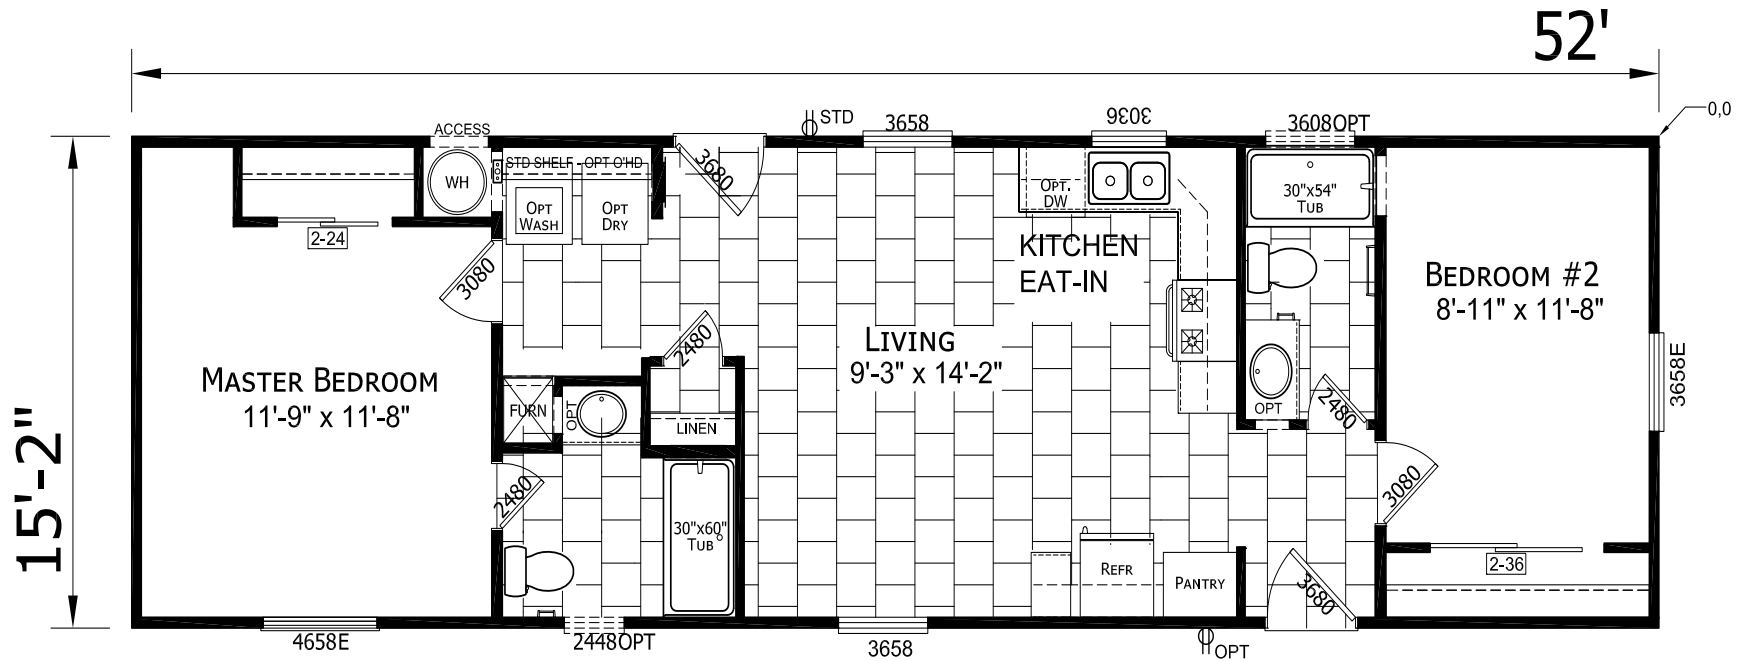

**Boca**

Sunrise Series

789 SQ. FT. (Approximate) 2 Bedroom, 2 Bath

Last Updated: 11-5-20

**FACTORY SELECT HOMES**

4455 N. Stockton Hill Rd.  
Kingman, AZ 86409

**FactorySelectMH.com | 1-800-965-3641**

**IMPORTANT:** Alta Cima Corp reserves the right to modify, cancel or substitute products or features of this event at any time without prior notice or obligation. Pictures and other promotional materials are representative and may depict or contain floor plans, square footages, elevations, options, upgrades, extra design features, decorations, floor coverings, specialty light fixtures, custom paint and wall coverings, window treatments, landscaping, sound and alarm systems, furnishings, appliances, and other designer/decorator features and amenities that are not included as part of the home and/or may not be available at all locations. Home, pricing and community information is subject to change, and homes to prior sale, at any time without notice or obligation. ©2020 Alta Cima Corp. All rights reserved.