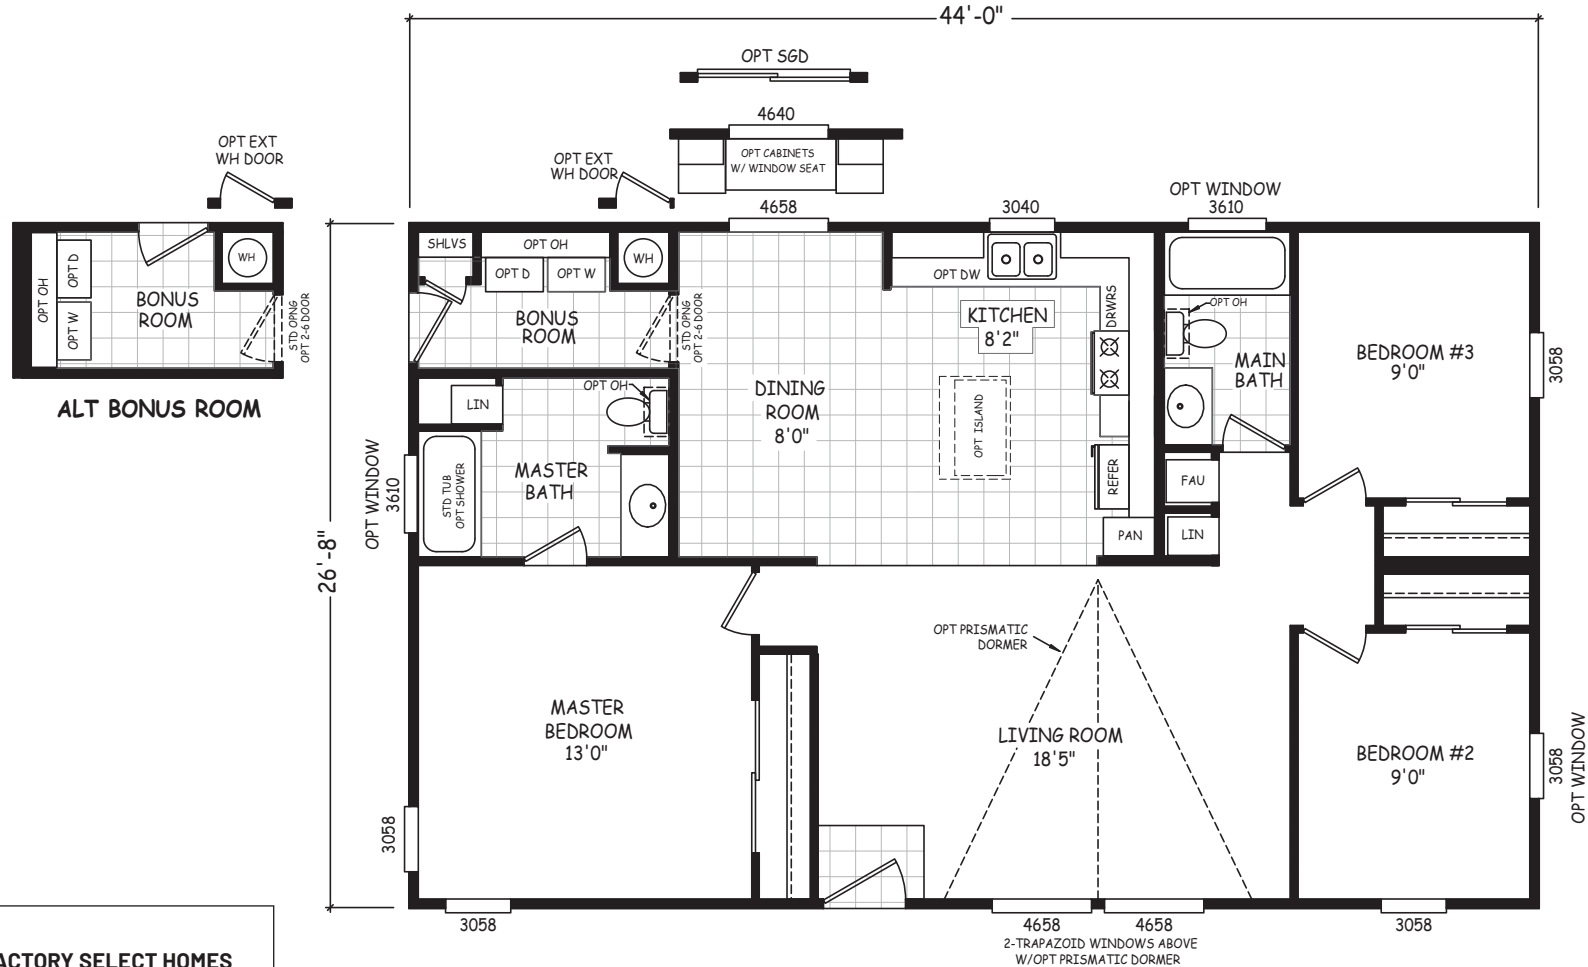

Broncos

Landmark Series

1,180 SQ. FT. (Approximate) 3 Bedrooms, 2 Baths

Last Updated: 12-14-20

FACTORY SELECT HOMES
4455 N. Stockton Hill Rd.
Kingman, AZ 86409

FactorySelectMH.com | 1-800-965-3641

IMPORTANT: Alta Cima Corp reserves the right to modify, cancel or substitute products or features of this event at any time without prior notice or obligation. Pictures and other promotional materials are representative and may depict or contain floor plans, square footages, elevations, options, upgrades, extra design features, decorations, floor coverings, specialty light fixtures, custom paint and wall coverings, window treatments, landscaping, sound and alarm systems, furnishings, appliances, and other designer/decorator features and amenities that are not included as part of the home and/or may not be available at all locations. Home, pricing and community information is subject to change, and homes to prior sale, at any time without notice or obligation. ©2020 Alta Cima Corp. All rights reserved.