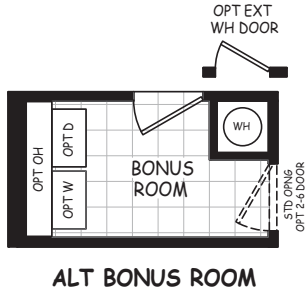

Broncos

Landmark Series

1,180 SQ. FT. (Approximate) 3 Bedrooms, 2 Baths

Last Updated: 12-14-20

FACTORY SELECT HOMES
4455 N. Stockton Hill Rd.
Kingman, AZ 86409

FactorySelectMH.com | 1-800-965-3641

IMPORTANT: Alta Cima Corp reserves the right to modify, cancel or substitute products or features of this event at any time without prior notice or obligation. Pictures and other promotional materials are representative and may depict or contain floor plans, square footages, elevations, options, upgrades, extra design features, decorations, floor coverings, specialty light fixtures, custom paint and wall coverings, window treatments, landscaping, sound and alarm systems, furnishings, appliances, and other designer/decorator features and amenities that are not included as part of the home and/or may not be available at all locations. Home, pricing and community information is subject to change, and homes to prior sale, at any time without notice or obligation. ©2020 Alta Cima Corp. All rights reserved.