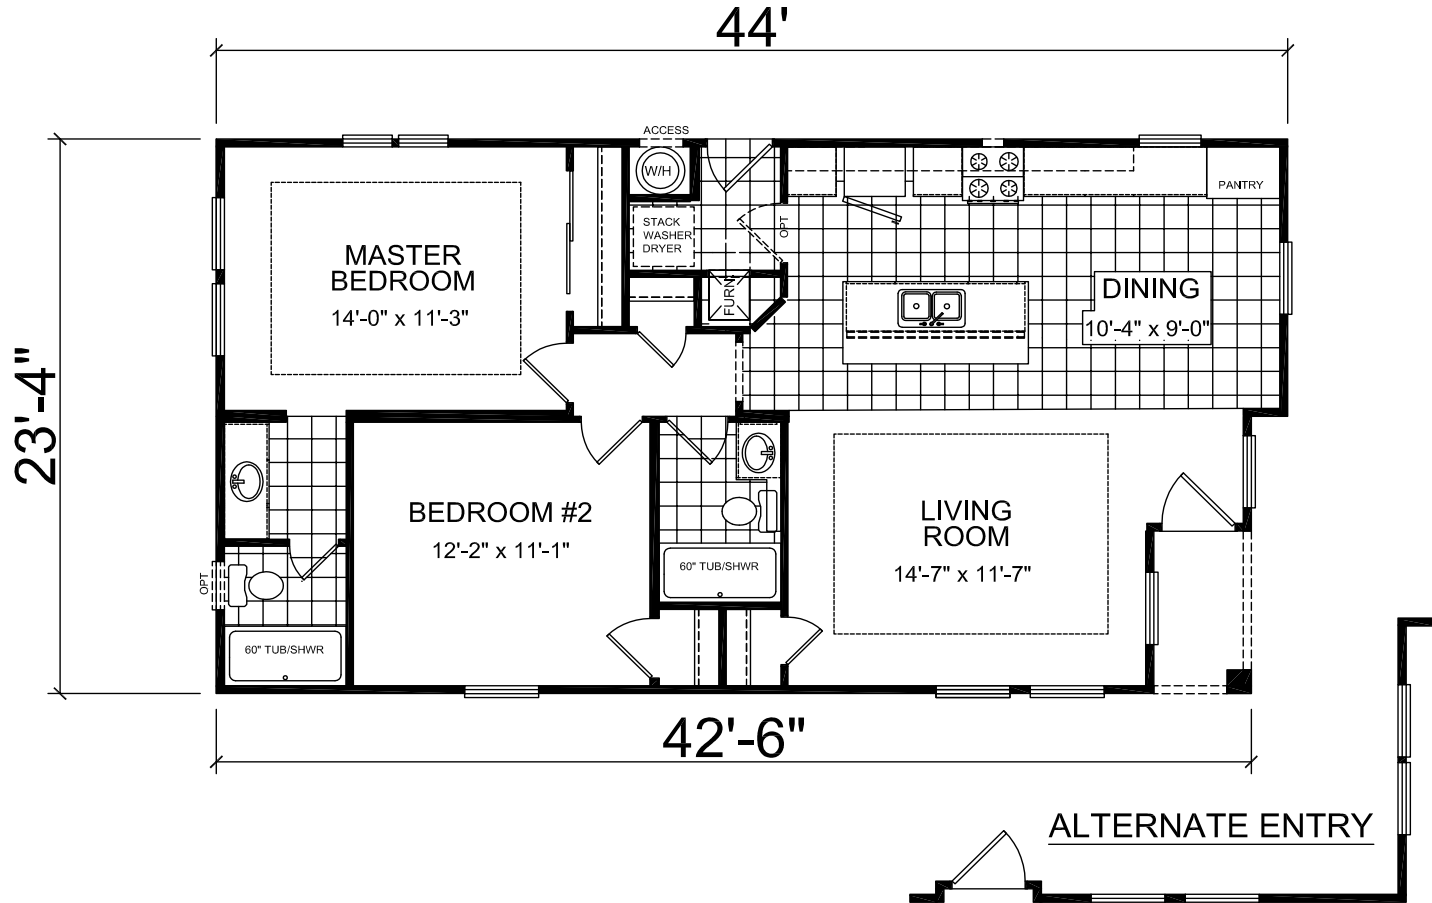

# Caesar

Palmetto Series

1,026 SQ. FT. (Approximate) 2 Bedroom, 2 Bath

Last Updated: 11-6-20