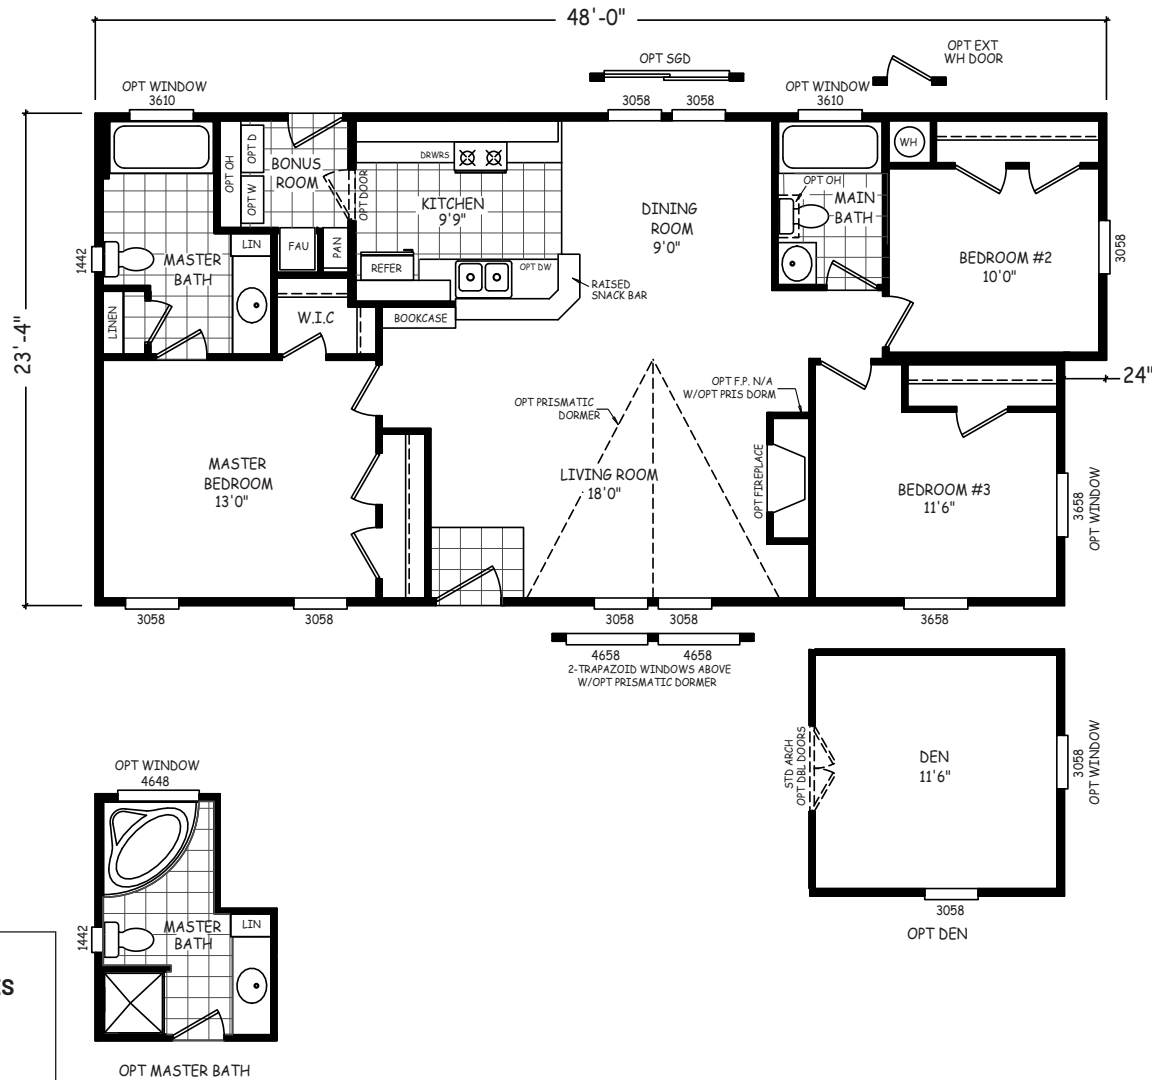

Canary

GS Series

1,096 SQ. FT. (Approximate) 3 Bedrooms, 2 Baths

Last Updated: 12-15-20

FACTORY SELECT HOMES
 4455 N. Stockton Hill Rd.
 Kingman, AZ 86409

FactorySelectMH.com | 1-800-965-3641

IMPORTANT: Alta Cima Corp reserves the right to modify, cancel or substitute products or features of this event at any time without prior notice or obligation. Pictures and other promotional materials are representative and may depict or contain floor plans, square footages, elevations, options, upgrades, extra design features, decorations, floor coverings, specialty light fixtures, custom paint and wall coverings, window treatments, landscaping, sound and alarm systems, furnishings, appliances, and other designer/decorator features and amenities that are not included as part of the home and/or may not be available at all locations. Home, pricing and community information is subject to change, and homes to prior sale, at any time without notice or obligation. ©2020 Alta Cima Corp. All rights reserved.