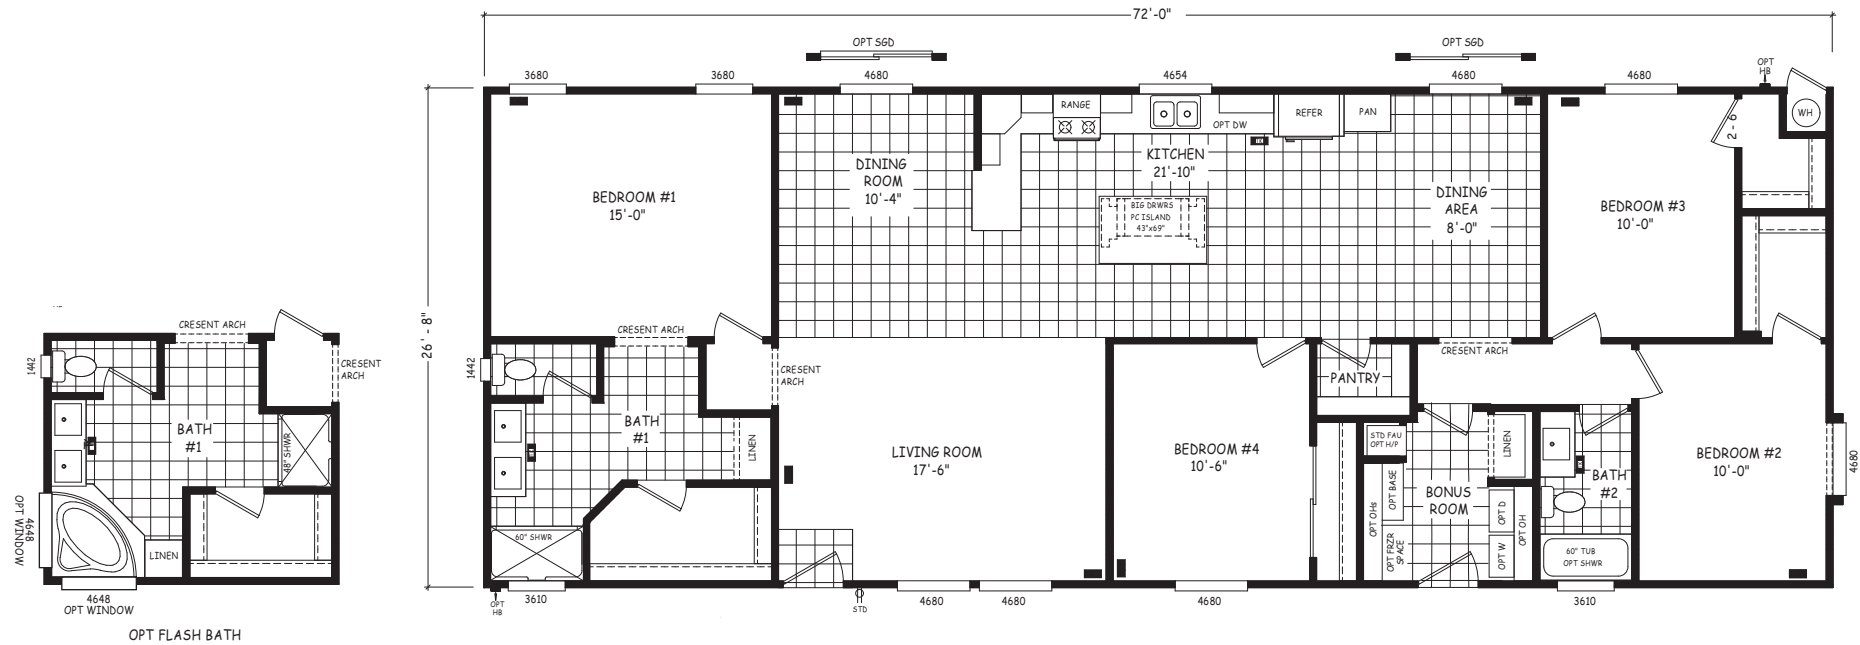

# Cedaredge

Pinnacle Series

1,920 SQ. FT. (Approximate) 4 Bedroom, 2 Bath

Last Updated: 8-22-22

**FACTORY SELECT HOMES**  
 4455 N. Stockton Hill Rd.  
 Kingman, AZ 86409

**FactorySelectMH.com | 1-800-965-3641**