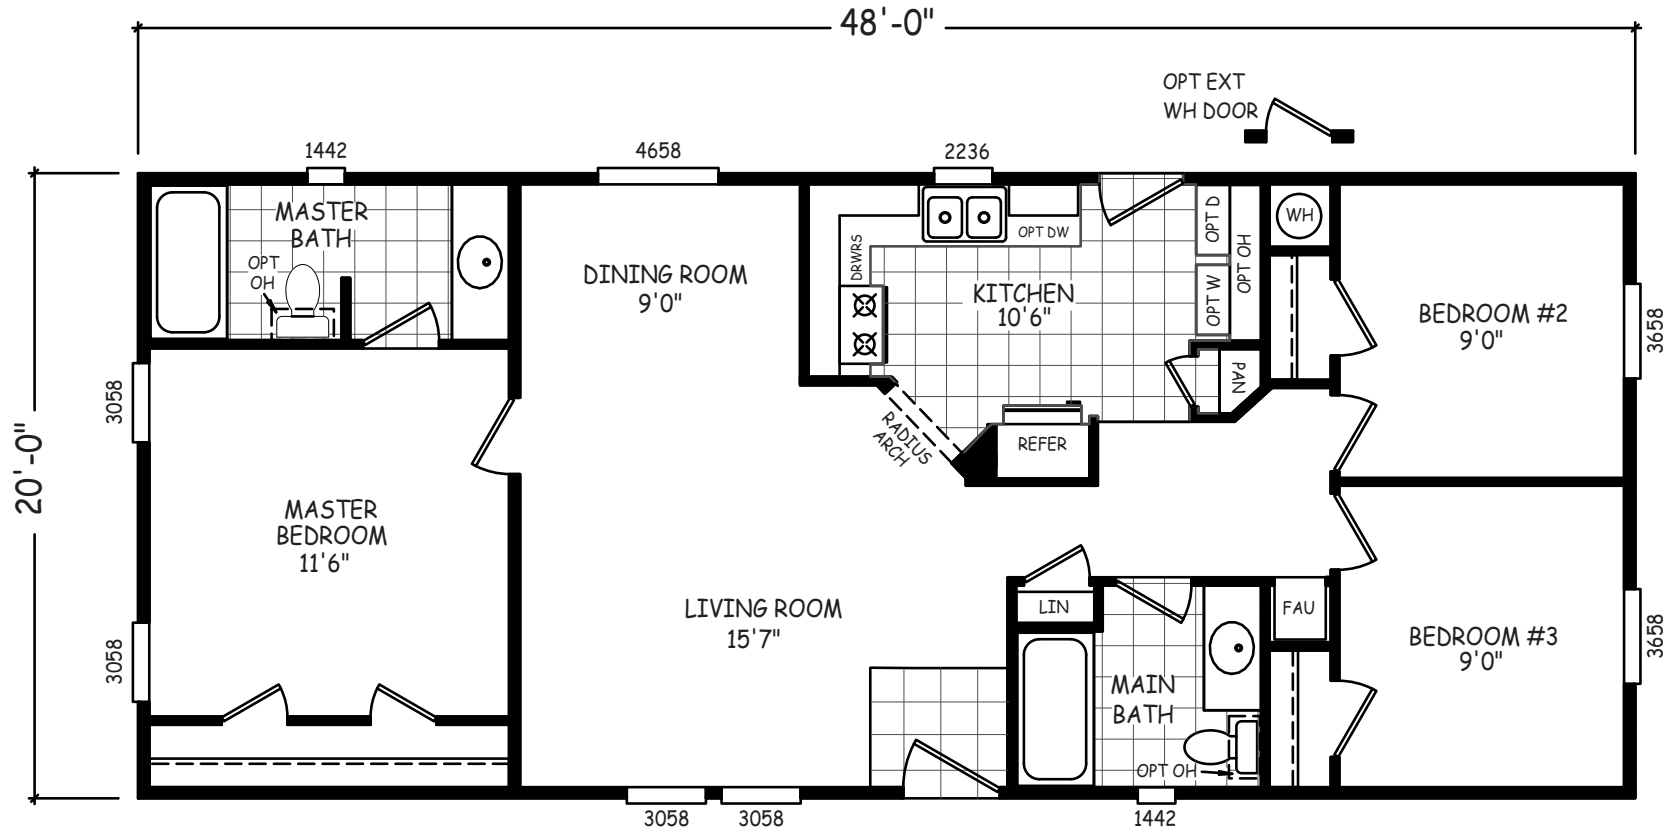

Cherokee

GS Series

960 SQ. FT. (Approximate) 3 Bedrooms, 2 Baths

Last Updated: 12-15-20

FACTORY SELECT HOMES
 4455 N. Stockton Hill Rd.
 Kingman, AZ 86409

FactorySelectMH.com | 1-800-965-3641

IMPORTANT: Alta Cima Corp reserves the right to modify, cancel or substitute products or features of this event at any time without prior notice or obligation. Pictures and other promotional materials are representative and may depict or contain floor plans, square footages, elevations, options, upgrades, extra design features, decorations, floor coverings, specialty light fixtures, custom paint and wall coverings, window treatments, landscaping, sound and alarm systems, furnishings, appliances, and other designer/decorator features and amenities that are not included as part of the home and/or may not be available at all locations. Home, pricing and community information is subject to change, and homes to prior sale, at any time without notice or obligation. ©2020 Alta Cima Corp. All rights reserved.