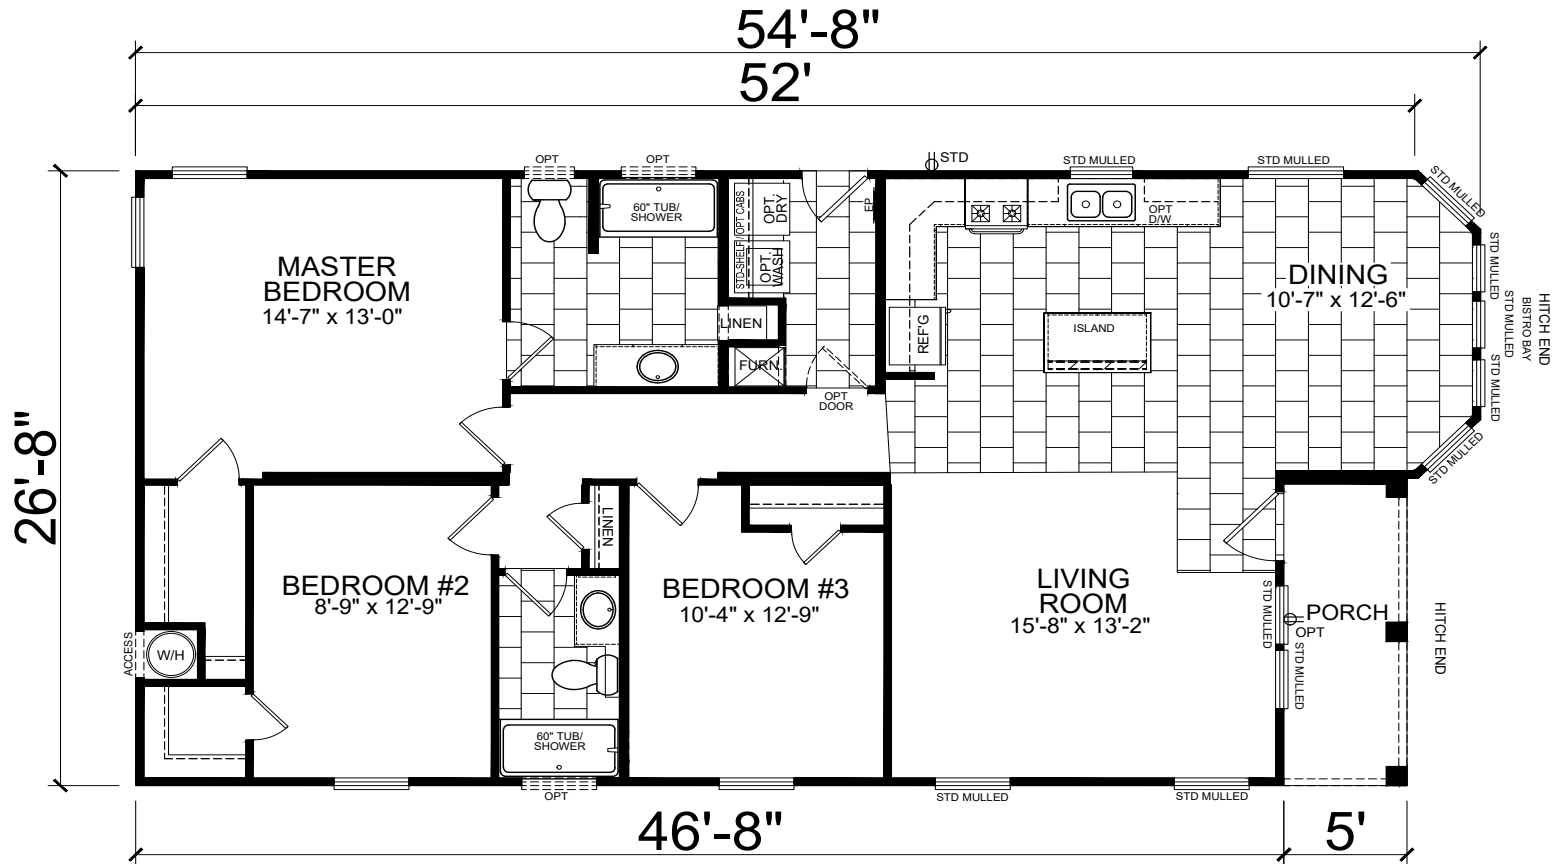

# Cheverly

American Freedom Series

1,432 SQ. FT. (Approximate) 3 Bedroom, 2 Bath

Last Updated: 11-6-20

**FACTORY SELECT HOMES**

4455 N. Stockton Hill Rd.  
Kingman, AZ 86409

**FactorySelectMH.com | 1-800-965-3641**