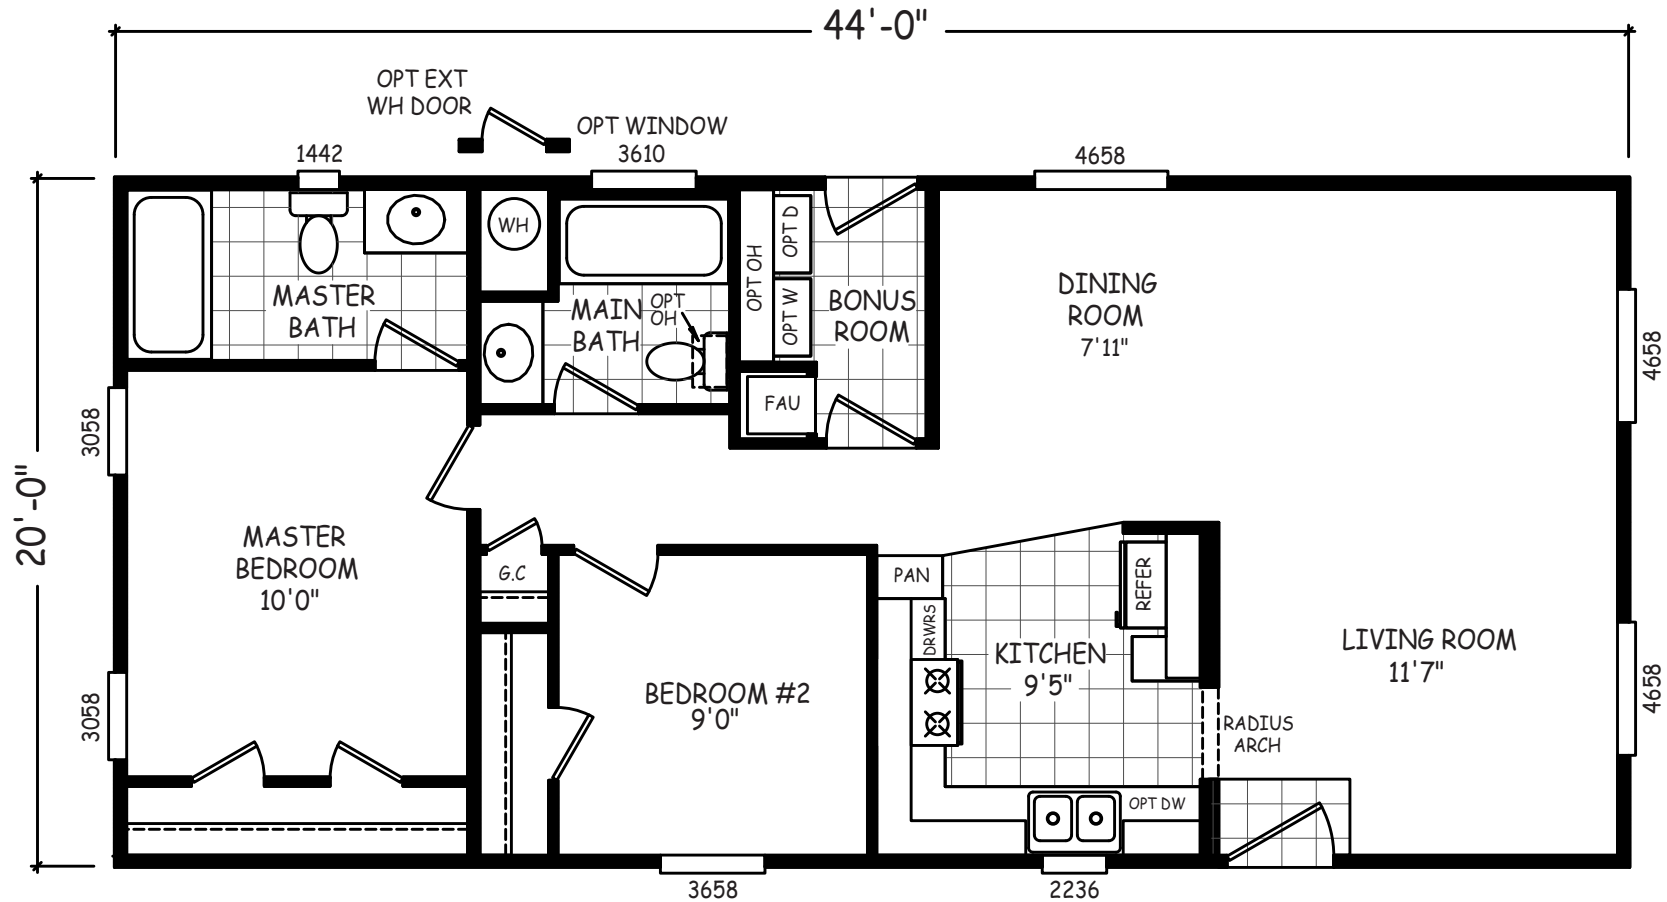

Chey

GS Series

880 SQ. FT. (Approximate) 2 Bedrooms, 2 Baths

Last Updated: 12-15-20

FACTORY SELECT HOMES

4455 N. Stockton Hill Rd.
Kingman, AZ 86409

FactorySelectMH.com | 1-800-965-3641

IMPORTANT: Alta Cima Corp reserves the right to modify, cancel or substitute products or features of this event at any time without prior notice or obligation. Pictures and other promotional materials are representative and may depict or contain floor plans, square footages, elevations, options, upgrades, extra design features, decorations, floor coverings, specialty light fixtures, custom paint and wall coverings, window treatments, landscaping, sound and alarm systems, furnishings, appliances, and other designer/decorator features and amenities that are not included as part of the home and/or may not be available at all locations. Home, pricing and community information is subject to change, and homes to prior sale, at any time without notice or obligation. ©2020 Alta Cima Corp. All rights reserved.