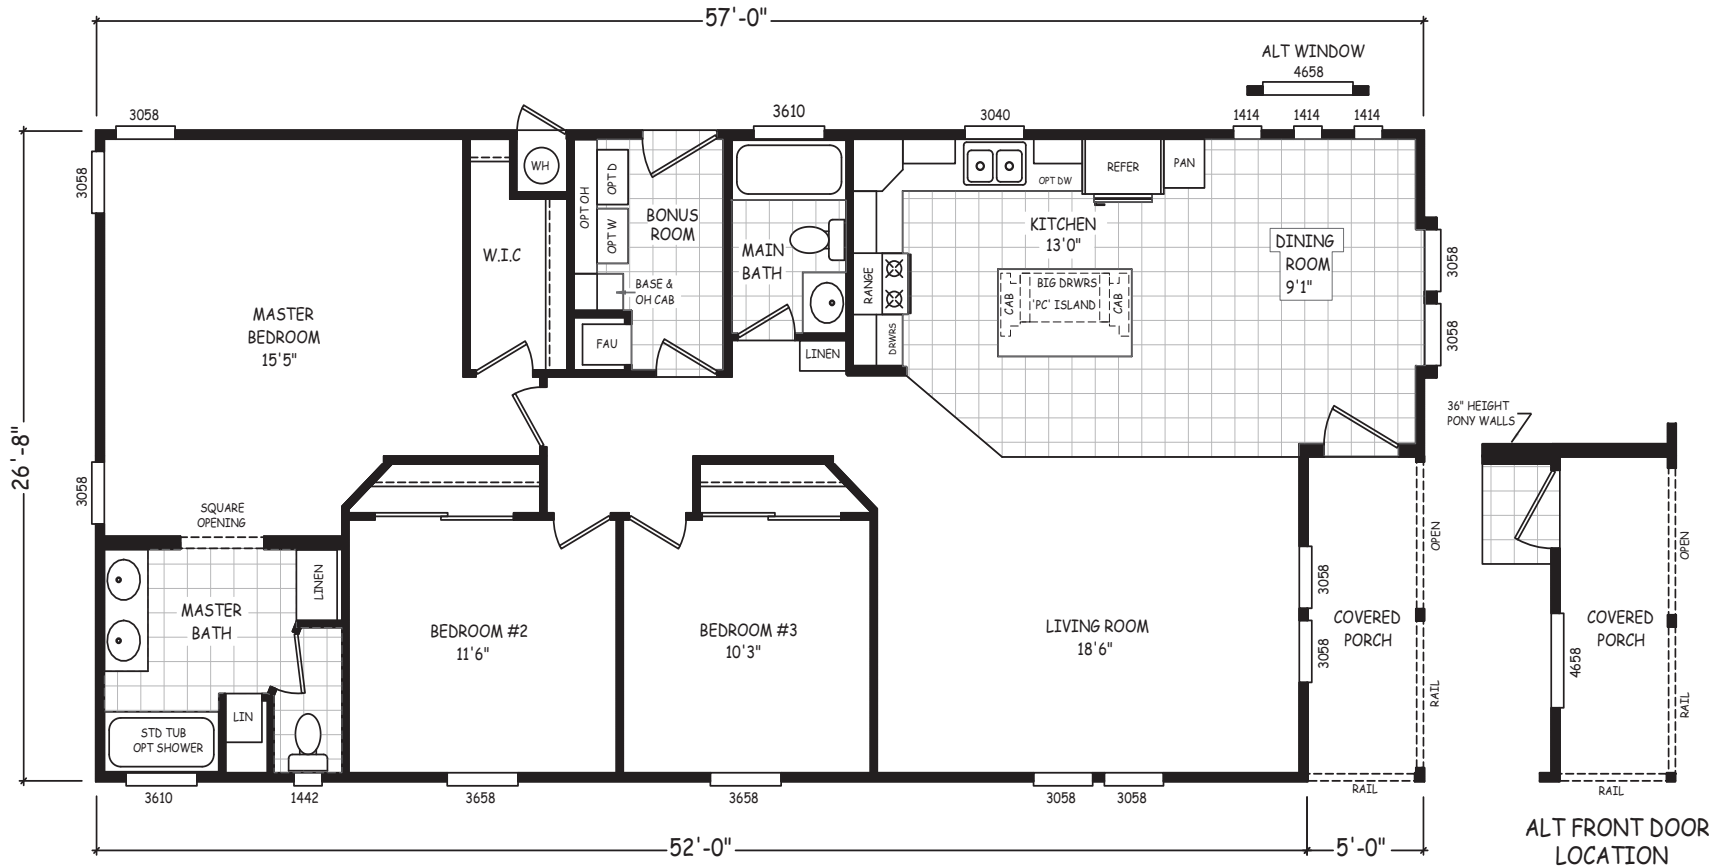

Cienega

Sedona Ridge Series

1,520 SQ. FT. (Approximate) 3 Bedroom, 2 Bath

Last Updated: 12-15-20

FACTORY SELECT HOMES
 4455 N. Stockton Hill Rd.
 Kingman, AZ 86409

FactorySelectMH.com | 1-800-965-3641

IMPORTANT: Alta Cima Corp reserves the right to modify, cancel or substitute products or features of this event at any time without prior notice or obligation. Pictures and other promotional materials are representative and may depict or contain floor plans, square footages, elevations, options, upgrades, extra design features, decorations, floor coverings, specialty light fixtures, custom paint and wall coverings, window treatments, landscaping, sound and alarm systems, furnishings, appliances, and other designer/decorator features and amenities that are not included as part of the home and/or may not be available at all locations. Home, pricing and community information is subject to change, and homes to prior sale, at any time without notice or obligation. ©2020 Alta Cima Corp. All rights reserved.