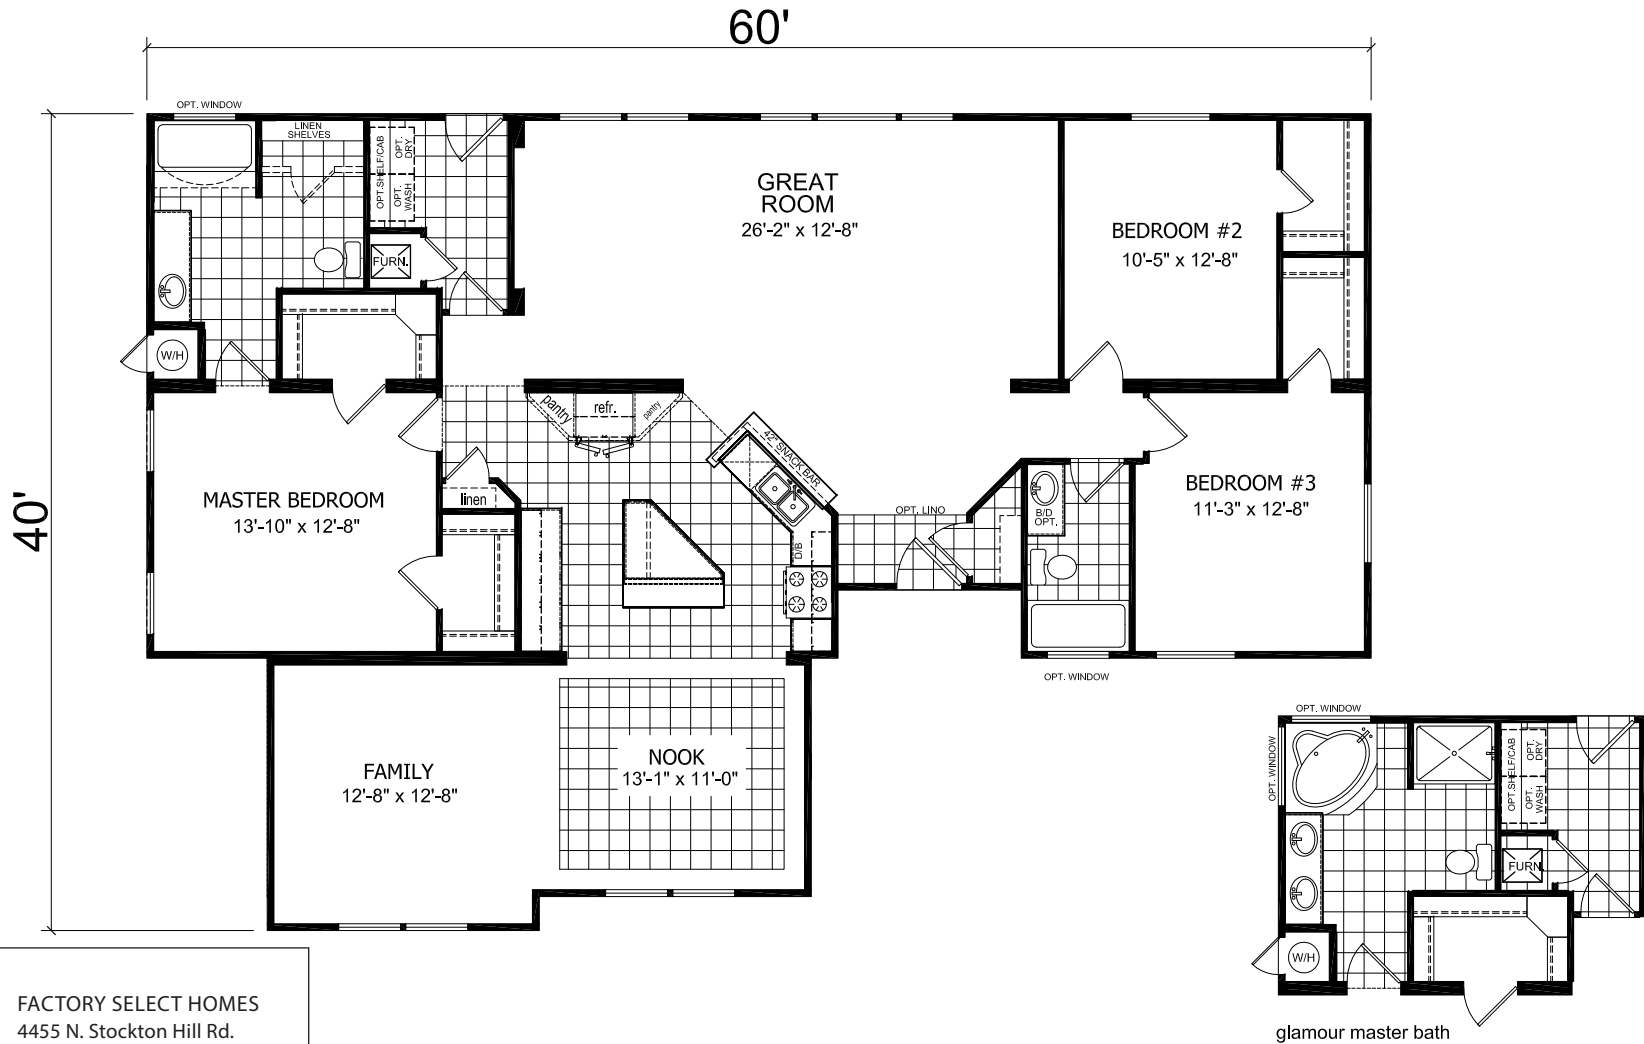

Cottage Meadow

Creekside Manor Series

1,904 SQ. FT. (Approximate) 3 Bedrooms, 2 Baths

Last Updated: 10-14-20

FACTORY SELECT HOMES
4455 N. Stockton Hill Rd.
Kingman, AZ 86409

FactorySelectMH.com | 1-800-965-3641