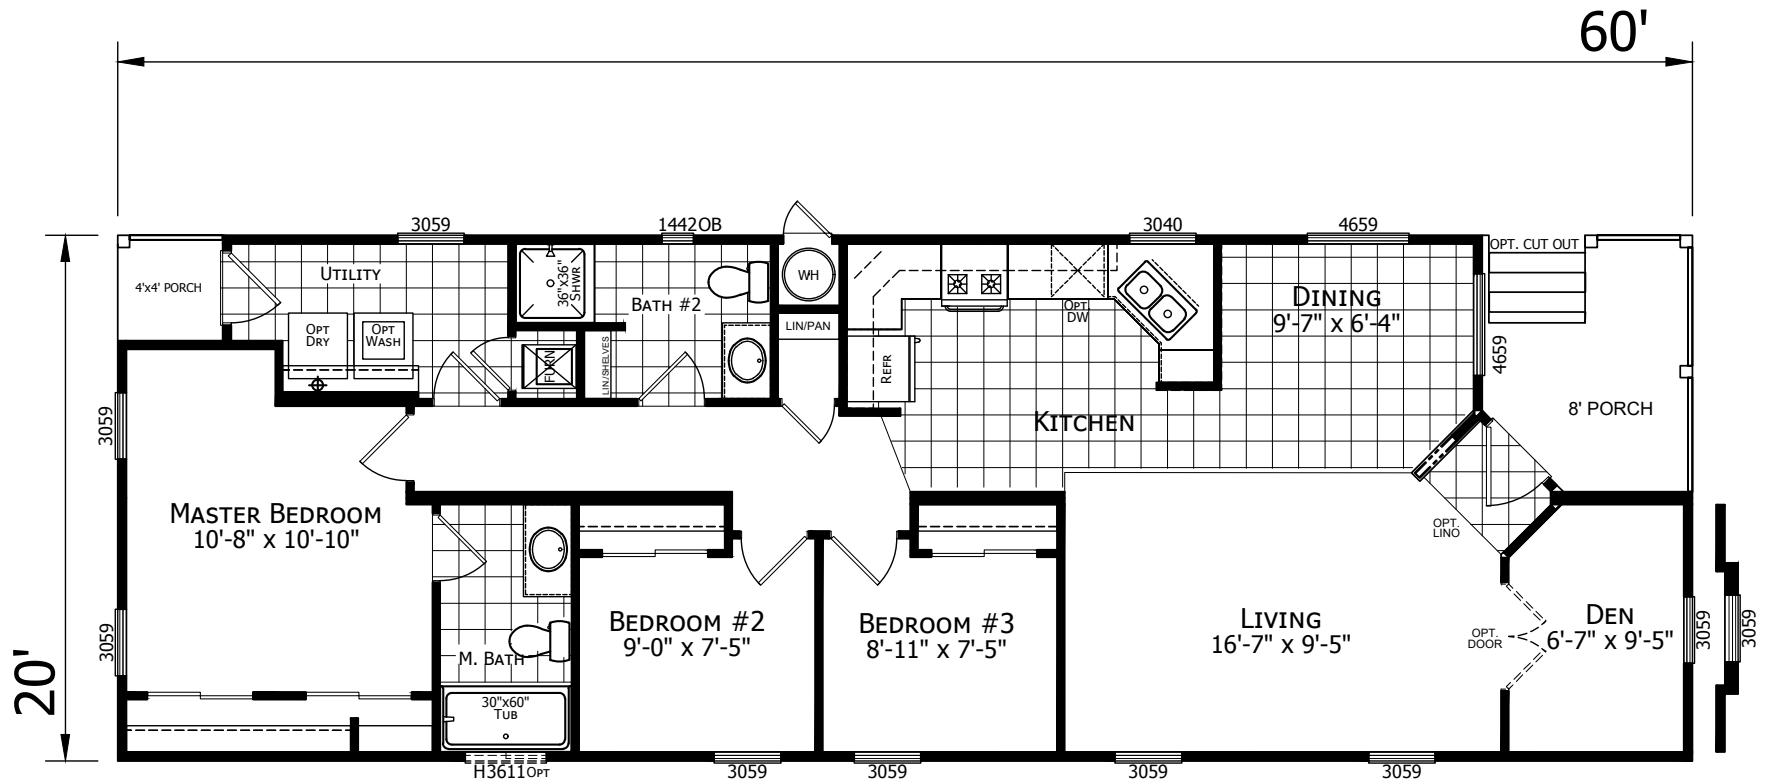

# Decoto

Creekside Manor Series

1,196 SQ. FT. (Approximate) 3 Bedrooms, 2 Baths

Last Updated: 10-13-20

FACTORY SELECT HOMES  
4455 N. Stockton Hill Rd.  
Kingman, AZ 86409

FactorySelectMH.com | 1-800-965-3641