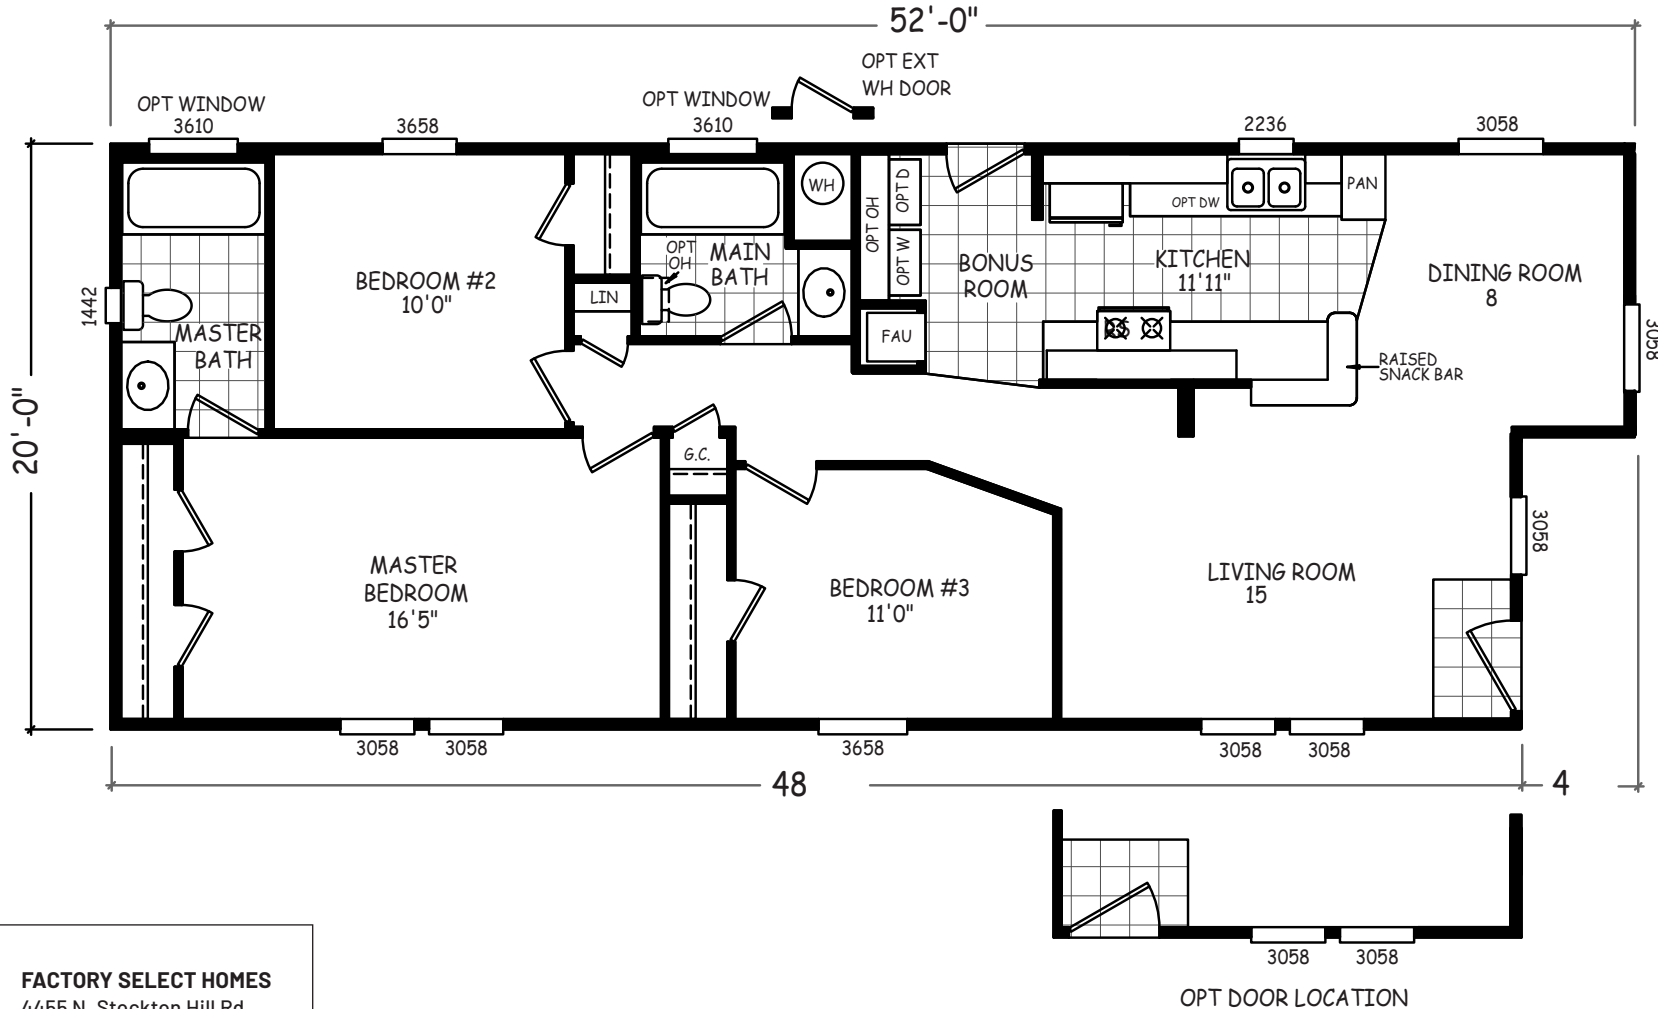

Diamond Spur

GS Series

1,000 SQ. FT. (Approximate) 3 Bedrooms, 2 Baths

Last Updated: 11-9-20

FACTORY SELECT HOMES
 4455 N. Stockton Hill Rd.
 Kingman, AZ 86409

FactorySelectMH.com | 1-800-965-3641

IMPORTANT: Alta Cima Corp reserves the right to modify, cancel or substitute products or features of this event at any time without prior notice or obligation. Pictures and other promotional materials are representative and may depict or contain floor plans, square footages, elevations, options, upgrades, extra design features, decorations, floor coverings, specialty light fixtures, custom paint and wall coverings, window treatments, landscaping, sound and alarm systems, furnishings, appliances, and other designer/decorator features and amenities that are not included as part of the home and/or may not be available at all locations. Home, pricing and community information is subject to change, and homes to prior sale, at any time without notice or obligation. ©2020 Alta Cima Corp. All rights reserved.