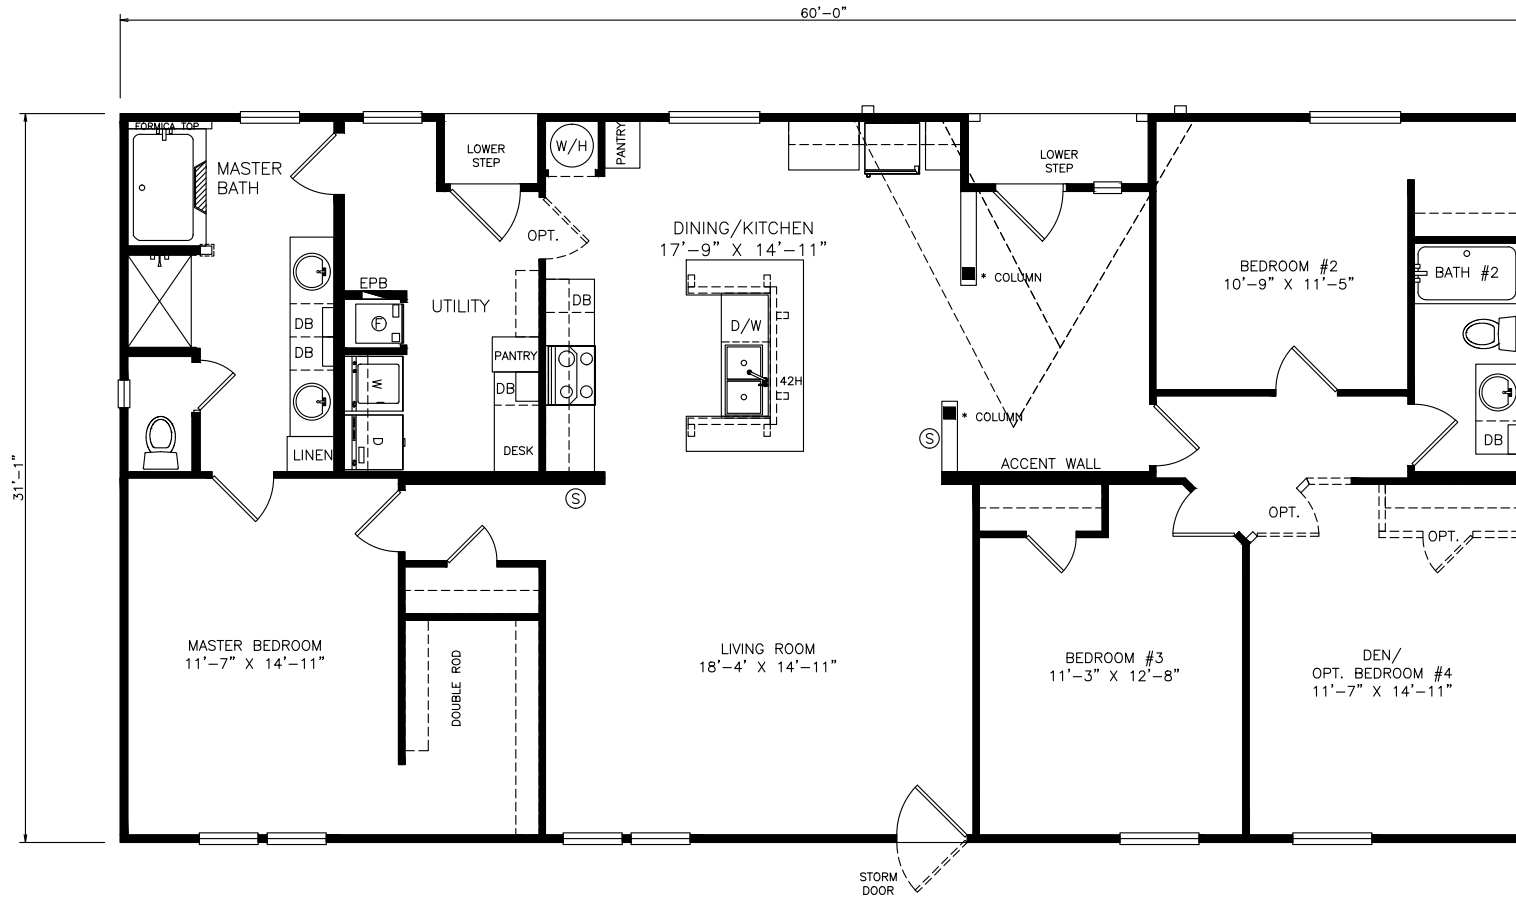

# Dolan

Classic Series - Multi Section

1,865 SQ. FT. (Approximate) 3 Bedrooms, 2 Baths

Last Updated: 6-25-21

**FACTORY SELECT HOMES**  
 4455 N. Stockton Hill Rd.  
 Kingman, AZ 86409

**FactorySelectMH.com | 1-800-965-3641**