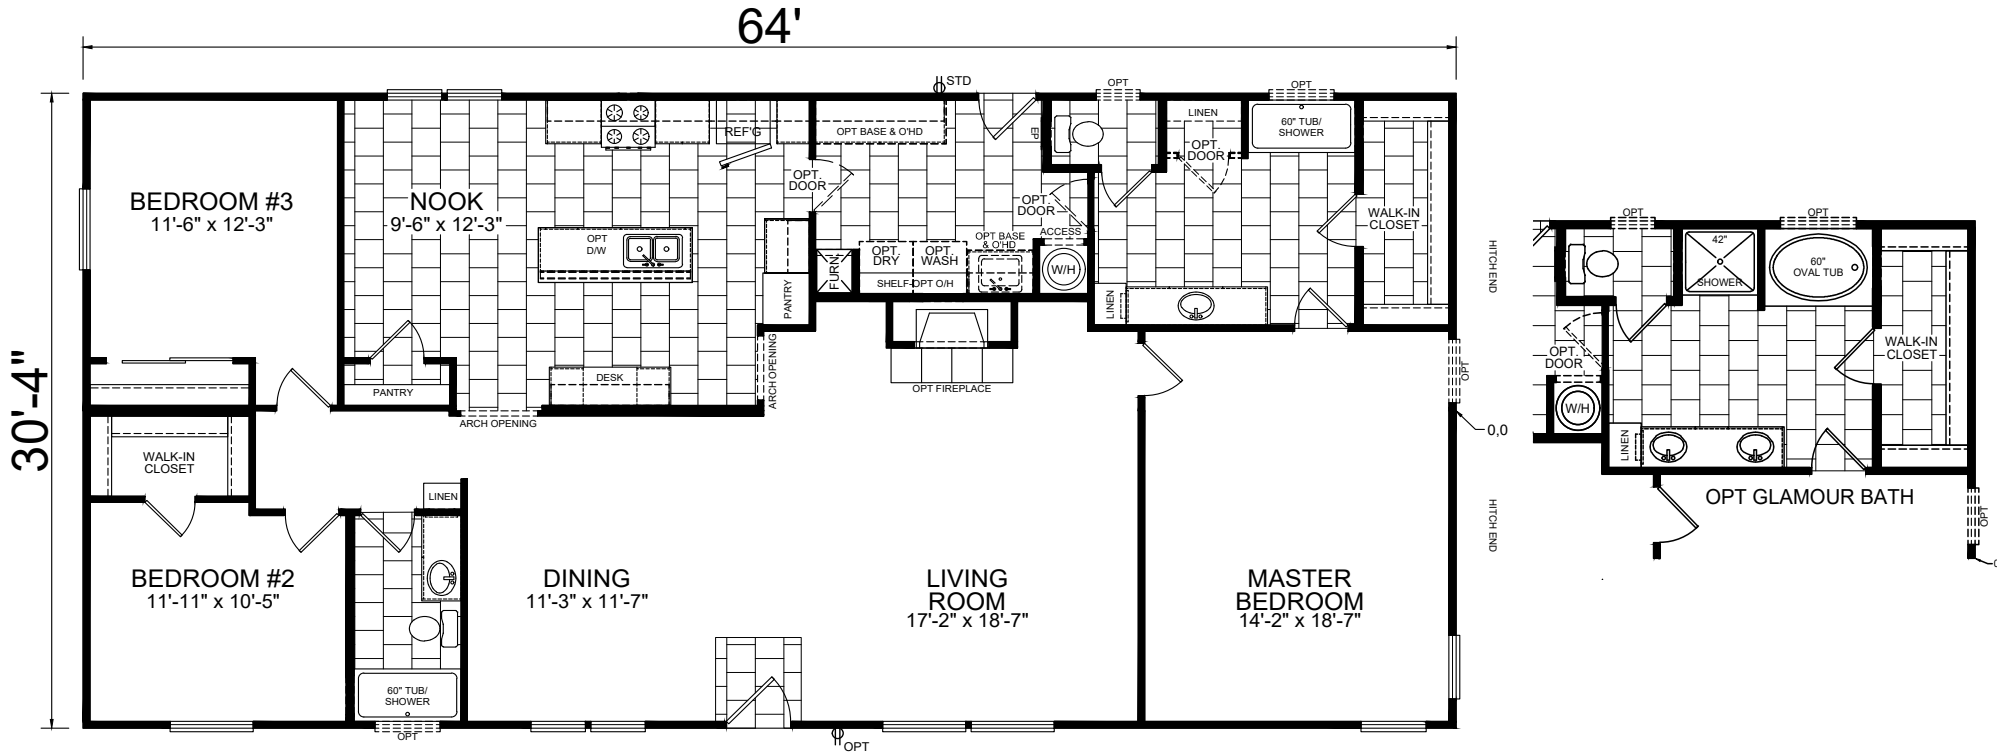

Eckington

American Freedom Series

1,941 SQ. FT. (Approximate) 3 Bedroom, 2 Bath

Last Updated: 11-4-20

FACTORY SELECT HOMES
4455 N. Stockton Hill Rd.
Kingman, AZ 86409

FactorySelectMH.com | 1-800-965-3641

IMPORTANT: Alta Cima Corp reserves the right to modify, cancel or substitute products or features of this event at any time without prior notice or obligation. Pictures and other promotional materials are representative and may depict or contain floor plans, square footages, elevations, options, upgrades, extra design features, decorations, floor coverings, specialty light fixtures, custom paint and wall coverings, window treatments, landscaping, sound and alarm systems, furnishings, appliances, and other designer/decorator features and amenities that are not included as part of the home and/or may not be available at all locations. Home, pricing and community information is subject to change, and homes to prior sale, at any time without notice or obligation. ©2020 Alta Cima Corp. All rights reserved.