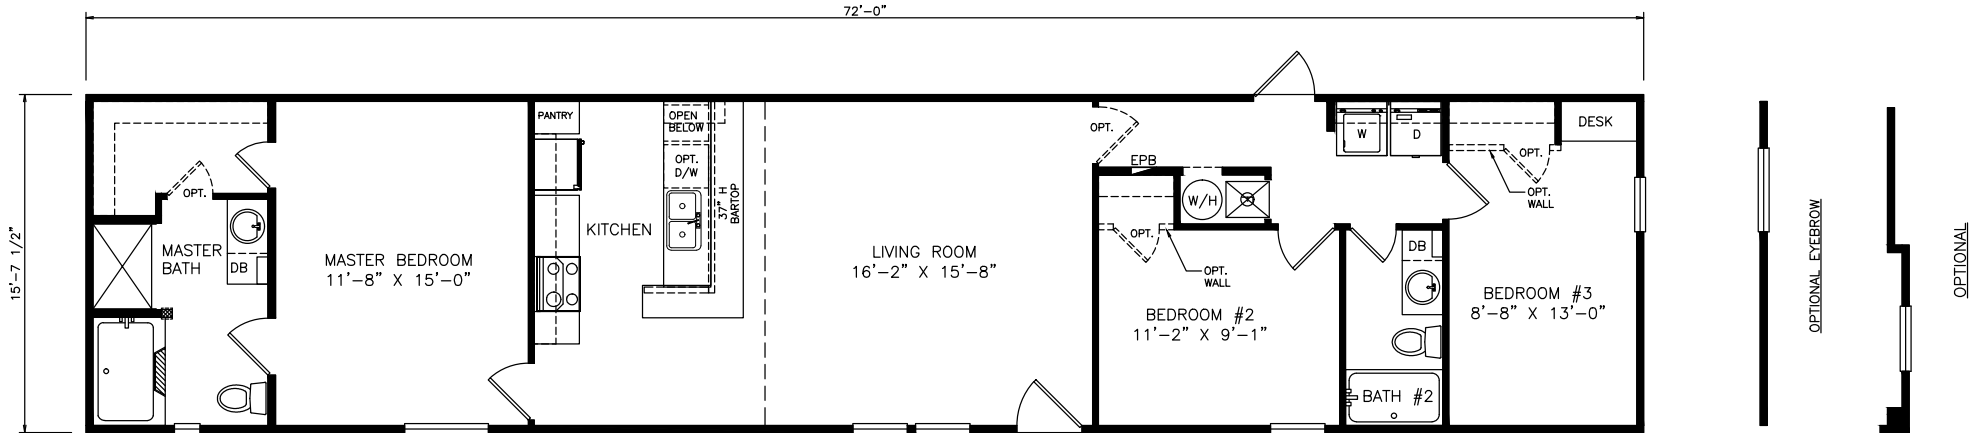

Egnar

Classic Series - Single Section

1,125 SQ. FT. (Approximate) 3 Bedrooms, 2 Baths

Last Updated: 6-24-21

FACTORY SELECT HOMES
 4455 N. Stockton Hill Rd.
 Kingman, AZ 86409

FactorySelectMH.com | 1-800-965-3641