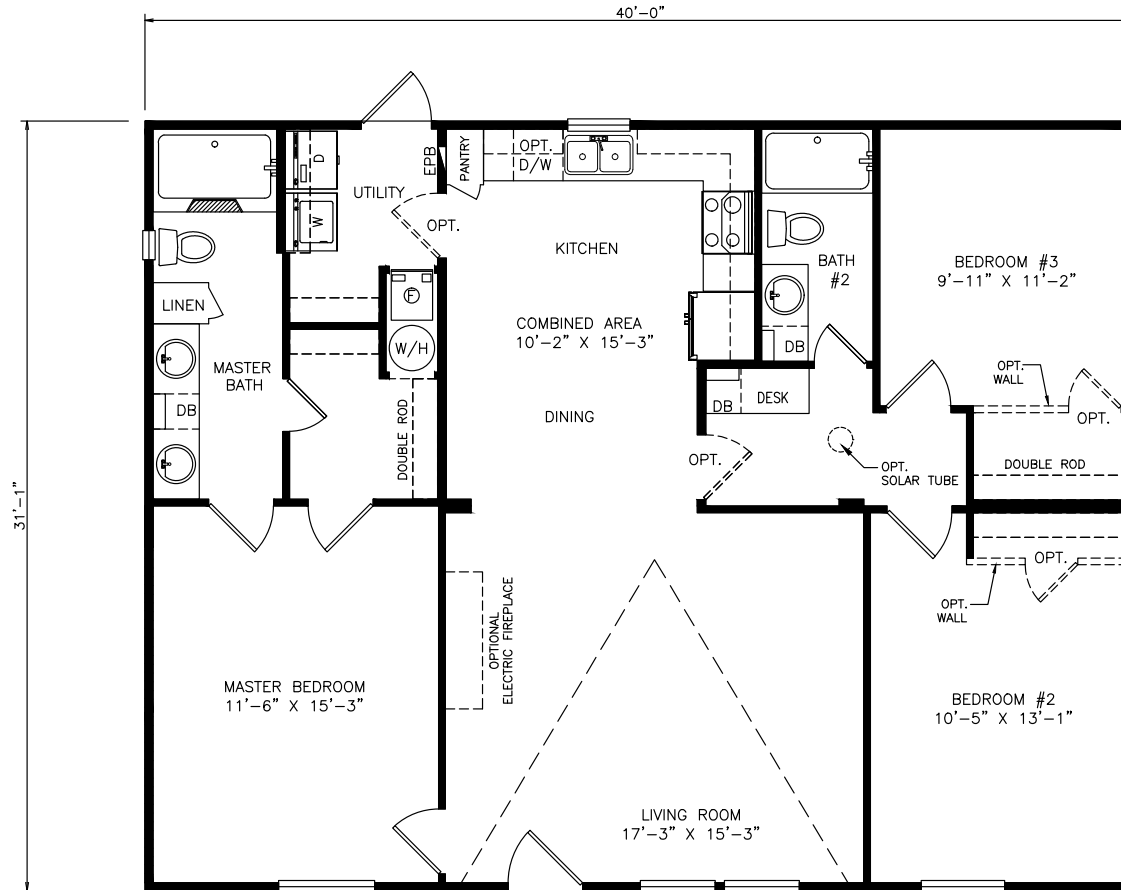

Enduro

Select Series - Multi Section

1,248 SQ. FT. (Approximate) 3 Bedrooms, 2 Baths

Last Updated: 6-28-21

FACTORY SELECT HOMES
 4455 N. Stockton Hill Rd.
 Kingman, AZ 86409

FactorySelectMH.com | 1-800-965-3641