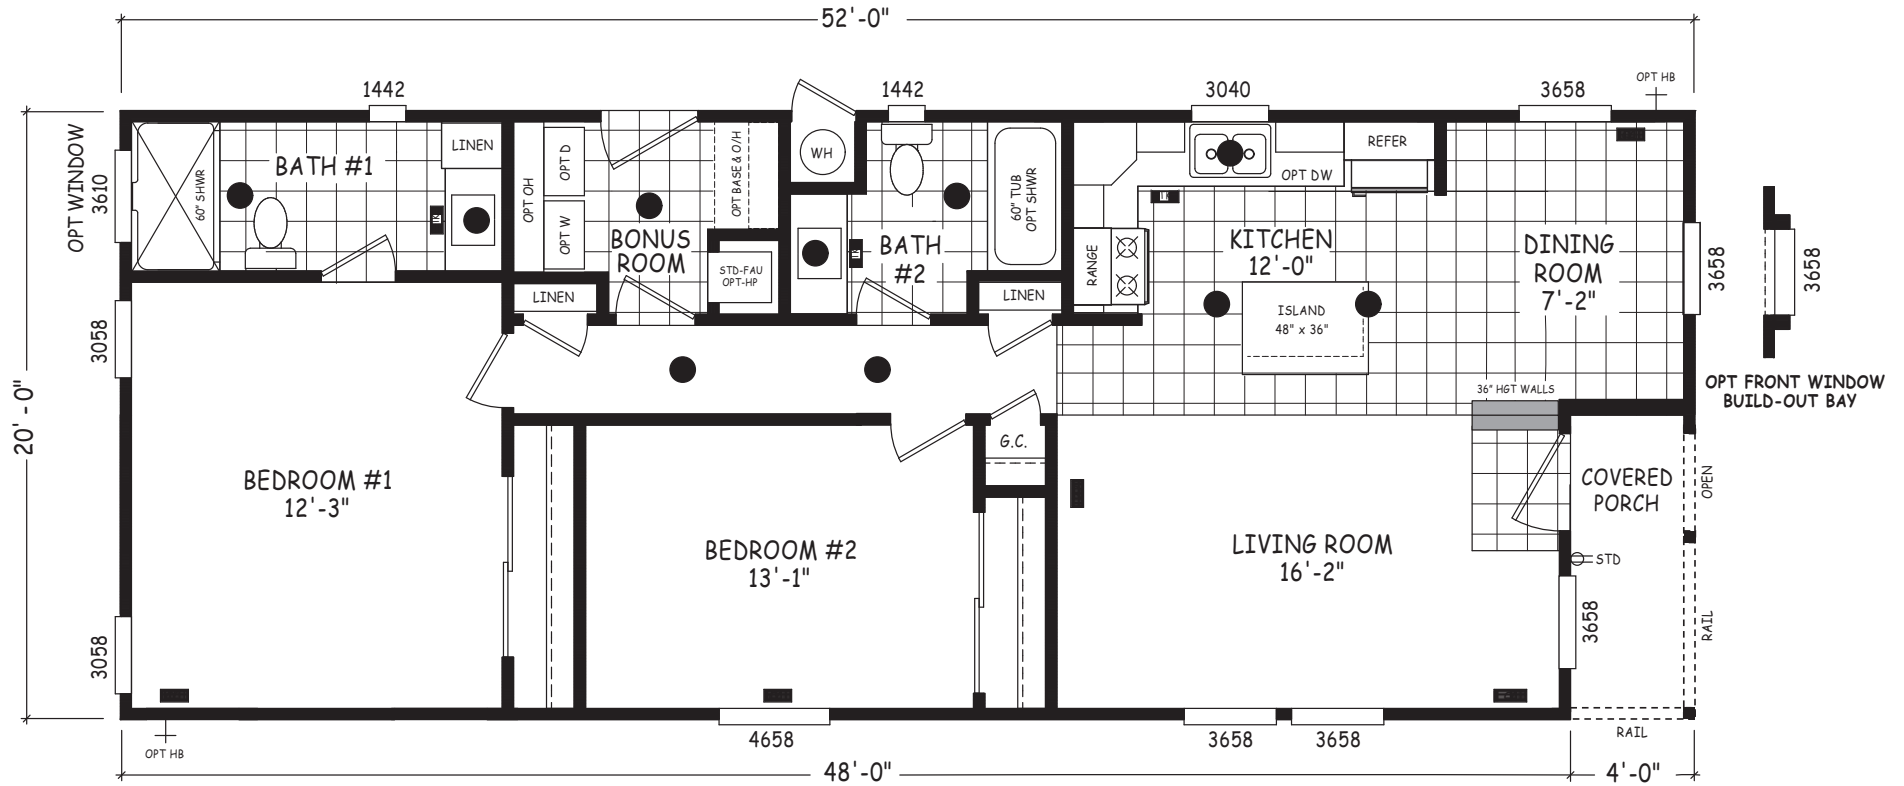

Ensenada

Edge Series

1,040 SQ. FT. (Approximate) 2 Bedroom, 2 Bath

Last Updated: 5-21-24

FACTORY SELECT HOMES

4455 N. Stockton Hill Rd.
Kingman, AZ 86409

FactorySelectMH.com | 1-800-965-3641

IMPORTANT: Alta Cima Corp reserves the right to modify, cancel or substitute products or features of this event at any time without prior notice or obligation. Pictures and other promotional materials are representative and may depict or contain floor plans, square footages, elevations, options, upgrades, extra design features, decorations, floor coverings, specialty light fixtures, custom paint and wall coverings, window treatments, landscaping, sound and alarm systems, furnishings, appliances, and other designer/decorator features and amenities that are not included as part of the home and/or may not be available at all locations. Home, pricing and community information is subject to change, and homes to prior sale, at any time without notice or obligation. ©2020 Alta Cima Corp. All rights reserved.