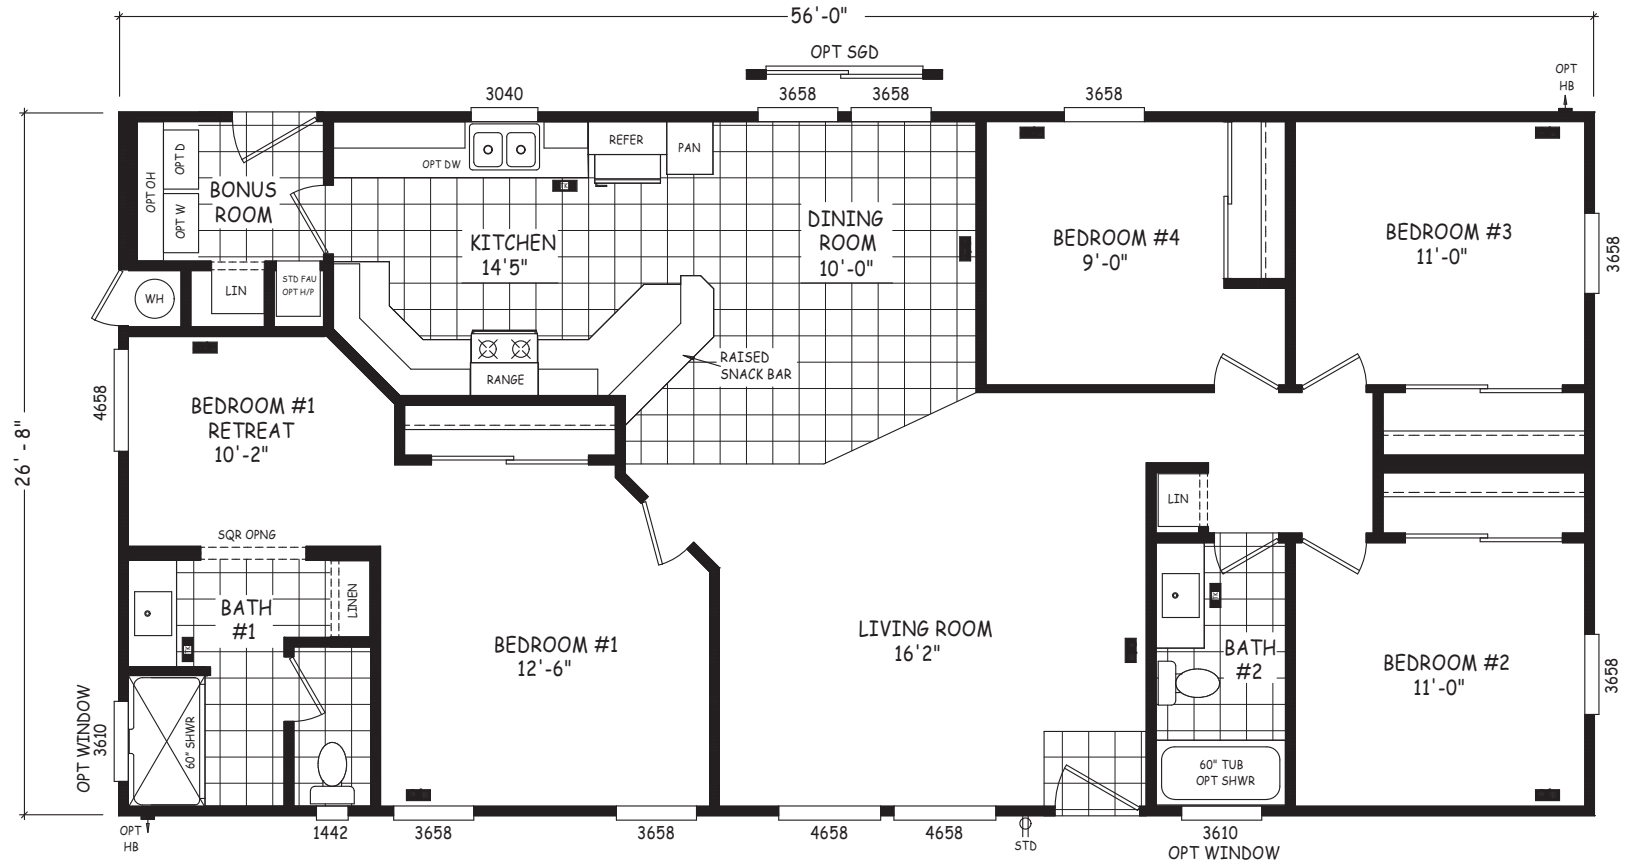

Finnegan

Edge Series

1,494 SQ. FT. (Approximate) 4 Bedroom, 2 Bath

Last Updated: 10-24-22

FACTORY SELECT HOMES

4455 N. Stockton Hill Rd.
Kingman, AZ 86409

FactorySelectMH.com | 1-800-965-3641

IMPORTANT: Alta Cima Corp reserves the right to modify, cancel or substitute products or features of this event at any time without prior notice or obligation. Pictures and other promotional materials are representative and may depict or contain floor plans, square footages, elevations, options, upgrades, extra design features, decorations, floor coverings, specialty light fixtures, custom paint and wall coverings, window treatments, landscaping, sound and alarm systems, furnishings, appliances, and other designer/decorator features and amenities that are not included as part of the home and/or may not be available at all locations. Home, pricing and community information is subject to change, and homes to prior sale, at any time without notice or obligation. ©2020 Alta Cima Corp. All rights reserved.