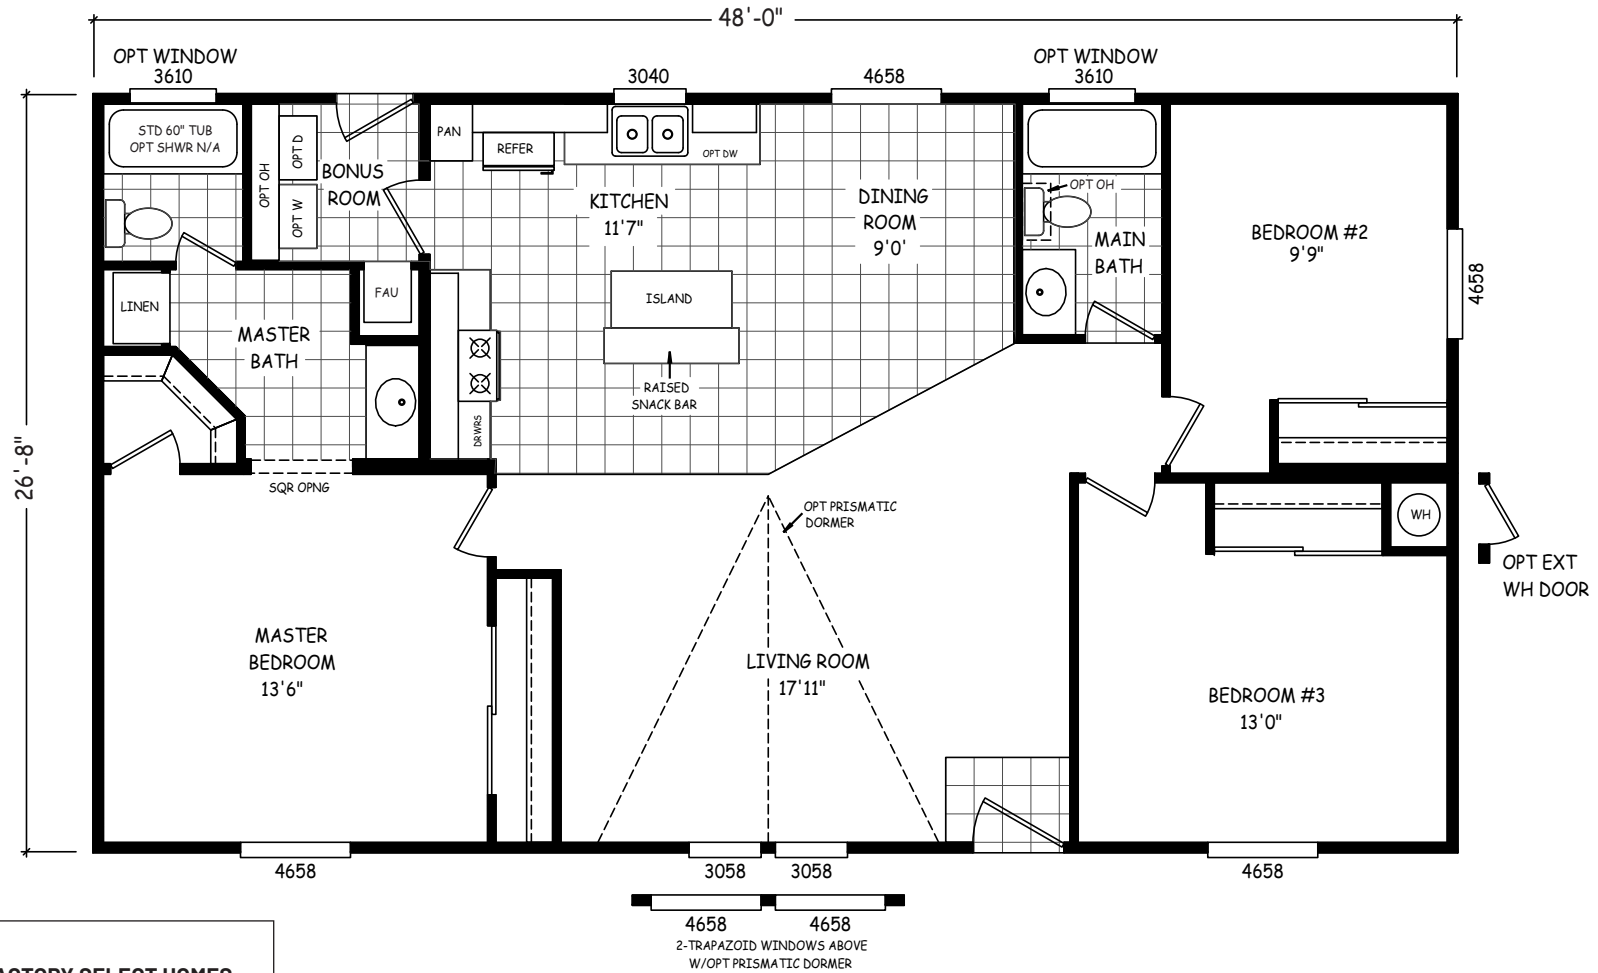

# Galewood

Landmark Series

1,280 SQ. FT. (Approximate) 3 Bedrooms, 2 Baths

Last Updated: 12-14-20

**FACTORY SELECT HOMES**  
4455 N. Stockton Hill Rd.  
Kingman, AZ 86409

**FactorySelectMH.com | 1-800-965-3641**