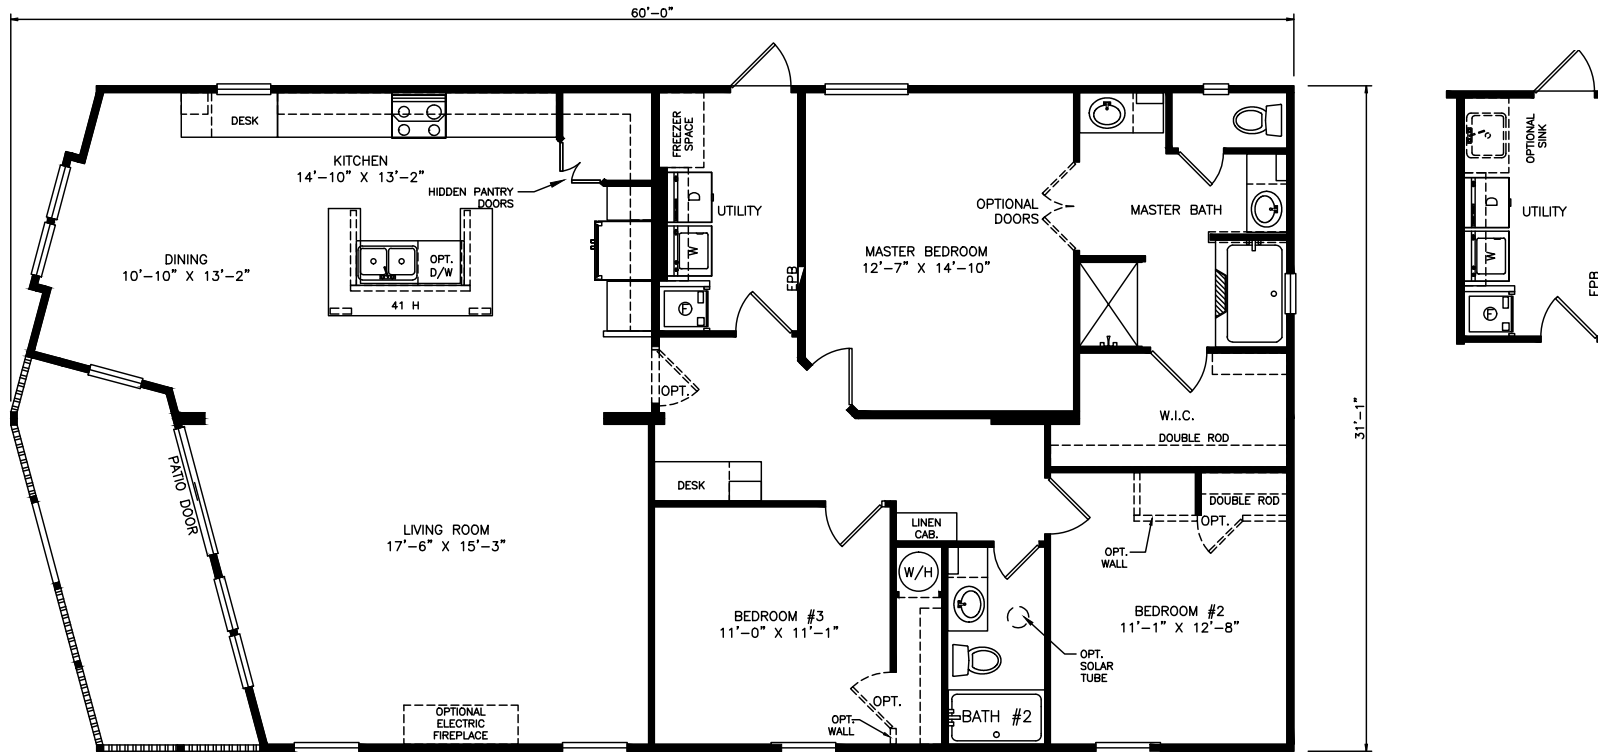

Gifford

Heritage Series - Multi Section

1,678 SQ. FT. (Approximate) 3 Bedrooms, 2 Baths

Last Updated: 6-29-21

FACTORY SELECT HOMES

4455 N. Stockton Hill Rd.
Kingman, AZ 86409

FactorySelectMH.com | 1-800-965-3641