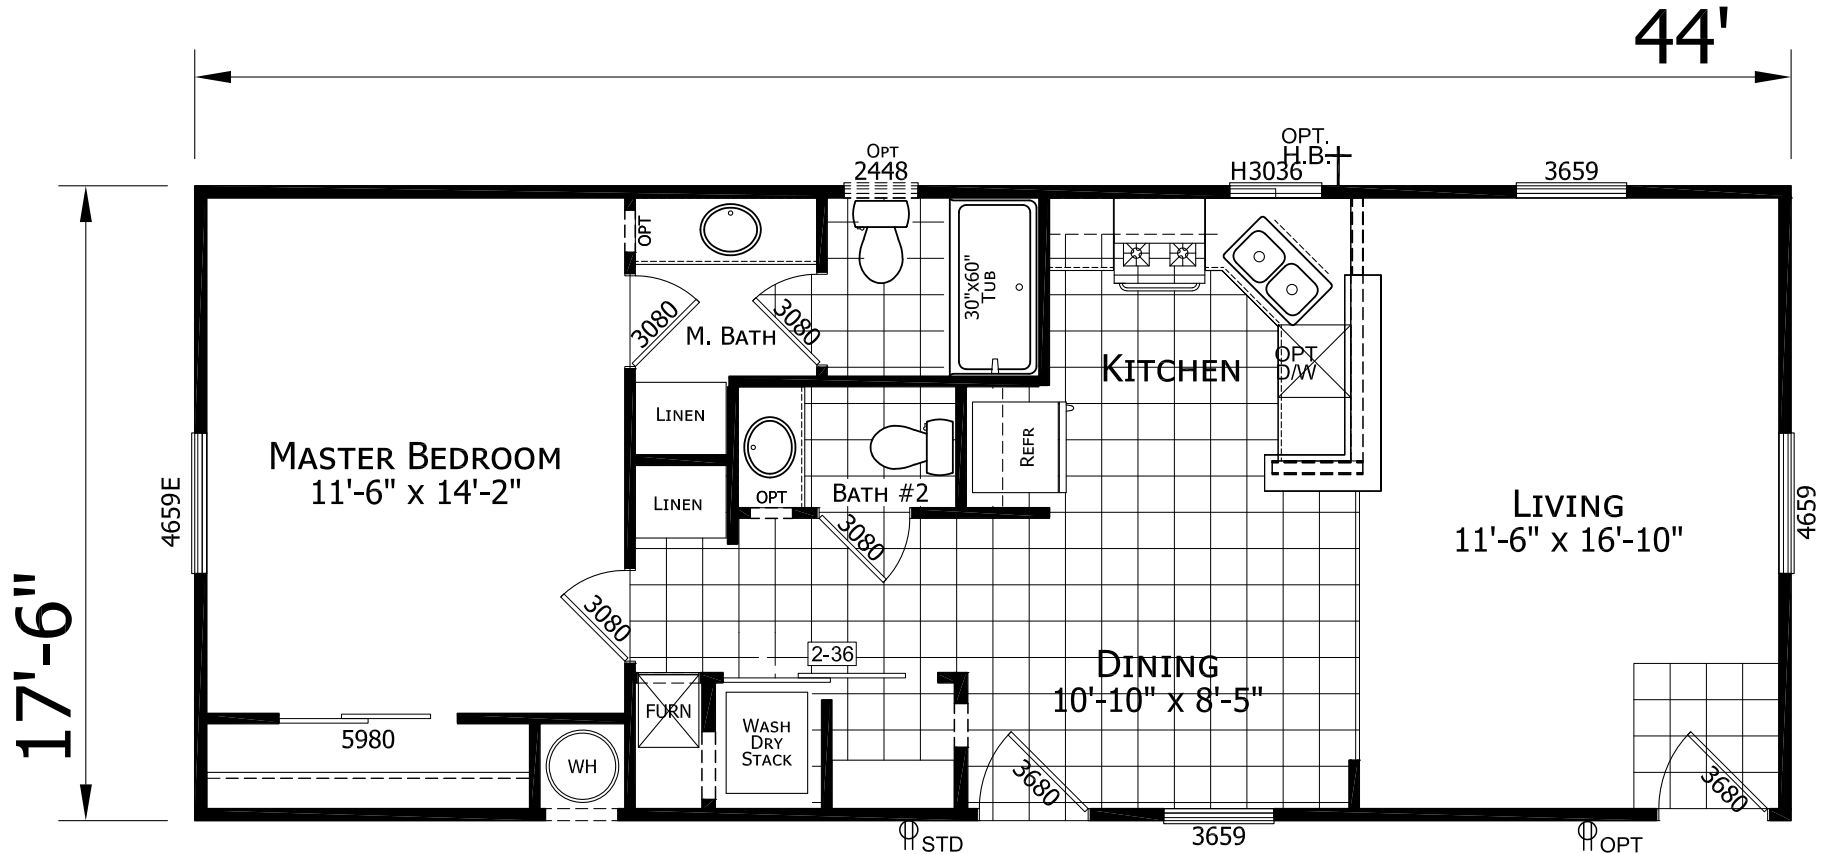

Glen Ridge

Sunrise Series

763 SQ. FT. (Approximate) 1 Bedroom, 1.5 Baths

Last Updated: 1-31-23

FACTORY SELECT HOMES

4455 N. Stockton Hill Rd.
Kingman, AZ 86409

FactorySelectMH.com | 1-800-965-3641

IMPORTANT: Alta Cima Corp reserves the right to modify, cancel or substitute products or features of this event at any time without prior notice or obligation. Pictures and other promotional materials are representative and may depict or contain floor plans, square footages, elevations, options, upgrades, extra design features, decorations, floor coverings, specialty light fixtures, custom paint and wall coverings, window treatments, landscaping, sound and alarm systems, furnishings, appliances, and other designer/decorator features and amenities that are not included as part of the home and/or may not be available at all locations. Home, pricing and community information is subject to change, and homes to prior sale, at any time without notice or obligation. ©2020 Alta Cima Corp. All rights reserved.