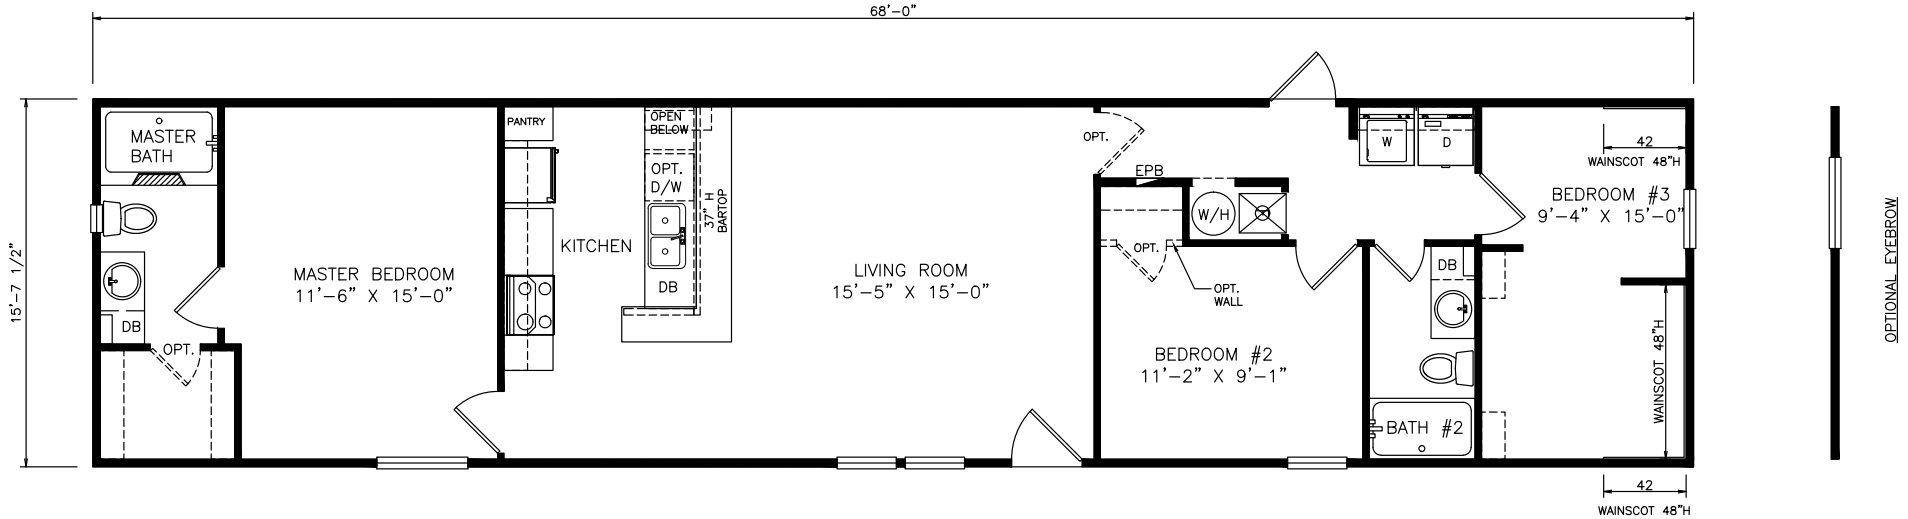

# Glenn

Heritage Series - Single Section

1,068 SQ. FT. (Approximate) 3 Bedrooms, 2 Baths

Last Updated: 6-28-21

**FACTORY SELECT HOMES**  
 4455 N. Stockton Hill Rd.  
 Kingman, AZ 86409

**FactorySelectMH.com | 1-800-965-3641**