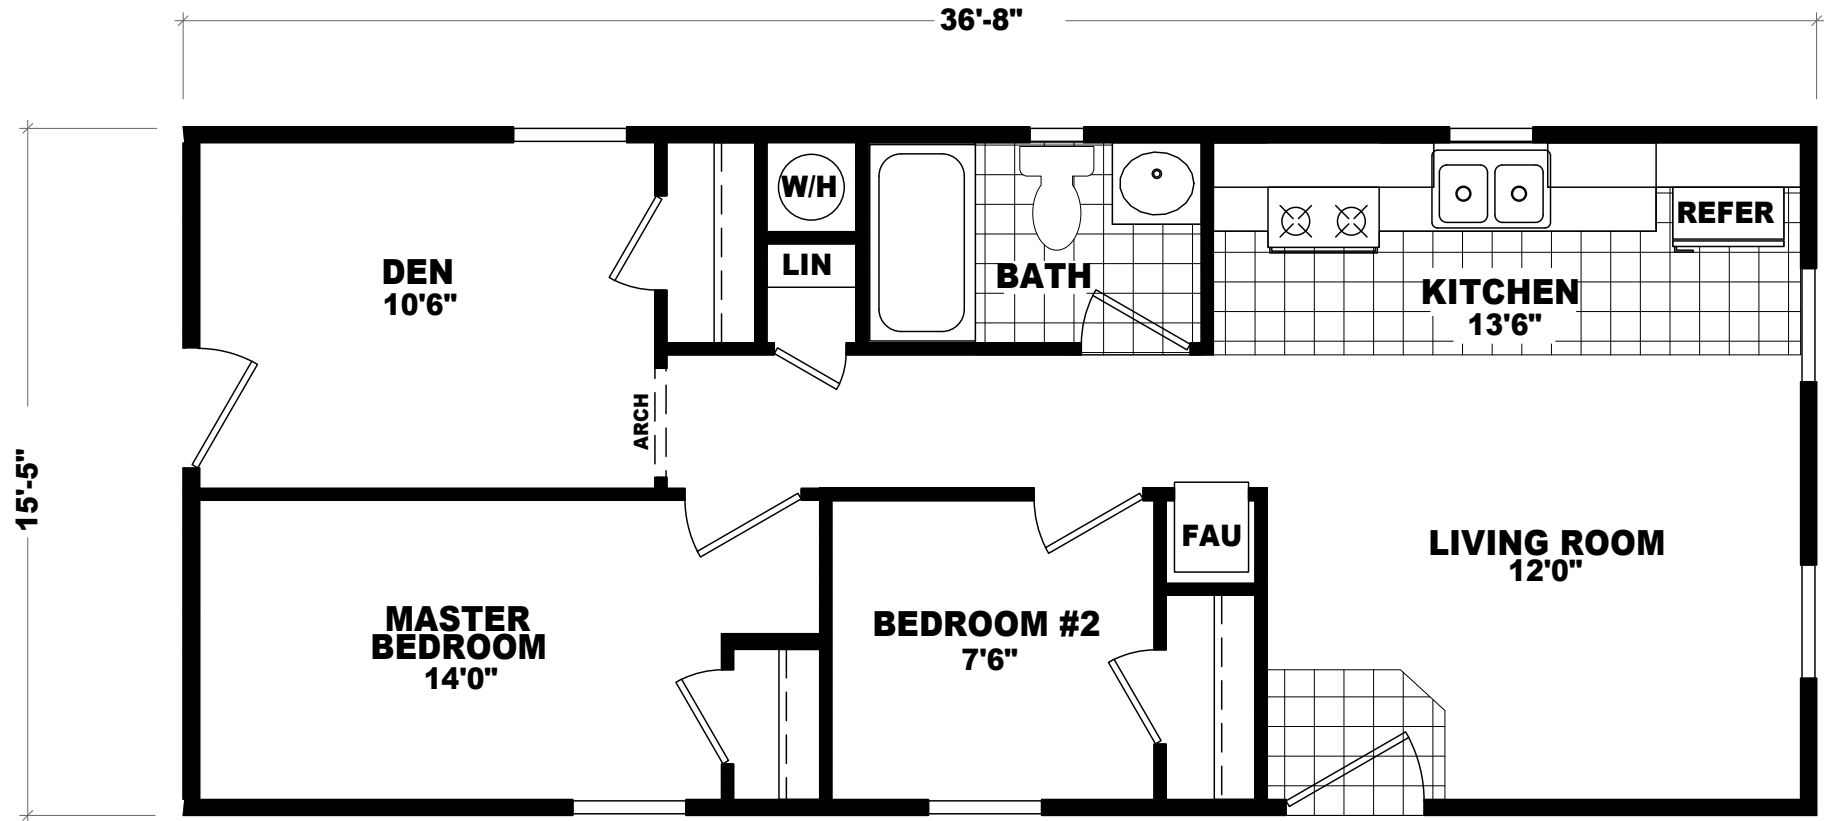

Gulley

GS Series

565 SQ. FT. (Approximate) 2 Bedrooms, 1 Bath

Last Updated: 12-15-20

FACTORY SELECT HOMES

4455 N. Stockton Hill Rd.
Kingman, AZ 86409

FactorySelectMH.com | 1-800-965-3641

IMPORTANT: Alta Cima Corp reserves the right to modify, cancel or substitute products or features of this event at any time without prior notice or obligation. Pictures and other promotional materials are representative and may depict or contain floor plans, square footages, elevations, options, upgrades, extra design features, decorations, floor coverings, specialty light fixtures, custom paint and wall coverings, window treatments, landscaping, sound and alarm systems, furnishings, appliances, and other designer/decorator features and amenities that are not included as part of the home and/or may not be available at all locations. Home, pricing and community information is subject to change, and homes to prior sale, at any time without notice or obligation. ©2020 Alta Cima Corp. All rights reserved.