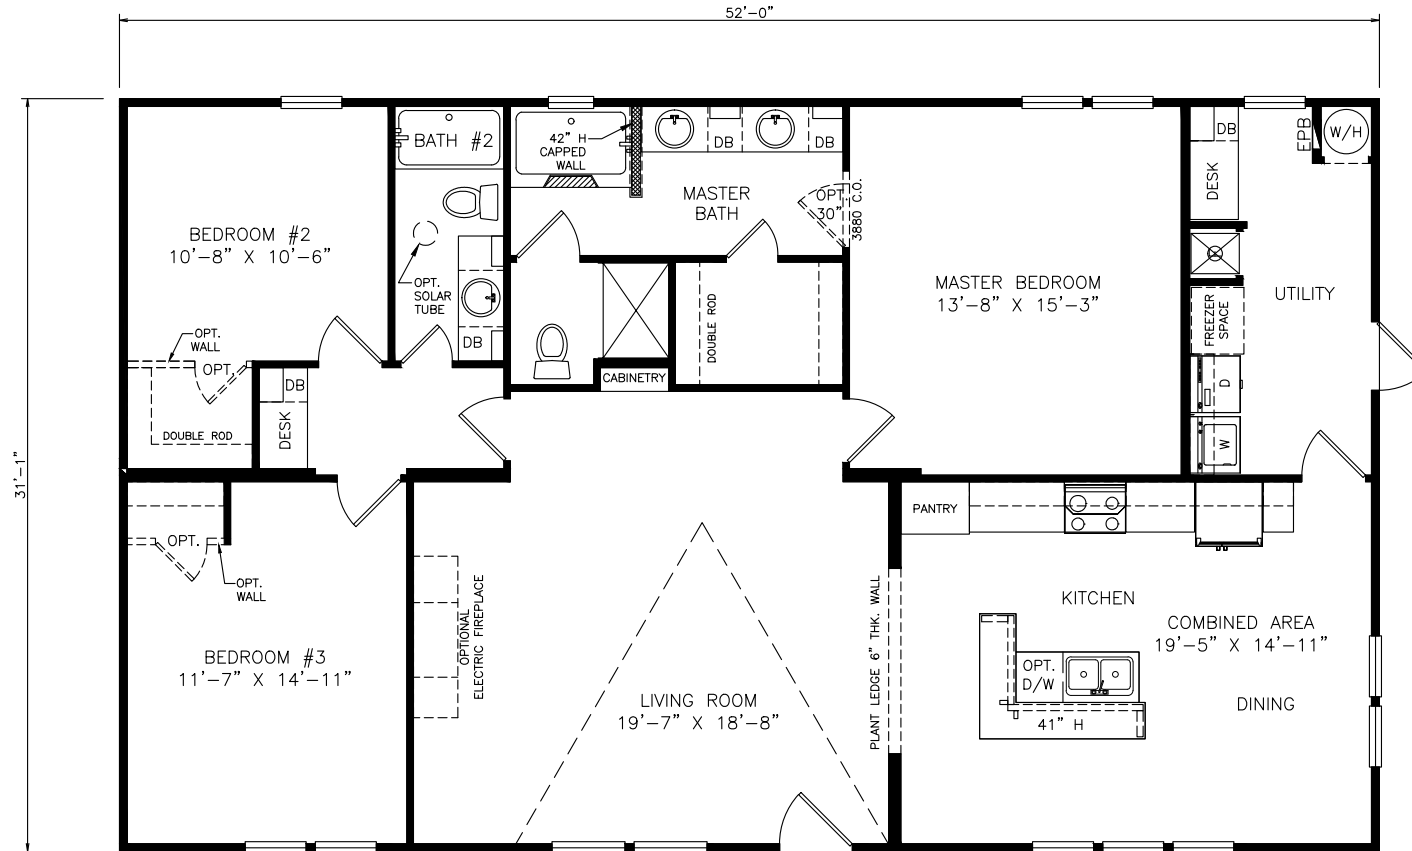

Hames

Heritage Series - Multi Section

1,622 SQ. FT. (Approximate) 3 Bedrooms, 2 Baths

Last Updated: 6-29-21

FACTORY SELECT HOMES

4455 N. Stockton Hill Rd.
Kingman, AZ 86409

FactorySelectMH.com | 1-800-965-3641