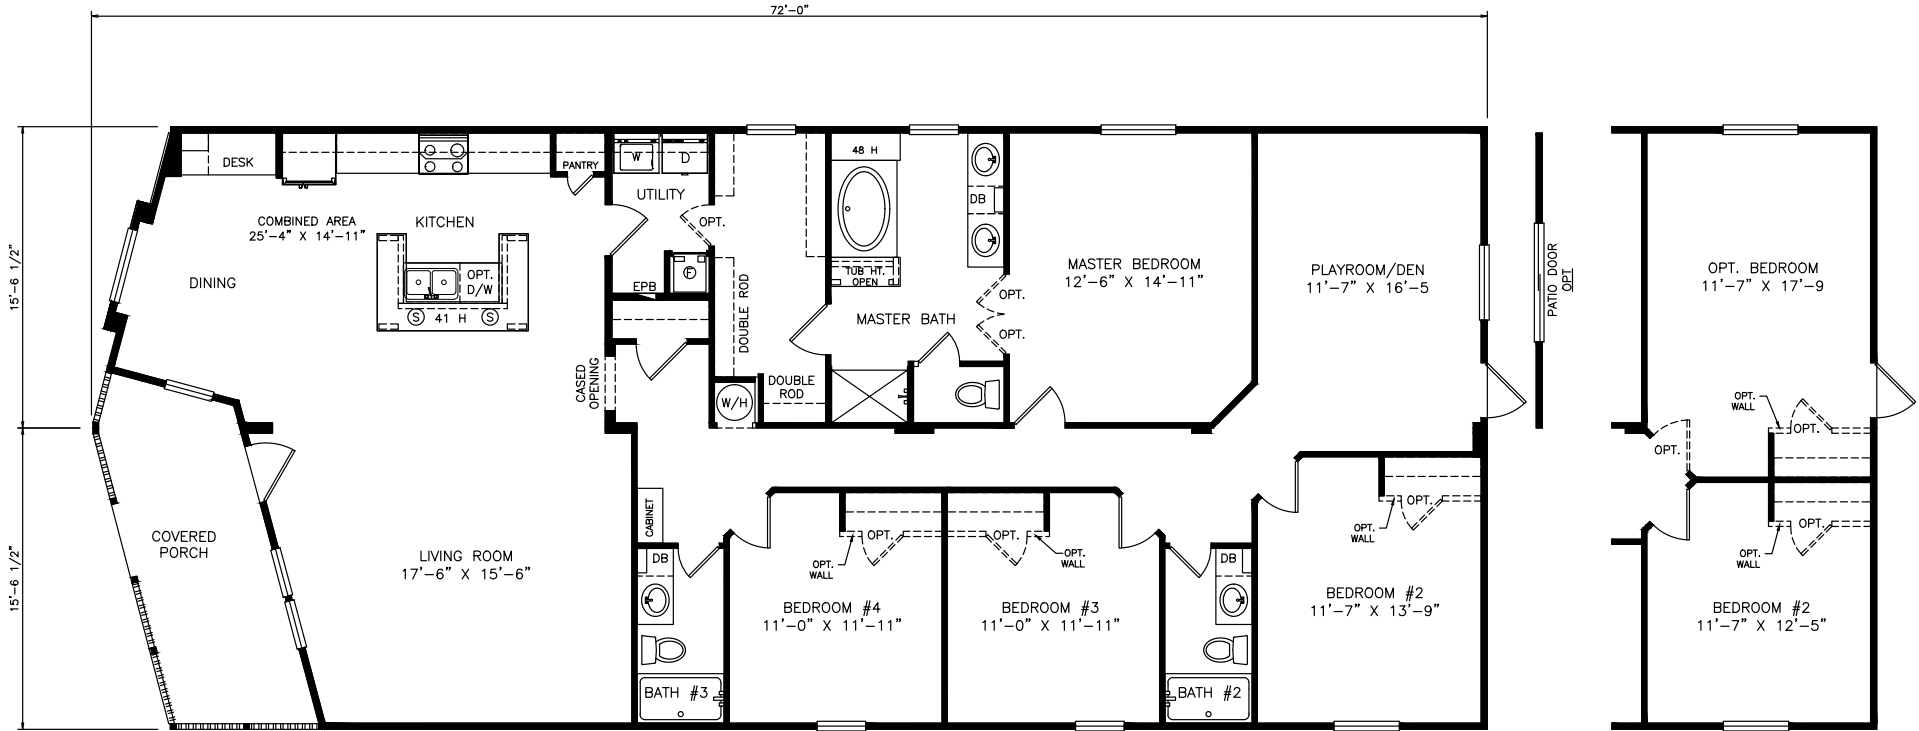

Hamlin

Heritage Series - Multi Section

2,051 SQ. FT. (Approximate) 4 Bedrooms, 3 Baths

Last Updated: 6-29-21

FACTORY SELECT HOMES

4455 N. Stockton Hill Rd.
Kingman, AZ 86409

FactorySelectMH.com | 1-800-965-3641