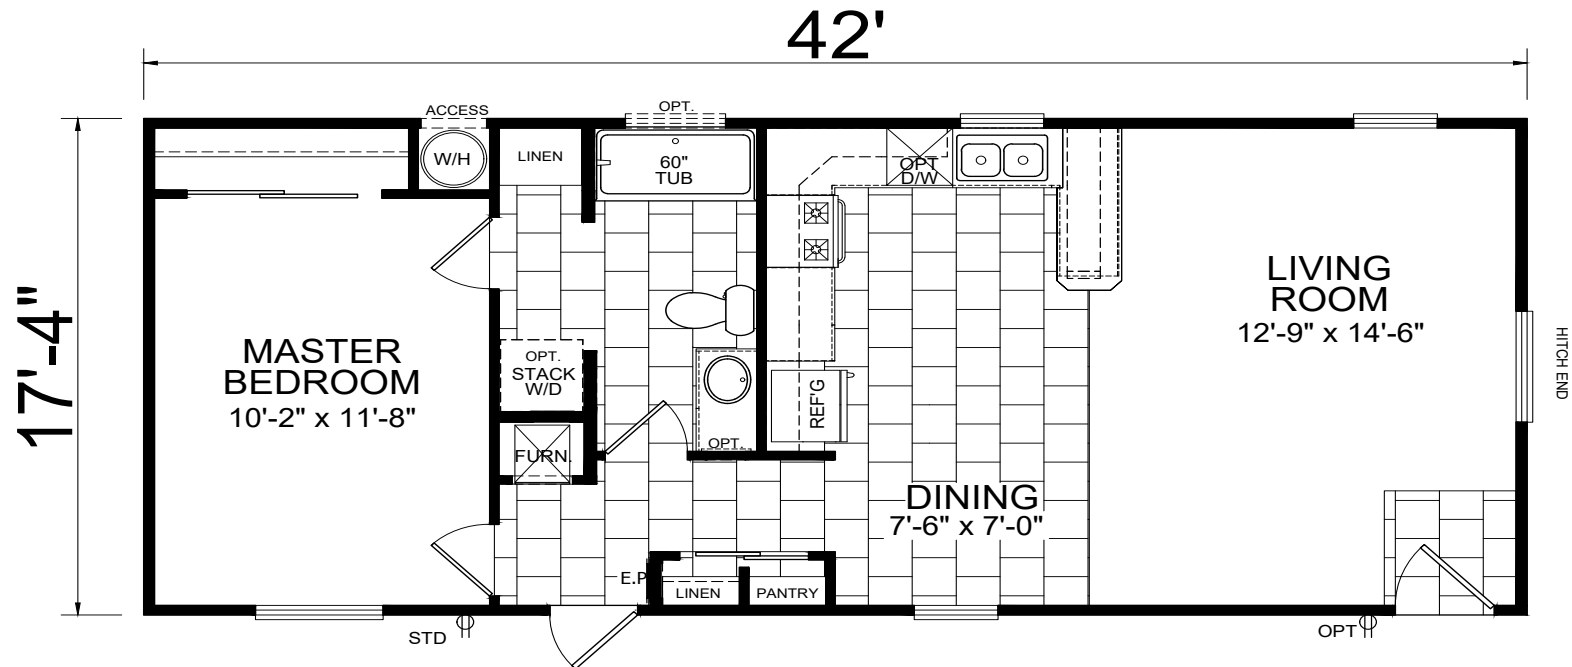

Havenhill

Sunrise Series

728 SQ. FT. (Approximate) 1 Bedroom, 1 Bath

Last Updated: 11-5-20

FACTORY SELECT HOMES

4455 N. Stockton Hill Rd.
Kingman, AZ 86409

FactorySelectMH.com | 1-800-965-3641

IMPORTANT: Alta Cima Corp reserves the right to modify, cancel or substitute products or features of this event at any time without prior notice or obligation. Pictures and other promotional materials are representative and may depict or contain floor plans, square footages, elevations, options, upgrades, extra design features, decorations, floor coverings, specialty light fixtures, custom paint and wall coverings, window treatments, landscaping, sound and alarm systems, furnishings, appliances, and other designer/decorator features and amenities that are not included as part of the home and/or may not be available at all locations. Home, pricing and community information is subject to change, and homes to prior sale, at any time without notice or obligation. ©2020 Alta Cima Corp. All rights reserved.