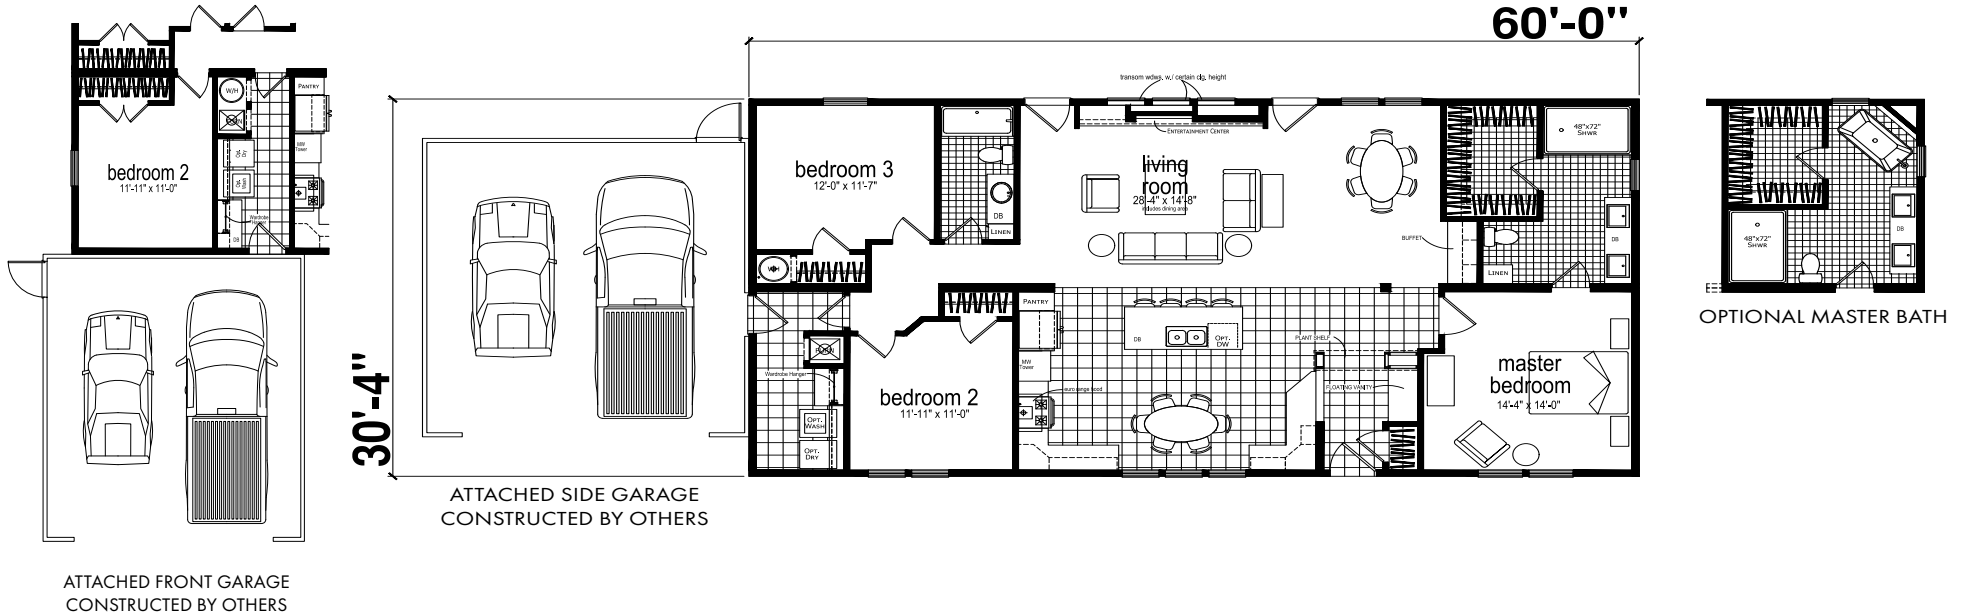

# Helynn

Genesis Series

1,820 SQ. FT. (Approximate) 3 Bedroom, 2 Bath

Last Updated: 11-6-20

**FACTORY SELECT HOMES**  
4455 N. Stockton Hill Rd.  
Kingman, AZ 86409

**FactorySelectMH.com | 1-800-965-3641**