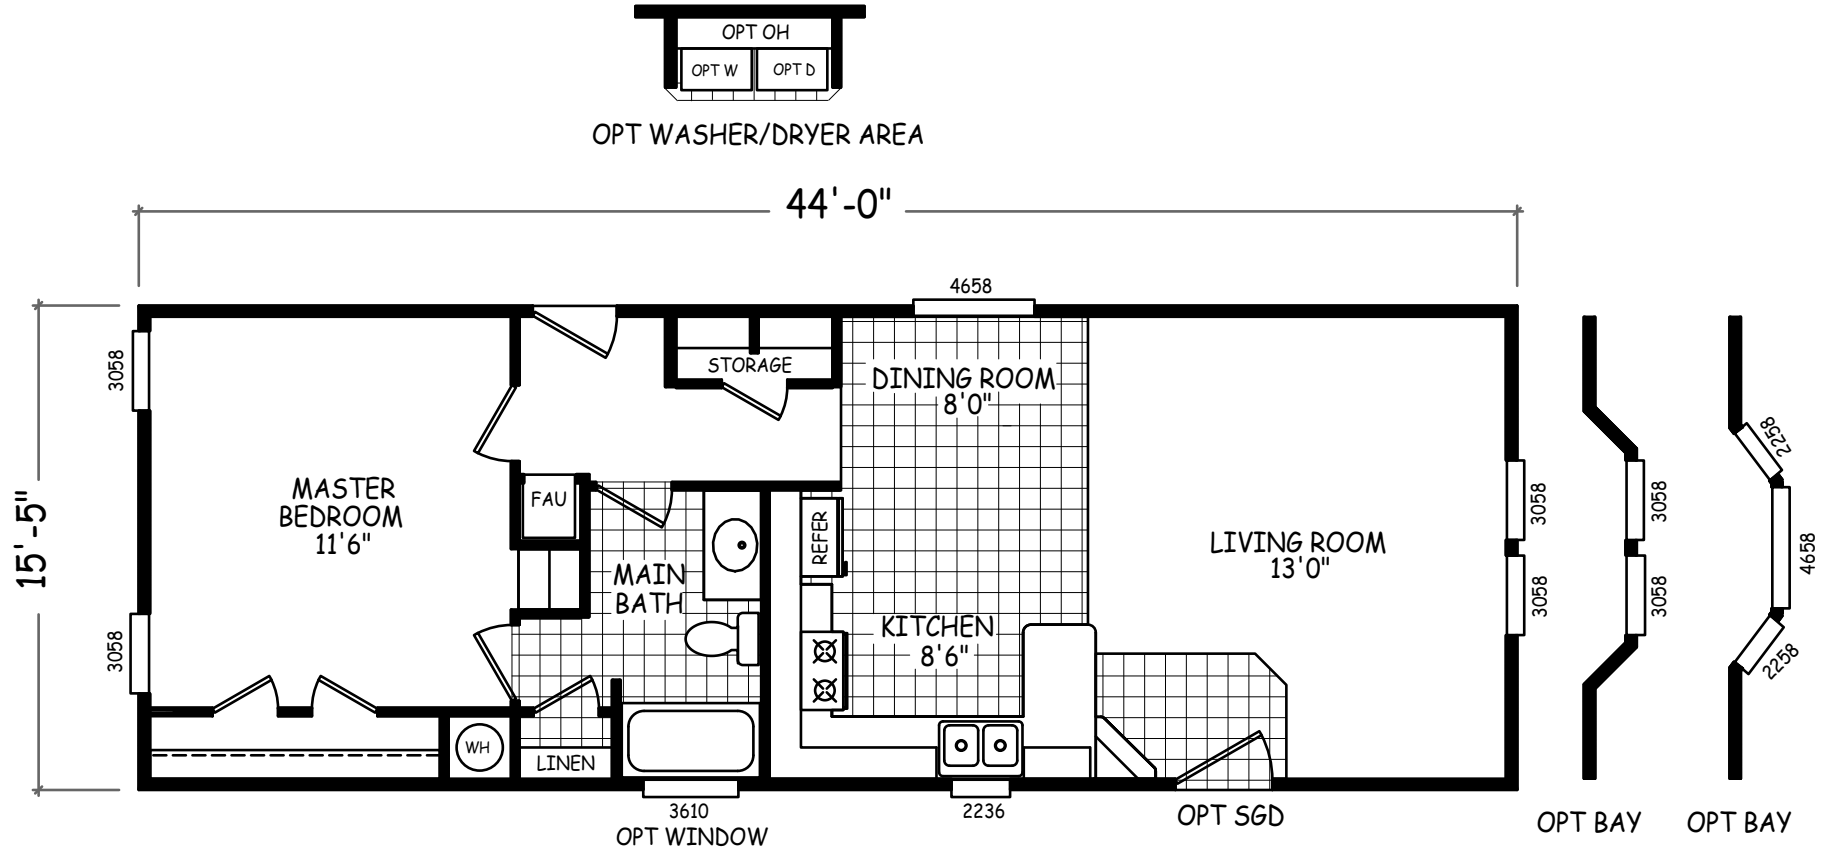

Hibbert

GS Series

678 SQ. FT. (Approximate) 1 Bedroom, 1 Bath

Last Updated: 12-15-20

FACTORY SELECT HOMES

4455 N. Stockton Hill Rd.
Kingman, AZ 86409

FactorySelectMH.com | 1-800-965-3641

IMPORTANT: Alta Cima Corp reserves the right to modify, cancel or substitute products or features of this event at any time without prior notice or obligation. Pictures and other promotional materials are representative and may depict or contain floor plans, square footages, elevations, options, upgrades, extra design features, decorations, floor coverings, specialty light fixtures, custom paint and wall coverings, window treatments, landscaping, sound and alarm systems, furnishings, appliances, and other designer/decorator features and amenities that are not included as part of the home and/or may not be available at all locations. Home, pricing and community information is subject to change, and homes to prior sale, at any time without notice or obligation. ©2020 Alta Cima Corp. All rights reserved.