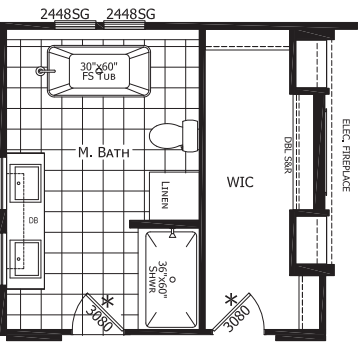

Hobson

Odyssey Series

1,493 SQ. FT. (Approximate) 3 Bedroom, 2 Bath

Last Updated: 11-21-22

FACTORY SELECT HOMES
 4455 N. Stockton Hill Rd.
 Kingman, AZ 86409

FactorySelectMH.com | 1-800-965-3641

IMPORTANT: Alta Cima Corp reserves the right to modify, cancel or substitute products or features of this event at any time without prior notice or obligation. Pictures and other promotional materials are representative and may depict or contain floor plans, square footages, elevations, options, upgrades, extra design features, decorations, floor coverings, specialty light fixtures, custom paint and wall coverings, window treatments, landscaping, sound and alarm systems, furnishings, appliances, and other designer/decorator features and amenities that are not included as part of the home and/or may not be available at all locations. Home, pricing and community information is subject to change, and homes to prior sale, at any time without notice or obligation. ©2020 Alta Cima Corp. All rights reserved.