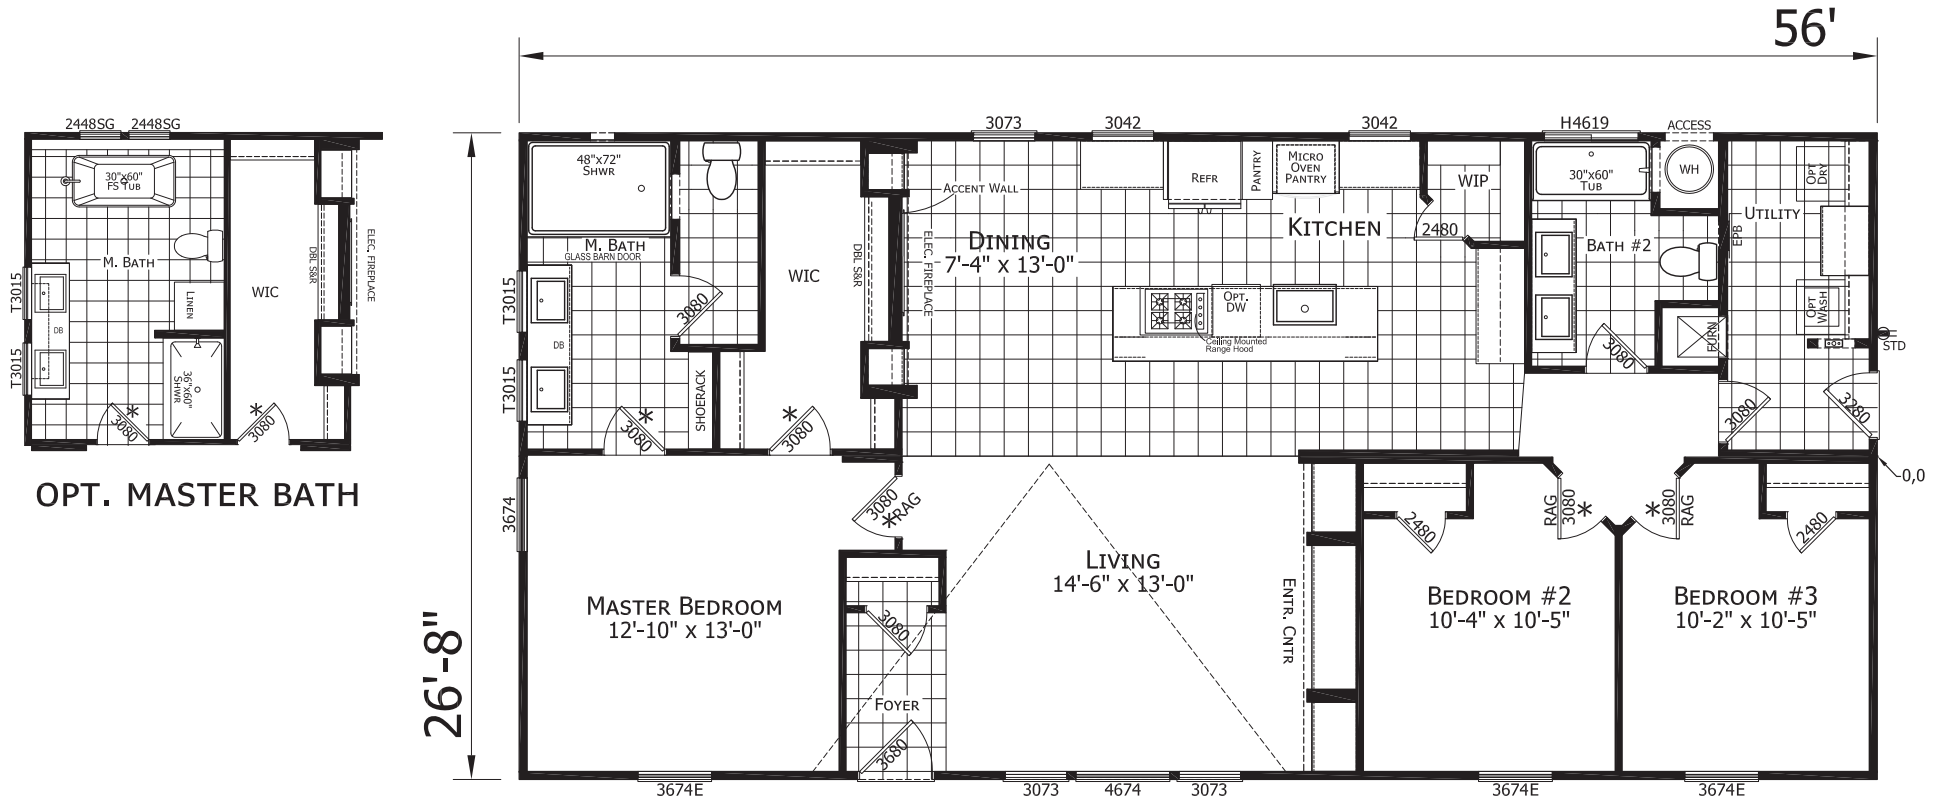

Hobson

Odyssey Series

1,493 SQ. FT. (Approximate) 3 Bedroom, 2 Bath

Last Updated: 11-21-22

FACTORY SELECT HOMES
 4455 N. Stockton Hill Rd.
 Kingman, AZ 86409

FactorySelectMH.com | 1-800-965-3641

IMPORTANT: Alta Cima Corp reserves the right to modify, cancel or substitute products or features of this event at any time without prior notice or obligation. Pictures and other promotional materials are representative and may depict or contain floor plans, square footages, elevations, options, upgrades, extra design features, decorations, floor coverings, specialty light fixtures, custom paint and wall coverings, window treatments, landscaping, sound and alarm systems, furnishings, appliances, and other designer/decorator features and amenities that are not included as part of the home and/or may not be available at all locations. Home, pricing and community information is subject to change, and homes to prior sale, at any time without notice or obligation. ©2020 Alta Cima Corp. All rights reserved.