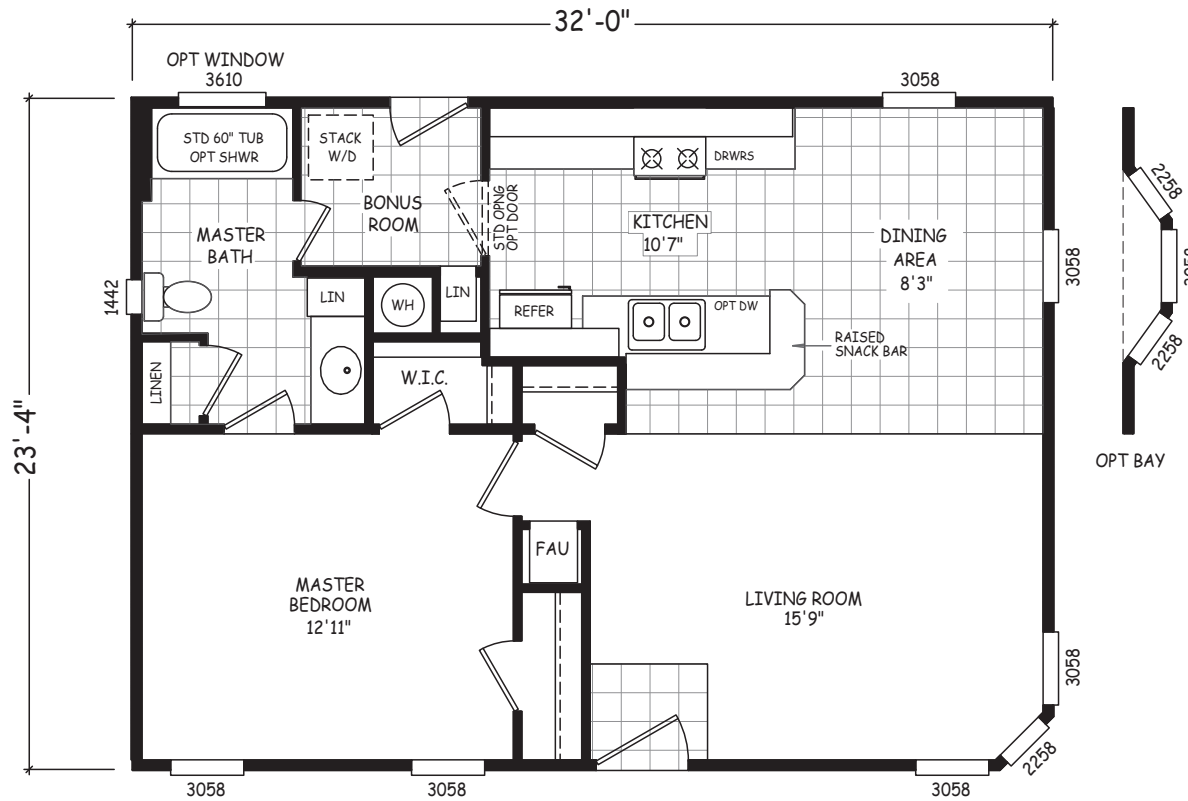

Humbolt

Landmark Series

747 SQ. FT. (Approximate) 1 Bedroom, 1 Bath

Last Updated: 12-14-20

FACTORY SELECT HOMES

4455 N. Stockton Hill Rd.
Kingman, AZ 86409

FactorySelectMH.com | 1-800-965-3641

IMPORTANT: Alta Cima Corp reserves the right to modify, cancel or substitute products or features of this event at any time without prior notice or obligation. Pictures and other promotional materials are representative and may depict or contain floor plans, square footages, elevations, options, upgrades, extra design features, decorations, floor coverings, specialty light fixtures, custom paint and wall coverings, window treatments, landscaping, sound and alarm systems, furnishings, appliances, and other designer/decorator features and amenities that are not included as part of the home and/or may not be available at all locations. Home, pricing and community information is subject to change, and homes to prior sale, at any time without notice or obligation. ©2020 Alta Cima Corp. All rights reserved.