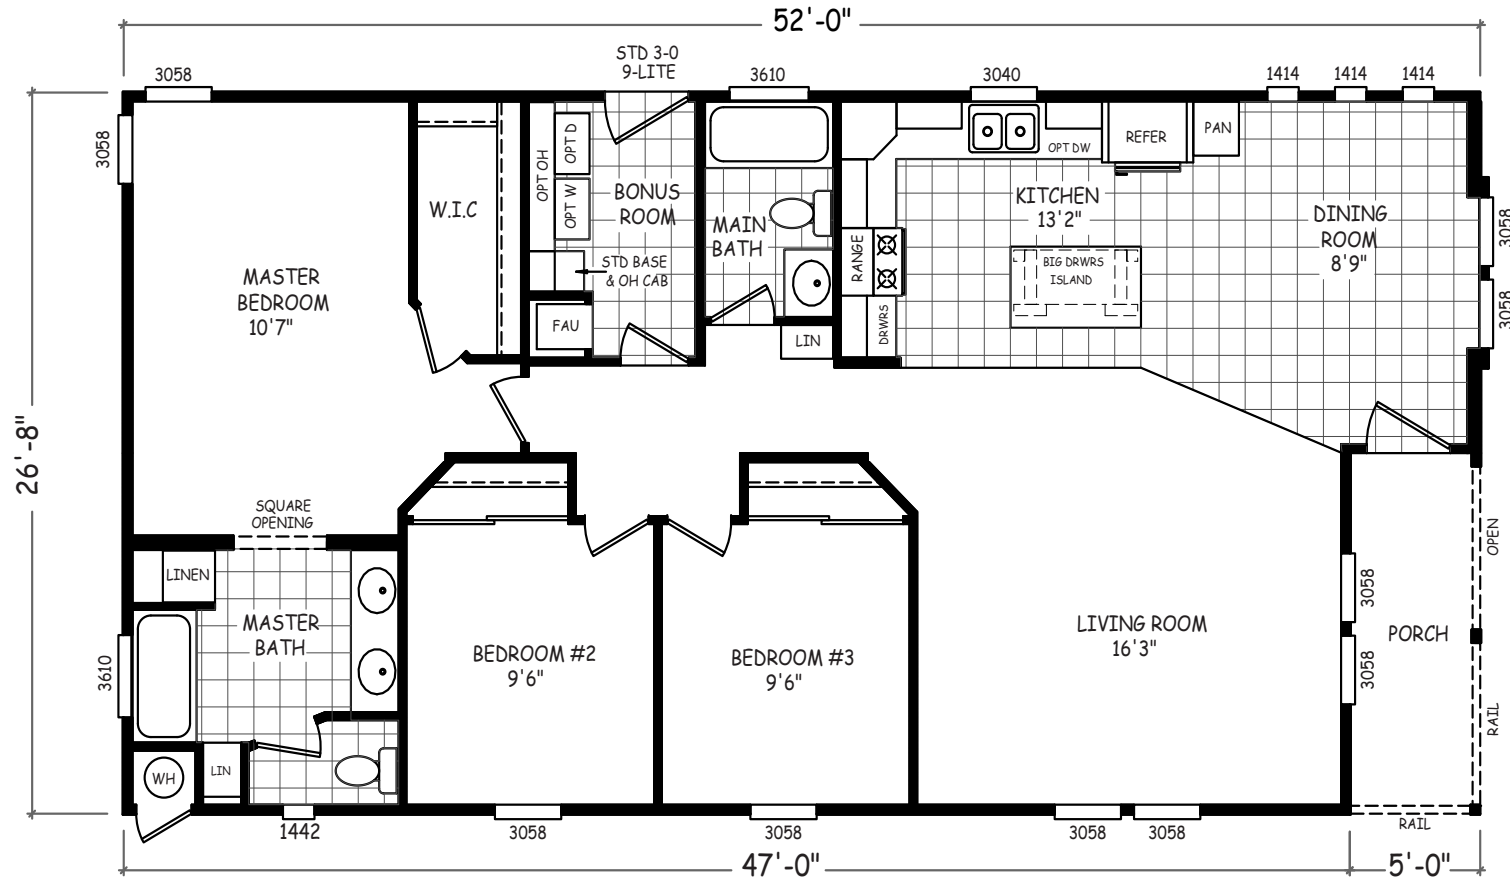

Iron Spring

Sedona Ridge Series

1,386 SQ. FT. (Approximate) 3 Bedroom, 2 Bath

Last Updated: 12-15-20

FACTORY SELECT HOMES

4455 N. Stockton Hill Rd.
Kingman, AZ 86409

FactorySelectMH.com | 1-800-965-3641

IMPORTANT: Alta Cima Corp reserves the right to modify, cancel or substitute products or features of this event at any time without prior notice or obligation. Pictures and other promotional materials are representative and may depict or contain floor plans, square footages, elevations, options, upgrades, extra design features, decorations, floor coverings, specialty light fixtures, custom paint and wall coverings, window treatments, landscaping, sound and alarm systems, furnishings, appliances, and other designer/decorator features and amenities that are not included as part of the home and/or may not be available at all locations. Home, pricing and community information is subject to change, and homes to prior sale, at any time without notice or obligation. ©2020 Alta Cima Corp. All rights reserved.