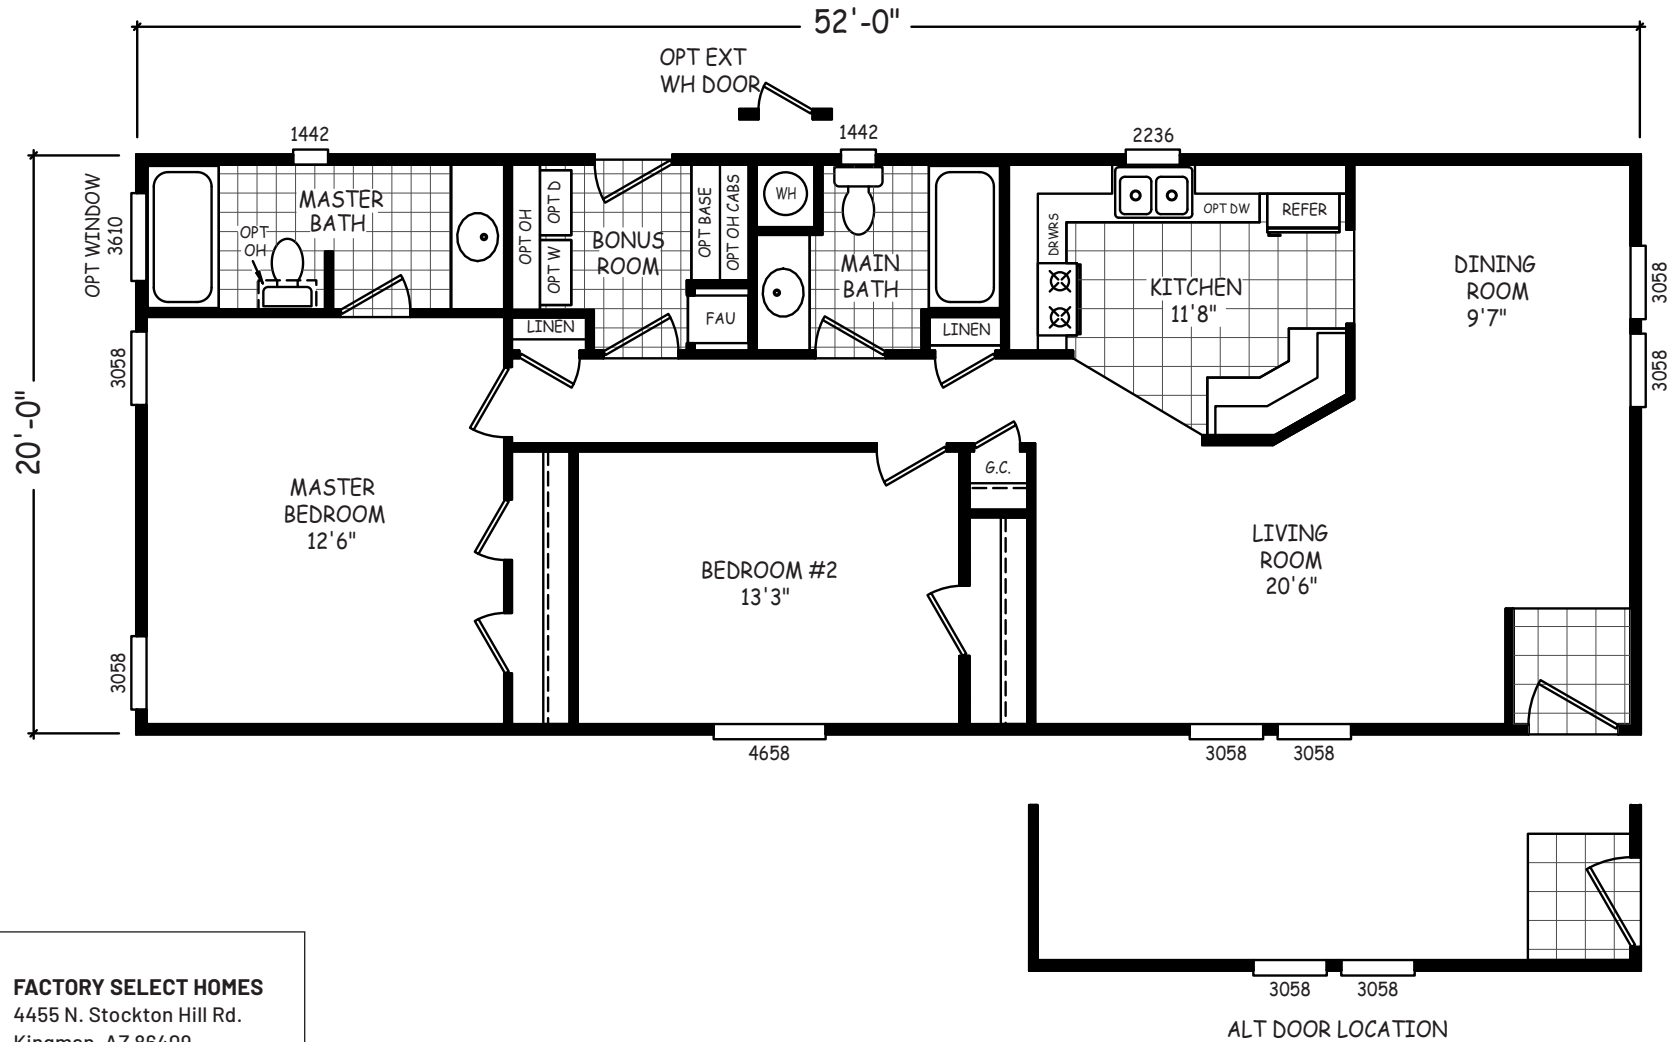

# Iroquois

GS Series

1,040 SQ. FT. (Approximate) 2 Bedrooms, 2 Baths

Last Updated: 12-15-20

**FACTORY SELECT HOMES**  
 4455 N. Stockton Hill Rd.  
 Kingman, AZ 86409

**FactorySelectMH.com | 1-800-965-3641**