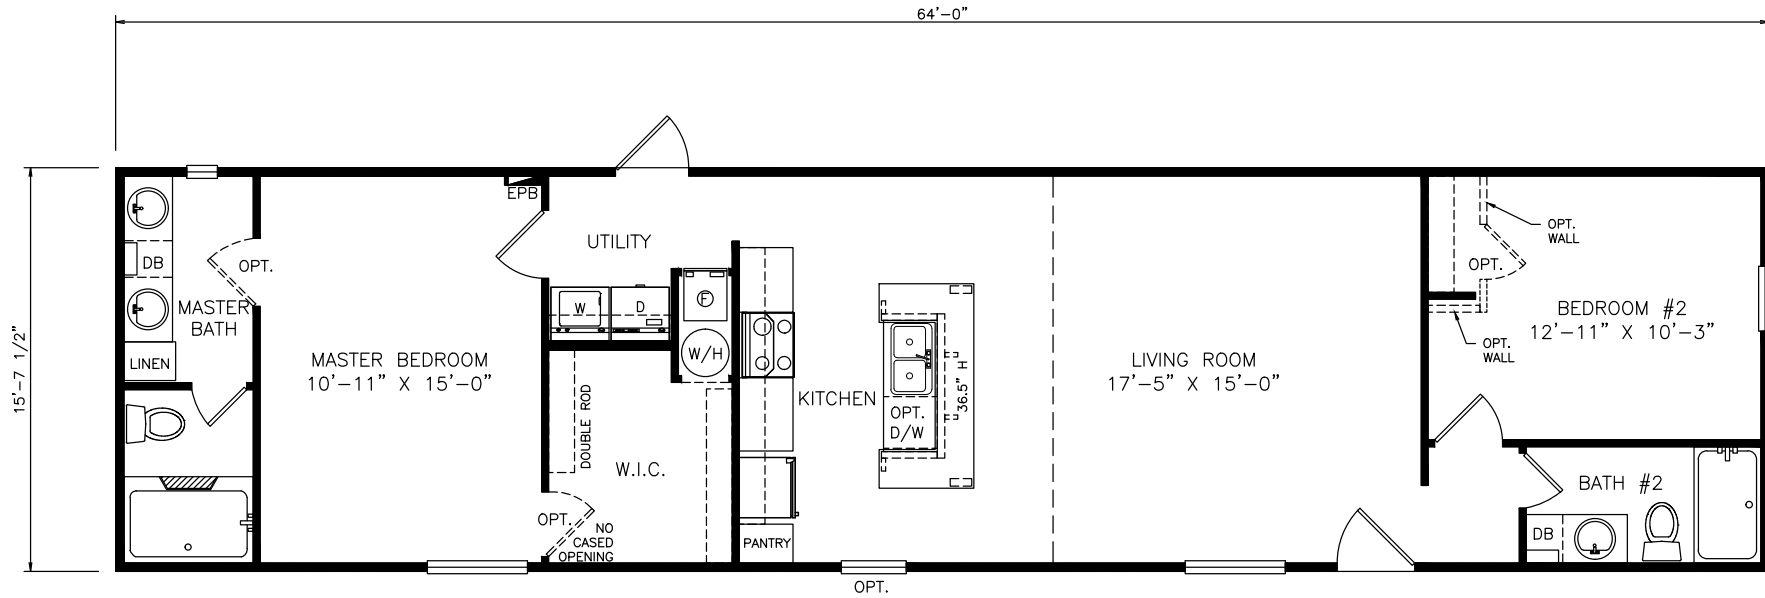

Ivins

Classic Series - Single Section

1,005 SQ. FT. (Approximate) 2 Bedrooms, 2 Baths

Last Updated: 6-24-21

FACTORY SELECT HOMES
 4455 N. Stockton Hill Rd.
 Kingman, AZ 86409

FactorySelectMH.com | 1-800-965-3641