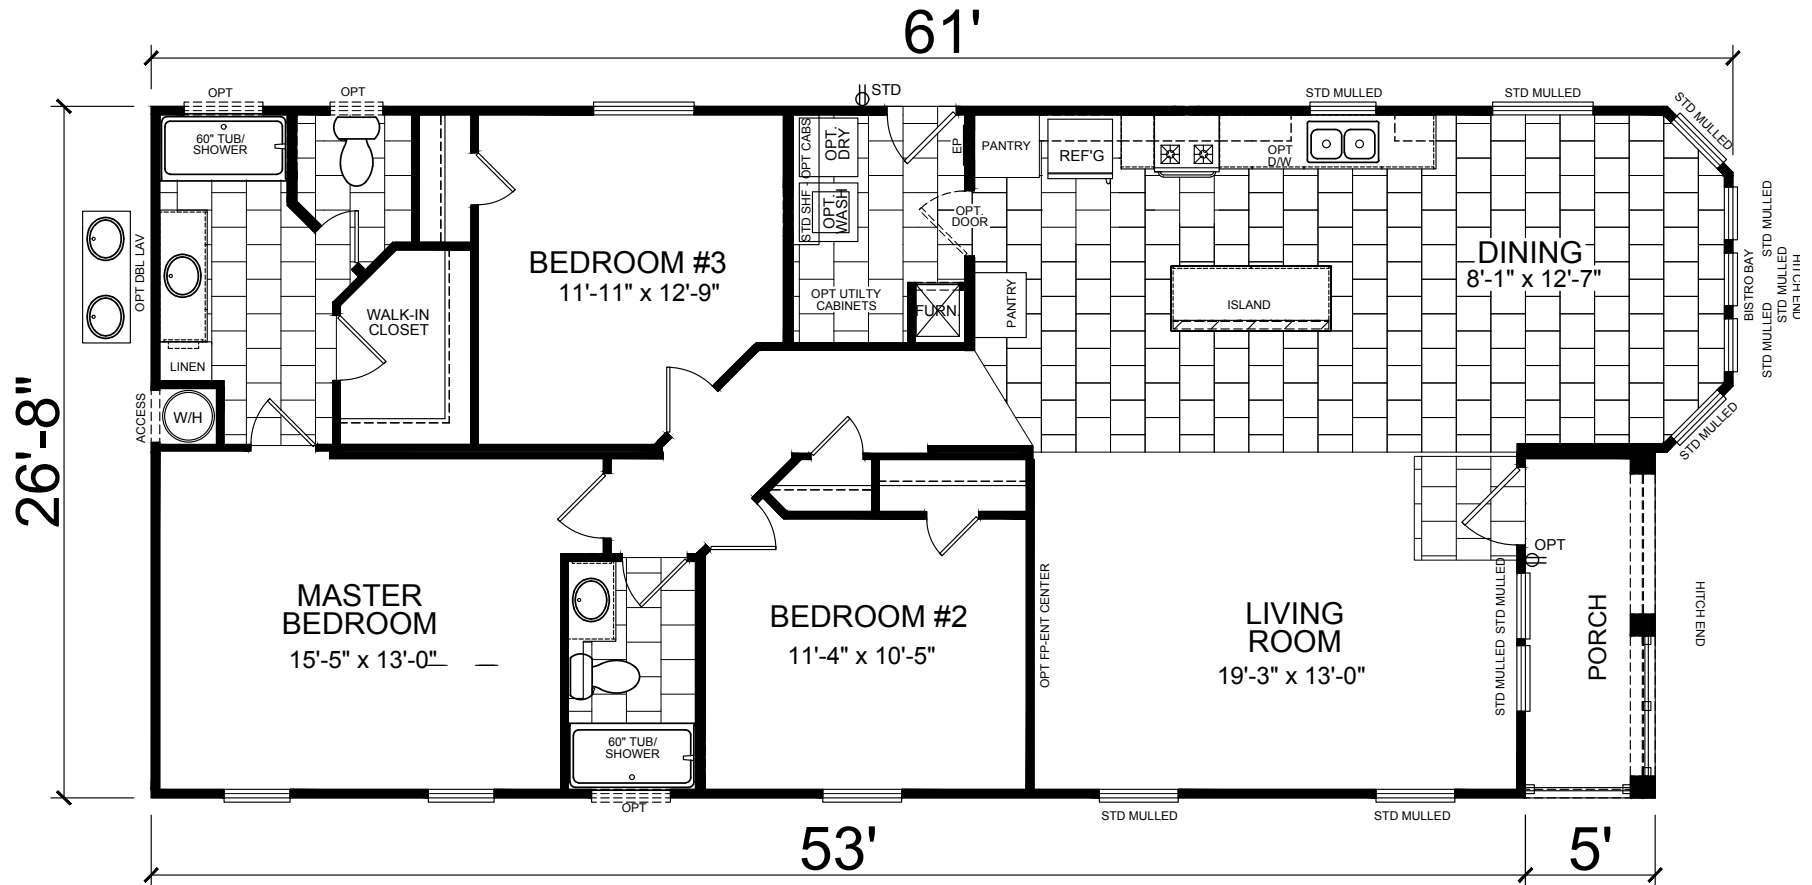

Ivy

American Freedom Series

1,516 SQ. FT. (Approximate) 3 Bedrooms, 2 Baths

Last Updated: 1-31-23

FACTORY SELECT HOMES

4455 N. Stockton Hill Rd.
Kingman, AZ 86409

FactorySelectMH.com | 1-800-965-3641

IMPORTANT: Alta Cima Corp reserves the right to modify, cancel or substitute products or features of this event at any time without prior notice or obligation. Pictures and other promotional materials are representative and may depict or contain floor plans, square footages, elevations, options, upgrades, extra design features, decorations, floor coverings, specialty light fixtures, custom paint and wall coverings, window treatments, landscaping, sound and alarm systems, furnishings, appliances, and other designer/decorator features and amenities that are not included as part of the home and/or may not be available at all locations. Home, pricing and community information is subject to change, and homes to prior sale, at any time without notice or obligation. ©2020 Alta Cima Corp. All rights reserved.